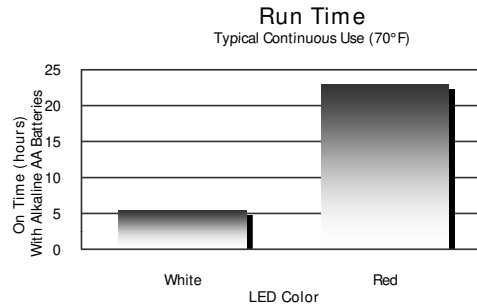

Performance:

Important Notice

This datasheet contains information specific to products manufactured at the time of its publication. Contents herein do not constitute a warranty. © Energizer / All Rights Reserved