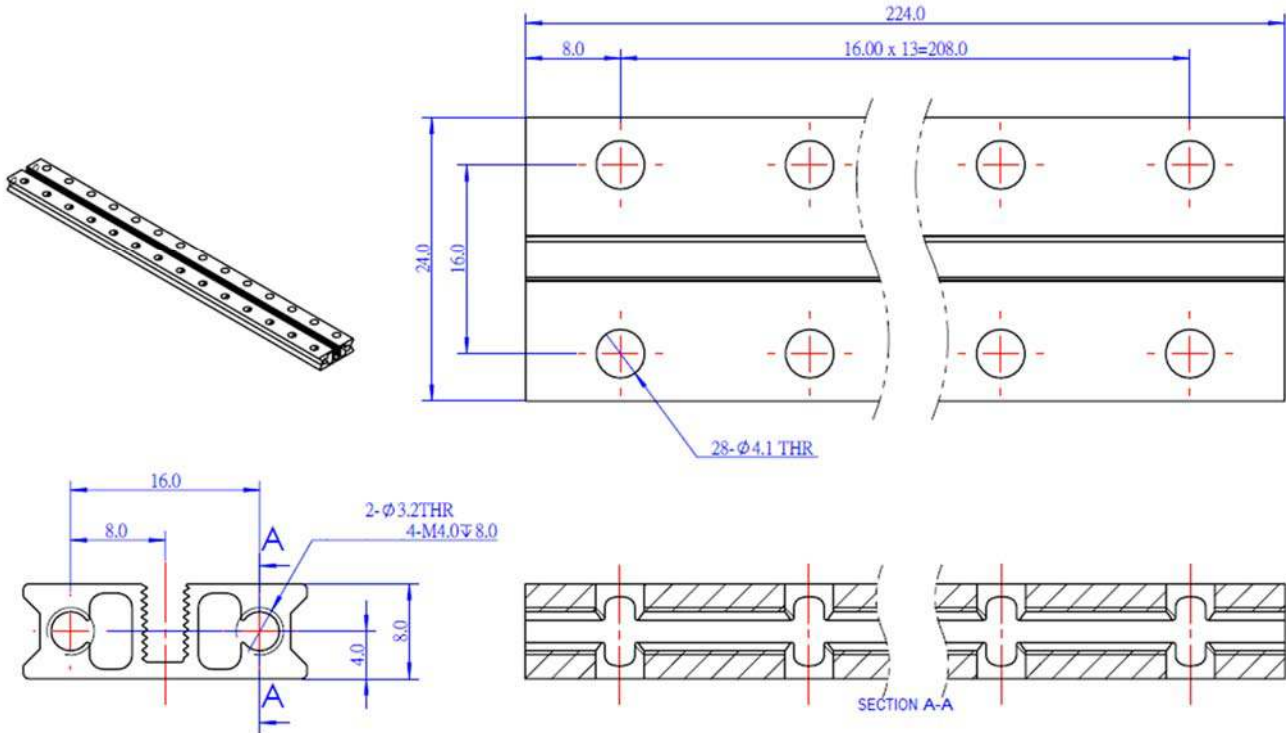

### What Is Slide Beam0824-224?

Slide Beam0824-224 is a frequently-used mechanical part of Makeblock platform, and also compatibles with most Makeblock mechanical components. There are various mounting holes and a threaded slot on the plane of this beam which allow you to assemble on other structures easily.

### Features

- ? Made from heavy-duty 6061 aluminum extrusion
- ? With holes on 16mm increments, and M4 threaded holes on both ends
- ? Cross-section area 8x24mm, length 224mm
- ? High wear resistance and high intensity
- ? Strong rigidity

# Size Charts

## Specifications

SKU	60052
Product Name	Slide Beam0824-224-Blue (Pair)
Length	224mm
Cross-section Area	8 x 24mm
Gross Weight	98g (3.46oz)
Package Content (Quantity x Part Name)	2x Slide Beam0824-224