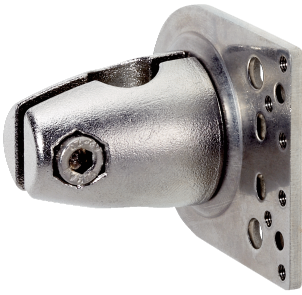

BEF-KHS-N08

SICK
Sensor Intelligence.

Ordering information

Type	Part no.
BEF-KHS-N08	2051607

Included in delivery: BEF-KHS-KH3 (1)

Other models and accessories → www.sick.com/

Detailed technical data

Technical specifications

Accessory group	Universal bar clamp systems
Material	Zinc plated steel (sheet), Zinc die cast (clamping bracket)
Items supplied	Universal clamp (5322626), mounting hardware
Description	Plate N08 for universal clamp bracket
Usable for	W100 W150 W4-3 W4S-3 W8 W9-3 W8G W8 Laser W8 Inox G6 W100 Laser W100-2 W4-3 Glass W4S-3 Glass RAY10 W4SLG-3 W9 GR18 MultiPulse Reflex Array MultiLine LUT3 KT5 KT8 KT10 CS8 G6 Inox