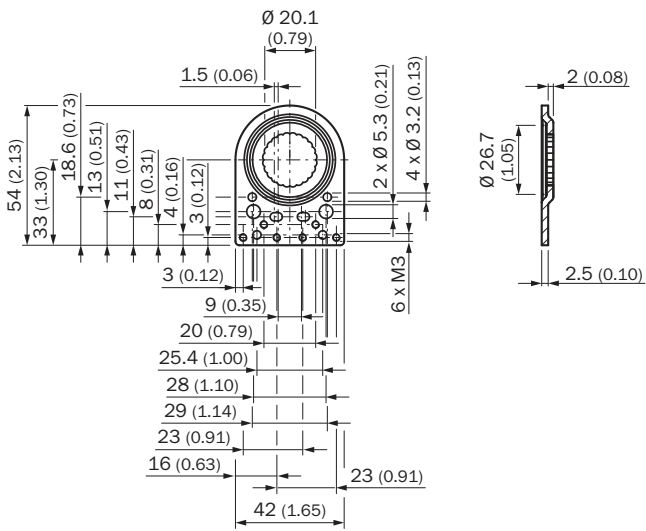

eCI@ss 10.0	27273701
eCI@ss 11.0	27273701
eCI@ss 12.0	27273701
ETIM 5.0	EC002024
ETIM 6.0	EC002024
ETIM 7.0	EC002024
ETIM 8.0	EC002024
UNSPSC 16.0901	32131023

Dimensional drawing (Dimensions in mm (inch))