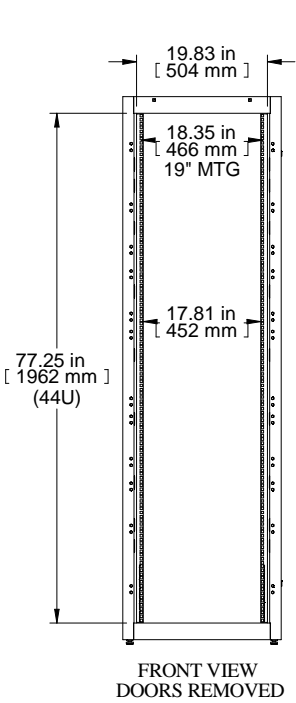

ISOMETRIC

FRONT VIEW DOORS REMOVED

DOORS ARE 63% AFR

FRONT VIEW

COMBINATION LOCK HANDLE TYP

RIGHT SIDE VIEW

LOCKABLE SIDE/BARRIER PANEL

CONTAINMENT PROVISIONS

REAR VIEW

CONTAINMENT PROVISIONS

LEFT SIDE VIEW

BOTTOM VIEW

| Item Number | Title | Quantity |
|-------------|--|----------|
| 1 | COLO FRAME | 1 |
| 2 | COLO - 1 BAY FLUSH VENTED DOOR | 2 |
| 3 | COLO - MTG CHANNEL 1/2/3 BAY (36") | 2 |
| 4 | COLO - 1B PNL RAIL SQ. HOLE | 2 |
| 5 | COLO - 1B PNL RAIL SQ. HOLE | 2 |
| 6 | VCTPDU - 44U CABLE MNGMT (COM56942-44) | 2 |
| 7 | CL - SIDE PANEL | 1 |

PART NUMBERS
 CLC1B36BK | PAINTED BLACK TEXTURED

NOTES
 1 Bay Cabinet Assembly
 See Hammond Website for Additional Accessories

Français
 Pour tous les détails sur nos produits, svp veuillez consulter notre site www.hammondmg.com
 Data subject to change without notice. Isometric drawing not to scale.
 Les données sont sujettes à changement sans préavis.