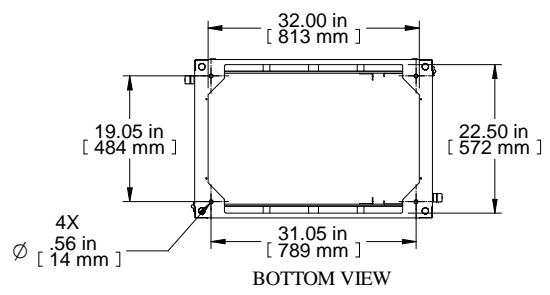

ISOMETRIC

FRONT VIEW DOORS REMOVED

DOORS ARE 63% AFR

FRONT VIEW

COMBINATION LOCK HANDLE TYP

RIGHT SIDE VIEW

LOCKABLE SIDE/BARRIER PANEL

CONTAINMENT PROVISIONS

REAR VIEW

CONTAINMENT PROVISIONS

LEFT SIDE VIEW

BOTTOM VIEW

| Item Number | Title | Quantity |
|-------------|--|----------|
| 1 | COLO FRAME | 1 |
| 2 | COLO - 1 BAY FLUSH VENTED DOOR | 2 |
| 3 | COLO - MTG CHANNEL 1/2/3 BAY (36") | 2 |
| 4 | COLO - 1B PNL RAIL SQ. HOLE | 2 |
| 5 | COLO - 1B PNL RAIL SQ. HOLE | 2 |
| 6 | VCTPDU - 44U CABLE MNGMT (COM56942-44) | 2 |
| 7 | CL - SIDE PANEL | 1 |

PART NUMBERS
 CLC1B36BK | PAINTED BLACK TEXTURED

NOTES
 1 Bay Cabinet Assembly
 See Hammond Website for Additional Accessories

Français
 Pour tous les détails sur nos produits, svp veuillez consulter notre site www.hammondmg.com
 Data subject to change without notice. Isometric drawing not to scale.
 Les données sont sujettes à changement sans préavis.