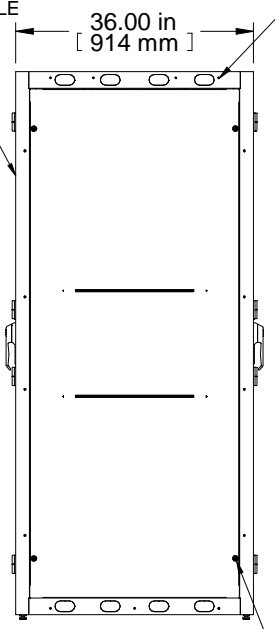

ISOMETRIC

FRONT VIEW DOORS REMOVED

DOORS ARE 63% AFR

FRONT VIEW

COMBINATION LOCK HANDLE TYP

RIGHT SIDE VIEW

LOCKABLE SIDE/BARRIER PANEL

CONTAINMENT PROVISIONS

REAR VIEW

CONTAINMENT PROVISIONS

LEFT SIDE VIEW

BOTTOM VIEW

| Item Number | Title | Quantity |
|-------------|--|----------|
| 1 | COLO FRAME | 1 |
| 2 | COLO - 1 BAY FLUSH VENTED DOOR | 2 |
| 3 | COLO - MTG CHANNEL 1/2/3 BAY (36") | 2 |
| 4 | COLO - 1B PNL RAIL SQ. HOLE | 2 |
| 5 | COLO - 1B PNL RAIL SQ. HOLE | 2 |
| 6 | VCTPDU - 44U CABLE MNGMT (COM56942-44) | 2 |
| 7 | CL - SIDE PANEL | 1 |

PART NUMBERS
 CLC1B36BK | PAINTED BLACK TEXTURED

NOTES
 1 Bay Cabinet Assembly
 See Hammond Website for Additional Accessories

Français
 Pour tous les détails sur nos produits, svp veuillez consulter notre site www.hammondmg.com
 Data subject to change without notice. Isometric drawing not to scale.
 Les données sont sujettes à changement sans préavis.