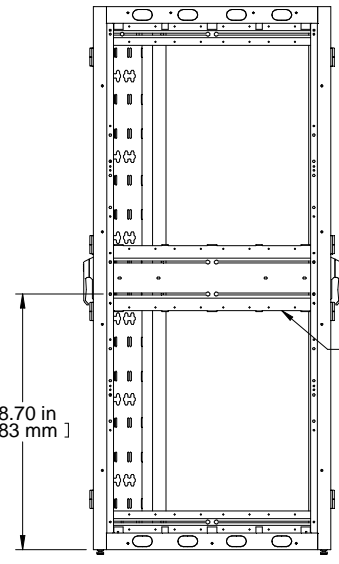

ISOMETRIC

FRONT VIEW DOORS REMOVED

DOORS ARE 63% AFR

FRONT VIEW

COMBINATION LOCK HANDLE TYP

RIGHT SIDE VIEW

LOCKABLE SIDE/BARRIER PANEL

CONTAINMENT PROVISIONS

REAR VIEW

CONTAINMENT PROVISIONS

LEFT SIDE VIEW

BOTTOM VIEW

| Item Number | Title | Quantity |
|-------------|--|----------|
| 1 | COLO FRAME | 1 |
| 2 | COLO - 1 BAY FLUSH VENTED DOOR | 2 |
| 3 | COLO - MTG CHANNEL 1/2/3 BAY (36") | 2 |
| 4 | COLO - 1B PNL RAIL SQ. HOLE | 2 |
| 5 | COLO - 1B PNL RAIL SQ. HOLE | 2 |
| 6 | VCTPDU - 44U CABLE MNGMT (COM56942-44) | 2 |
| 7 | CL - SIDE PANEL | 1 |

PART NUMBERS
 CLC1B36BK | PAINTED BLACK TEXTURED

NOTES
 1 Bay Cabinet Assembly
 See Hammond Website for Additional Accessories

Français
 Pour tous les détails sur nos produits, svp veuillez consulter notre site www.hammondmg.com
 Data subject to change without notice. Isometric drawing not to scale.
 Les données sont sujettes à changement sans préavis.