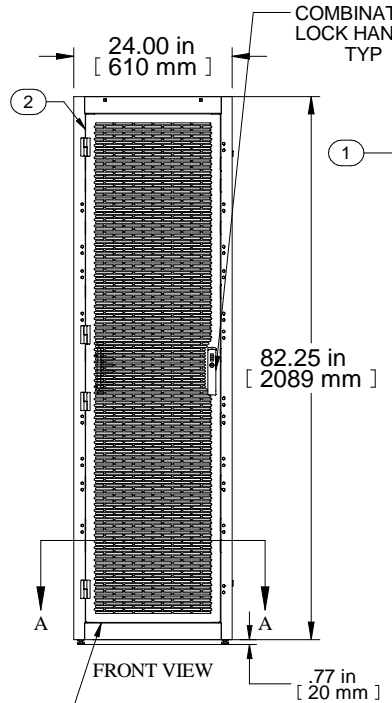

ISOMETRIC

FRONT VIEW DOORS REMOVED

DOORS ARE 63% AFR

FRONT VIEW

COMBINATION LOCK HANDLE TYP

RIGHT SIDE VIEW

LOCKABLE SIDE/BARRIER PANEL

CONTAINMENT PROVISIONS

REAR VIEW

CONTAINMENT PROVISIONS

LEFT SIDE VIEW

BOTTOM VIEW

| Item Number | Title | Quantity |
|-------------|--|----------|
| 1 | COLO FRAME | 1 |
| 2 | COLO - 1 BAY FLUSH VENTED DOOR | 2 |
| 3 | COLO - MTG CHANNEL 1/2/3 BAY (36") | 2 |
| 4 | COLO - 1B PNL RAIL SQ. HOLE | 2 |
| 5 | COLO - 1B PNL RAIL SQ. HOLE | 2 |
| 6 | VCTPDU - 44U CABLE MNGMT (COM56942-44) | 2 |
| 7 | CL - SIDE PANEL | 1 |

PART NUMBERS
 CLC1B36BK | PAINTED BLACK TEXTURED

NOTES
 1 Bay Cabinet Assembly
 See Hammond Website for Additional Accessories

Français
 Pour tous les détails sur nos produits, svp veuillez consulter notre site www.hammondmg.com
 Data subject to change without notice. Isometric drawing not to scale.
 Les données sont sujettes à changement sans préavis.