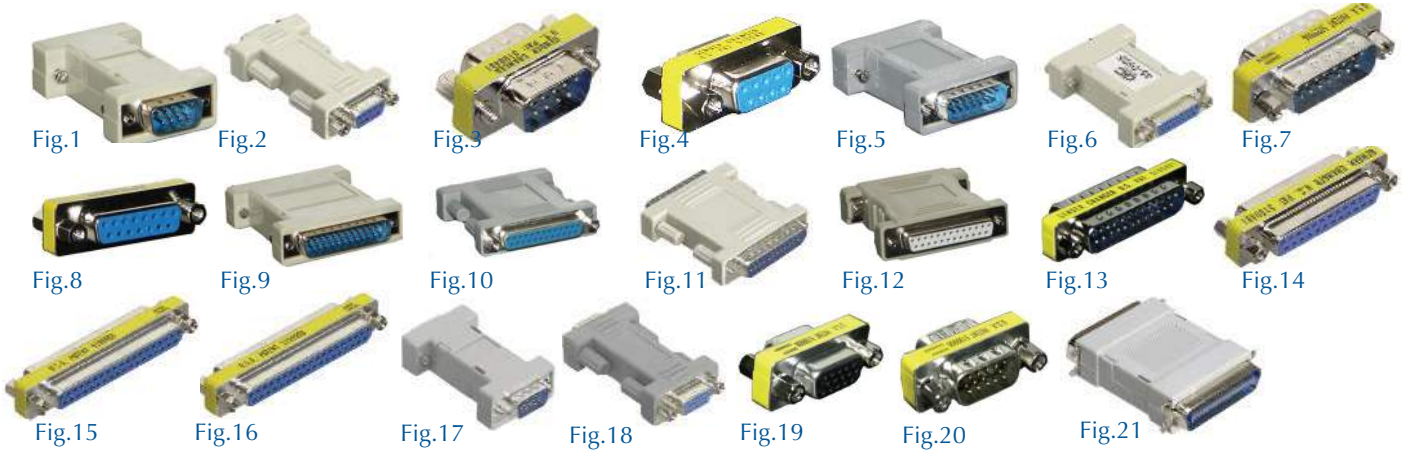

GENDER CHANGERS

Computer

Gender Changers

Retail Part No.	Bulk Part No.	Figure No.	Description	Length (Inches)	Color	Type
45-510	45-510-BU	1	DB9 (Male)/(Male)	2.490	Putty	Full Size
45-515	45-515-BU	2	DB9 (Female)/(Female)	2.490	Putty	Full Size
45-517	45-517-BU	3	DB9 (Male)/(Male)	0.690	Yellow	Low Profile
45-518	45-518-BU	4	DB9 (Female)/(Female)	0.690	Yellow	Low Profile
45-520	45-520-BU	5	DB15 (Male)/(Male)	2.500	Putty	Full Size
45-525	45-525-BU	6	DB15 (Female)/(Female)	2.440	Putty	Full Size
45-527	45-527-BU	7	DB15 (Male)/(Male)	0.707	Yellow	Low Profile
45-528	45-528-BU	8	DB15 (Female)/(Female)	0.690	Yellow	Low Profile
45-4100		9	DB25 (Male)/(Male)	2.500	Putty	Double Shielded
45-4101		10	DB25 (Female)/(Female)	2.500	Putty	Double Shielded
45-500	45-500-BU	11	DB25 (Male)/(Male)	2.150	Putty	Full Size
45-505	45-505-BU	12	DB25 (Female)/(Female)	2.160	Putty	Full Size
45-507	45-507-BU	13	DB25 (Male)/(Male)	0.690	Yellow	Low Profile
45-508	45-508-BU	14	DB25 (Female)/(Female)	0.700	Yellow	Low Profile
45-540	45-540-BU	15	DB37 (Male)/(Male)	0.709	Yellow	Low Profile
45-543	45-543-BU	16	DB37 (Female)/(Female)	0.697	Yellow	Low Profile
45-560	45-560-BU	17	HD15 (Male)/(Male)	2.500	Gray	Full Size
45-561	45-561-BU	18	HD15 (Female)/(Female)	2.500	Gray	Full Size
45-564	45-564-BU	19	HD15 (Female)/(Female)	0.695	Yellow	Low Profile
45-521	45-521-BU	20	HD15 (Male)/(Male)	0.715	Yellow	Low Profile
45-530	45-530-BU	21	CEN36 (Male)/(Male)	2.960	Putty	Full Size