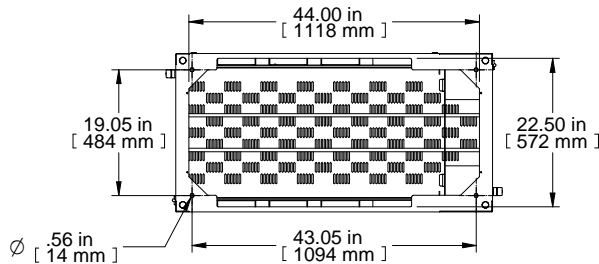

CONTAINMENT PROVISIONS

FRONT VIEW DOORS REMOVED

FRONT VIEW

DOORS ARE 63% AFR

COMBINATION LOCK HANDLE TYP

RIGHT SIDE VIEW

CONTAINMENT PROVISIONS

REAR VIEW

LOCKABLE SIDE/BARRIER PANEL

CONTAINMENT PROVISIONS

LEFT SIDE VIEW

BOTTOM VIEW

Item Number	Title	Quantity
1	COLO FRAME	1
3	HORIZ. MOUNTING CHANNEL	2
4	HORIZ. MOUNTING CHANNEL	4
5	COLO - 4B PNL RAIL SQ. HOLE	8
6	COLO - 4B PNL RAIL SQ. HOLE	8
7	COLO - FIXED DIVIDER SHELF	3
8	COLO - SHELF CUTOUT COVER PLATE	6
9	CL - 4 BAY CM FOR 2ND BAY (23)	2
10	CL - 4 BAY CM FOR 3RD BAY (43)	2
11	CL - 4 BAY CM FOR 4TH BAY (62)	2
12	CL - SIDE PANEL (44U X 42/48)	1
13	COLO - 4 BAY FLUSH VENTED DOOR	8

PART NUMBERS

CLC4B48 | PAINTED BLACK TEXTURED

NOTES

4 Bay Cabinet Assembly

See Hammond Website for Additional Accessories

Français

Pour tous les détails sur nos produits, svp veuillez consulter notre site www.hammondmfg.com.
Data subject to change without notice. Isometric drawing not to scale.
Les données sont sujettes à changement sans préavis.