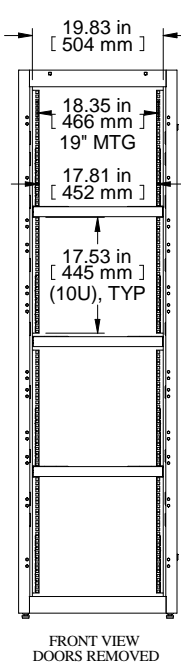

CONTAINMENT PROVISIONS

FRONT VIEW DOORS REMOVED

FRONT VIEW

DOORS ARE 63% AFR

COMBINATION LOCK HANDLE TYP

RIGHT SIDE VIEW

CONTAINMENT PROVISIONS

REAR VIEW

LOCKABLE SIDE/BARRIER PANEL

CONTAINMENT PROVISIONS

LEFT SIDE VIEW

BOTTOM VIEW

Item Number	Title	Quantity
1	COLO FRAME	1
3	HORIZ. MOUNTING CHANNEL	2
4	HORIZ. MOUNTING CHANNEL	4
5	COLO - 4B PNL RAIL SQ. HOLE	8
6	COLO - 4B PNL RAIL SQ. HOLE	8
7	COLO - FIXED DIVIDER SHELF	3
8	COLO - SHELF CUTOUT COVER PLATE	6
9	CL - 4 BAY CM FOR 2ND BAY (23)	2
10	CL - 4 BAY CM FOR 3RD BAY (43)	2
11	CL - 4 BAY CM FOR 4TH BAY (62)	2
12	CL - SIDE PANEL (44U X 42/48)	1
13	COLO - 4 BAY FLUSH VENTED DOOR	8

PART NUMBERS

CLC4B48 | PAINTED BLACK TEXTURED

NOTES

4 Bay Cabinet Assembly

See Hammond Website for Additional Accessories

Français

Pour tous les détails sur nos produits, svp veuillez consulter notre site www.hammondmfg.com.
Data subject to change without notice. Isometric drawing not to scale.
Les données sont sujettes à changement sans préavis.