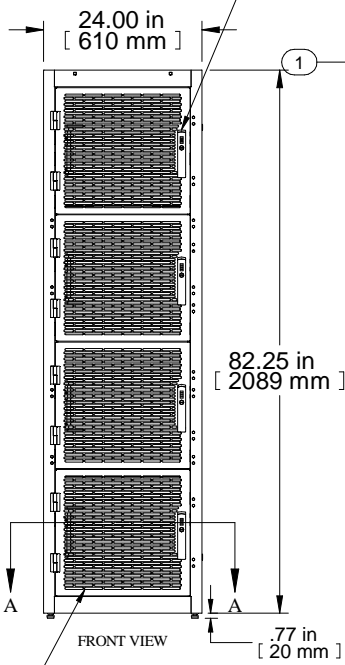

CONTAINMENT PROVISIONS

FRONT VIEW DOORS REMOVED

FRONT VIEW

DOORS ARE 63% AFR

COMBINATION LOCK HANDLE TYP

RIGHT SIDE VIEW

CONTAINMENT PROVISIONS

REAR VIEW

LOCKABLE SIDE/BARRIER PANEL

CONTAINMENT PROVISIONS

LEFT SIDE VIEW

BOTTOM VIEW

Item Number	Title	Quantity
1	COLO FRAME	1
3	HORIZ. MOUNTING CHANNEL	2
4	HORIZ. MOUNTING CHANNEL	4
5	COLO - 4B PNL RAIL SQ. HOLE	8
6	COLO - 4B PNL RAIL SQ. HOLE	8
7	COLO - FIXED DIVIDER SHELF	3
8	COLO - SHELF CUTOUT COVER PLATE	6
9	CL - 4 BAY CM FOR 2ND BAY (23)	2
10	CL - 4 BAY CM FOR 3RD BAY (43)	2
11	CL - 4 BAY CM FOR 4TH BAY (62)	2
12	CL - SIDE PANEL (44U X 42/48)	1
13	COLO - 4 BAY FLUSH VENTED DOOR	8

PART NUMBERS

CLC4B48 | PAINTED BLACK TEXTURED

NOTES

4 Bay Cabinet Assembly

See Hammond Website for Additional Accessories

Français

Pour tous les détails sur nos produits, svp veuillez consulter notre site www.hammondmfg.com.
Data subject to change without notice. Isometric drawing not to scale.
Les données sont sujettes à changement sans préavis.

PART NO.

CLC4B48