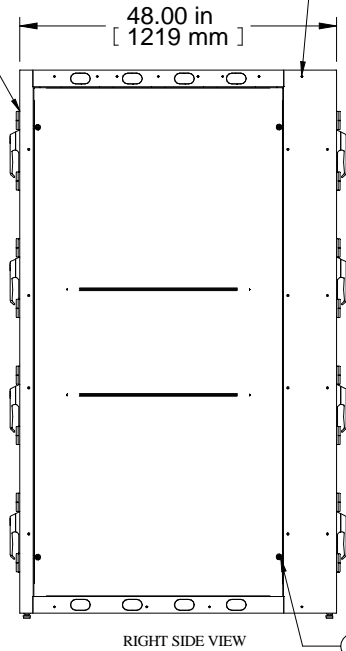

CONTAINMENT PROVISIONS

FRONT VIEW DOORS REMOVED

FRONT VIEW

DOORS ARE 63% AFR

COMBINATION LOCK HANDLE TYP

RIGHT SIDE VIEW

CONTAINMENT PROVISIONS

REAR VIEW

LOCKABLE SIDE/BARRIER PANEL

CONTAINMENT PROVISIONS

LEFT SIDE VIEW

BOTTOM VIEW

Item Number	Title	Quantity
1	COLO FRAME	1
3	HORIZ. MOUNTING CHANNEL	2
4	HORIZ. MOUNTING CHANNEL	4
5	COLO - 4B PNL RAIL SQ. HOLE	8
6	COLO - 4B PNL RAIL SQ. HOLE	8
7	COLO - FIXED DIVIDER SHELF	3
8	COLO - SHELF CUTOUT COVER PLATE	6
9	CL - 4 BAY CM FOR 2ND BAY (23)	2
10	CL - 4 BAY CM FOR 3RD BAY (43)	2
11	CL - 4 BAY CM FOR 4TH BAY (62)	2
12	CL - SIDE PANEL (44U X 42/48)	1
13	COLO - 4 BAY FLUSH VENTED DOOR	8

PART NUMBERS

CLC4B48 | PAINTED BLACK TEXTURED

NOTES

4 Bay Cabinet Assembly

See Hammond Website for Additional Accessories

Français

Pour tous les détails sur nos produits, svp veuillez consulter notre site www.hammondmfg.com.
Data subject to change without notice. Isometric drawing not to scale.
Les données sont sujettes à changement sans préavis.