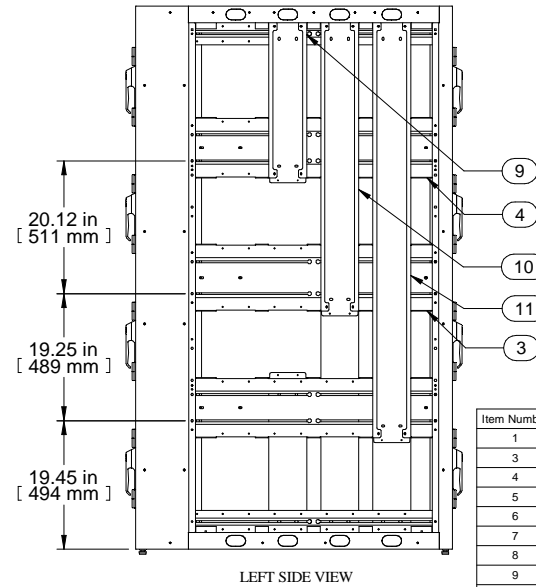

CONTAINMENT PROVISIONS

FRONT VIEW DOORS REMOVED

FRONT VIEW

DOORS ARE 63% AFR

COMBINATION LOCK HANDLE TYP

RIGHT SIDE VIEW

CONTAINMENT PROVISIONS

REAR VIEW

LOCKABLE SIDE/BARRIER PANEL

CONTAINMENT PROVISIONS

LEFT SIDE VIEW

BOTTOM VIEW

Item Number	Title	Quantity
1	COLO FRAME	1
3	HORIZ. MOUNTING CHANNEL	2
4	HORIZ. MOUNTING CHANNEL	4
5	COLO - 4B PNL RAIL SQ. HOLE	8
6	COLO - 4B PNL RAIL SQ. HOLE	8
7	COLO - FIXED DIVIDER SHELF	3
8	COLO - SHELF CUTOUT COVER PLATE	6
9	CL - 4 BAY CM FOR 2ND BAY (23)	2
10	CL - 4 BAY CM FOR 3RD BAY (43)	2
11	CL - 4 BAY CM FOR 4TH BAY (62)	2
12	CL - SIDE PANEL (44U X 42/48)	1
13	COLO - 4 BAY FLUSH VENTED DOOR	8

PART NUMBERS

CLC4B48 | PAINTED BLACK TEXTURED

NOTES

4 Bay Cabinet Assembly

See Hammond Website for Additional Accessories

Français

Pour tous les détails sur nos produits, svp veuillez consulter notre site www.hammondmfg.com.
Data subject to change without notice. Isometric drawing not to scale.
Les données sont sujettes à changement sans préavis.