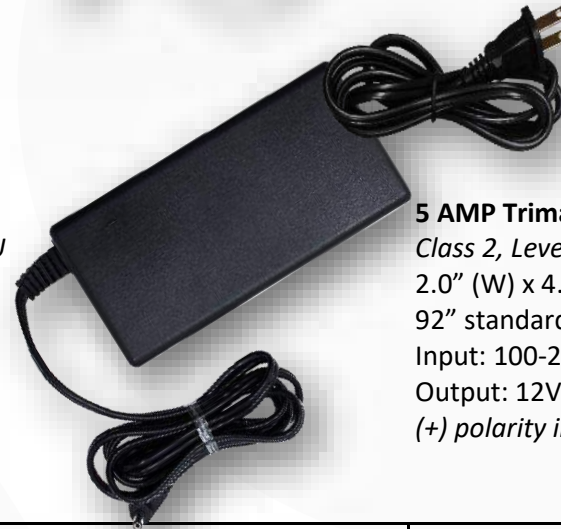

3.8 AMP GME (SKU# 4842)
Class 2, Level VI, UL Listed E241618 85WU
1.8" (W) x 3.8" (H) x 1.5" (D)
72" standard cable
Input: 100-240 VAC, 50/60HZ, 1.2 AMP
Output: 12VDC, 3.8 AMP
(+) polarity indicated by ribs