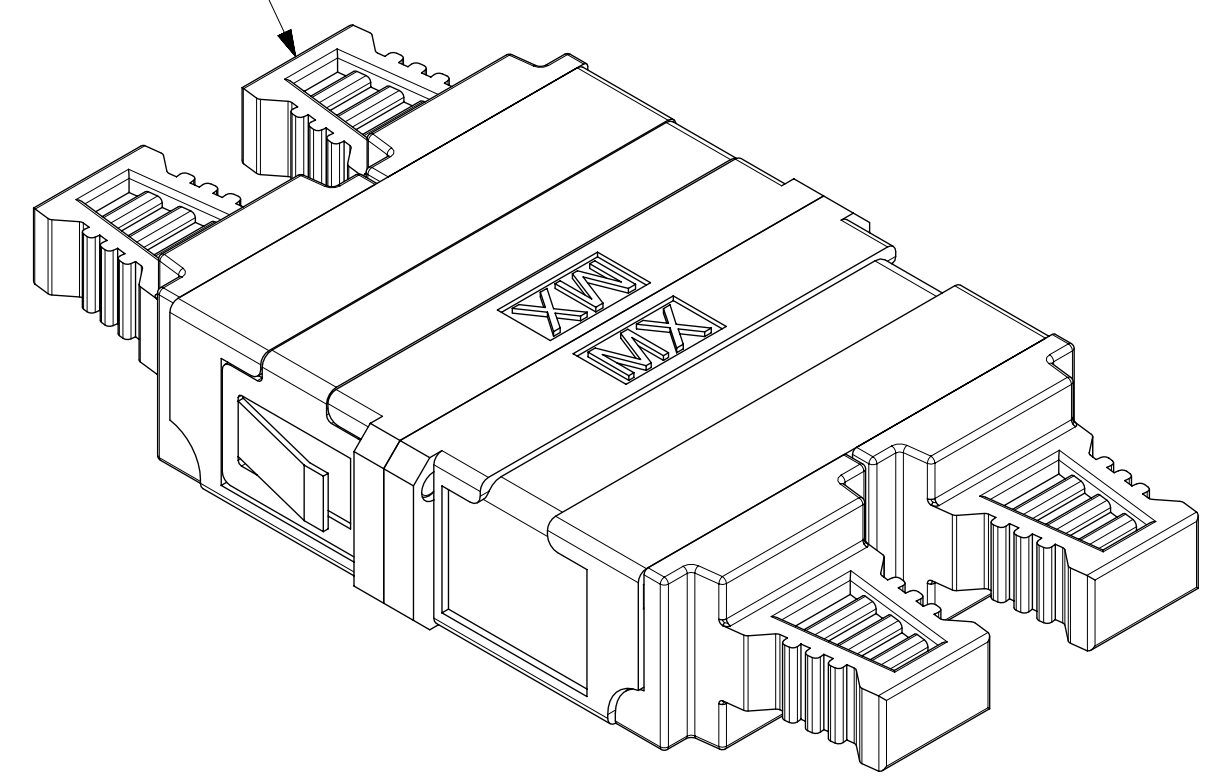

LC QUAD ADAPTER P/N	ADAPTER COLOR	SPLIT SLEEVE MATERIAL
1061230300	BLUE	Zr
1061231300	BEIGE	Zr
1061231320		Zr
1061231350	BLUE	Zr
1061232300	GREEN	Zr
1061233300	AQUA	Zr
1061233320		Zr

WHITE DUST CAP
(4X)

NOTES:

1. ALL DIMENSIONS ARE FOR REFERENCE ONLY.
2. DUST CAPS ARE SHOWN IN ISOMETRIC VIEWS ONLY.
3. LC QUAD ADAPTER HAS SC DUPLEX ADAPTER FOOTPRINT.

FUNCTIONAL SYMBOLS	THIS DRAWING CONTAINS INFORMATION THAT IS PROPRIETARY TO MOLEX ELECTRONIC TECHNOLOGIES, LLC AND SHOULD NOT BE USED WITHOUT WRITTEN PERMISSION														
DIMENSION UNITS	SCALE	CURRENT REV DESC:													
HYBRID	3:1	EC NO: 689237 DRWN: JHUANG18 CHK'D: IGUMIN APPR: IGUMIN													
GENERAL TOLERANCES (UNLESS SPECIFIED)	ANGULAR TOL	INITIAL REVISION:								DOCUMENT NUMBER		DOC TYPE	DOC PART	REVISION	
4 PLACES ±	°	DRWN: PGIBLIN APPR: IGUMIN								SD-106123-X300		PSD	001	B	
DIVISIONAL SYMBOLS	DRAFT WHERE APPLICABLE MUST REMAIN WITHIN DIMENSIONS	THIRD ANGLE PROJECTION	DRAWING	SERIES	MATERIAL NUMBER	CUSTOMER	SHEET NUMBER								
3 PLACES ±			C-SIZE	106123	SEE TABLE	GENERAL MARKET	1 OF 1								
2 PLACES ±															
1 PLACE ±															
0 PLACES ±															