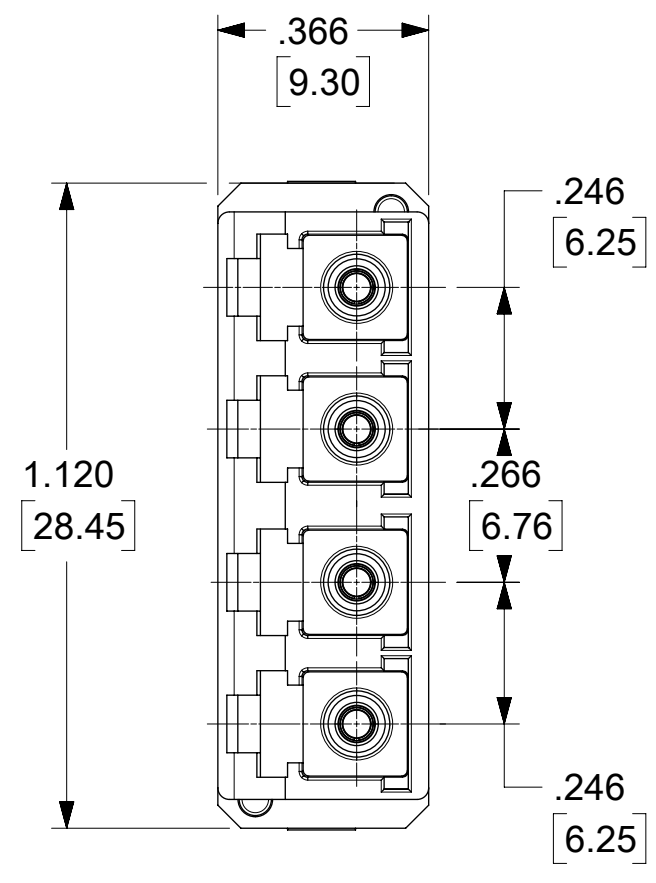

LC QUAD ADAPTER P/N	ADAPTER COLOR	SPLIT SLEEVE MATERIAL
1061230300	BLUE	Zr
1061231300	BEIGE	Zr
1061231320		Zr
1061231350	BLUE	Zr
1061232300	GREEN	Zr
1061233300	AQUA	Zr
1061233320		Zr

WHITE DUST CAP
(4X)

NOTES:

1. ALL DIMENSIONS ARE FOR REFERENCE ONLY.
2. DUST CAPS ARE SHOWN IN ISOMETRIC VIEWS ONLY.
3. LC QUAD ADAPTER HAS SC DUPLEX ADAPTER FOOTPRINT.

FUNCTIONAL SYMBOLS	THIS DRAWING CONTAINS INFORMATION THAT IS PROPRIETARY TO MOLEX ELECTRONIC TECHNOLOGIES, LLC AND SHOULD NOT BE USED WITHOUT WRITTEN PERMISSION														
DIMENSION UNITS	SCALE	CURRENT REV DESC:													
HYBRID	3:1	EC NO: 689237 DRWN: JHUANG18 CHK'D: IGUMIN APPR: IGUMIN													
GENERAL TOLERANCES (UNLESS SPECIFIED)	ANGULAR TOL	INITIAL REVISION:								DOCUMENT NUMBER		DOC TYPE	DOC PART	REVISION	
4 PLACES ±	°	DRWN: PGIBLIN APPR: IGUMIN								SD-106123-X300		PSD	001	B	
DIVISIONAL SYMBOLS	DRAFT WHERE APPLICABLE MUST REMAIN WITHIN DIMENSIONS	THIRD ANGLE PROJECTION	DRAWING	SERIES	MATERIAL NUMBER	CUSTOMER	SHEET NUMBER								
3 PLACES ±			C-SIZE	106123	SEE TABLE	GENERAL MARKET	1 OF 1								
2 PLACES ±															
1 PLACE ±															
0 PLACES ±															