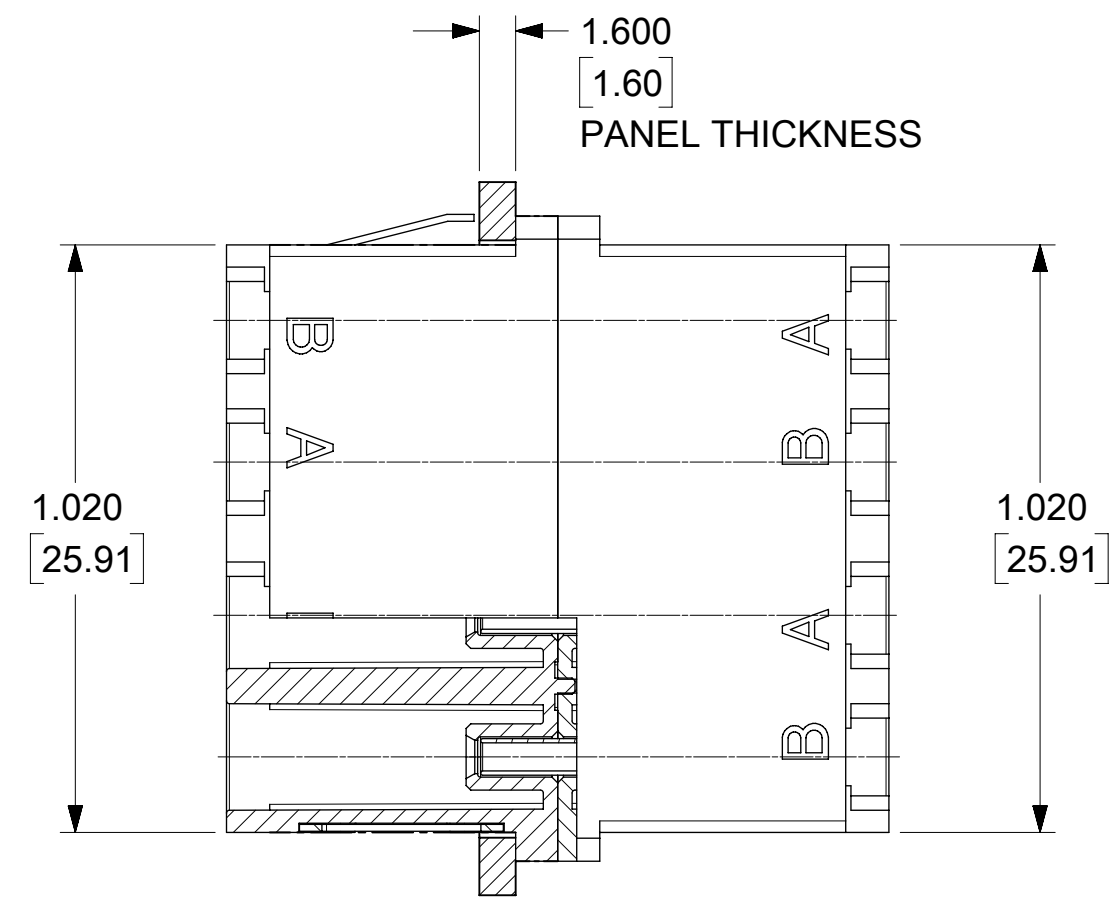

LC QUAD ADAPTER P/N	ADAPTER COLOR	SPLIT SLEEVE MATERIAL
1061230300	BLUE	Zr
1061231300	BEIGE	Zr
1061231320		Zr
1061231350	BLUE	Zr
1061232300	GREEN	Zr
1061233300	AQUA	Zr
1061233320		Zr

WHITE DUST CAP
(4X)

NOTES:

1. ALL DIMENSIONS ARE FOR REFERENCE ONLY.
2. DUST CAPS ARE SHOWN IN ISOMETRIC VIEWS ONLY.
3. LC QUAD ADAPTER HAS SC DUPLEX ADAPTER FOOTPRINT.

FUNCTIONAL SYMBOLS	THIS DRAWING CONTAINS INFORMATION THAT IS PROPRIETARY TO MOLEX ELECTRONIC TECHNOLOGIES, LLC AND SHOULD NOT BE USED WITHOUT WRITTEN PERMISSION														
DIMENSION UNITS	SCALE	CURRENT REV DESC:													
HYBRID	3:1	EC NO: 689237 DRWN: JHUANG18 CHK'D: IGUMIN APPR: IGUMIN													
GENERAL TOLERANCES (UNLESS SPECIFIED)	ANGULAR TOL	INITIAL REVISION:								DOCUMENT NUMBER		DOC TYPE	DOC PART	REVISION	
4 PLACES ±	°	DRWN: PGIBLIN APPR: IGUMIN								SD-106123-X300		PSD	001	B	
DIVISIONAL SYMBOLS	DRAFT WHERE APPLICABLE MUST REMAIN WITHIN DIMENSIONS	THIRD ANGLE PROJECTION	DRAWING	SERIES	MATERIAL NUMBER	CUSTOMER	SHEET NUMBER								
3 PLACES ±			C-SIZE	106123	SEE TABLE	GENERAL MARKET	1 OF 1								
2 PLACES ±															
1 PLACE ±															
0 PLACES ±															