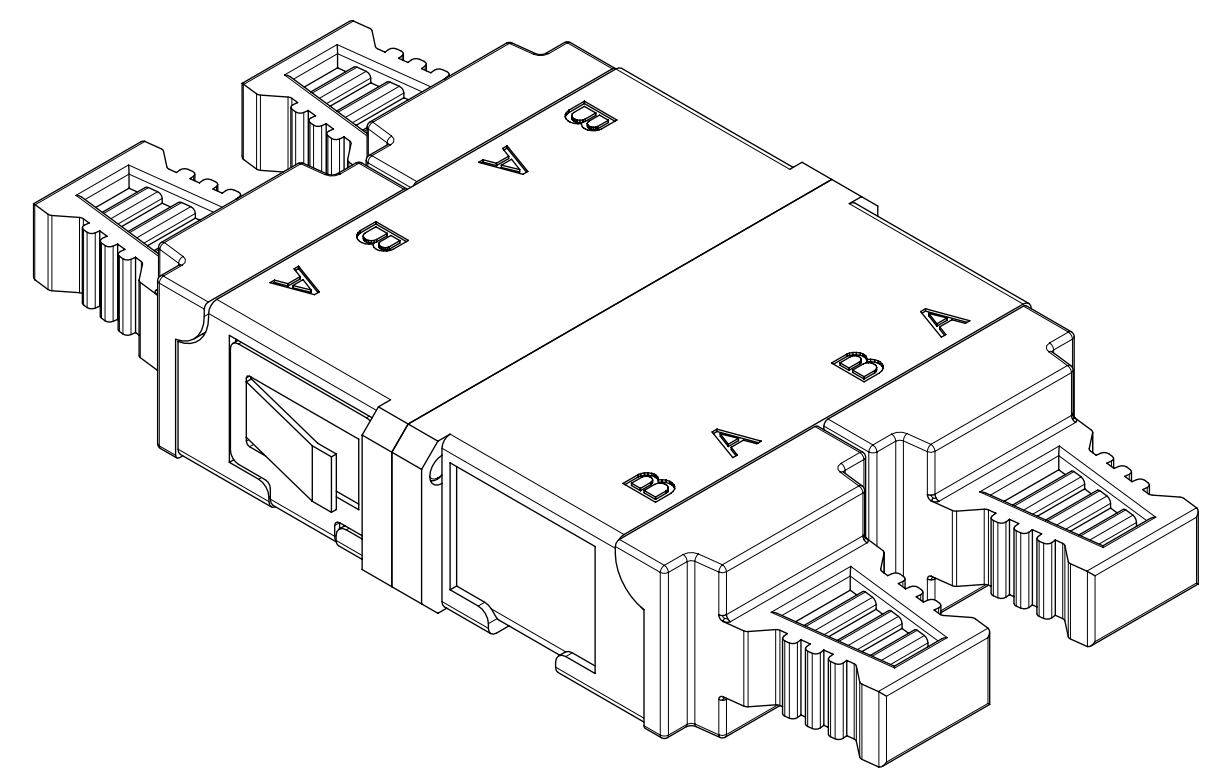

LC QUAD ADAPTER P/N	ADAPTER COLOR	SPLIT SLEEVE MATERIAL
1061230300	BLUE	Zr
1061231300	BEIGE	Zr
1061231320		Zr
1061231350	BLUE	Zr
1061232300	GREEN	Zr
1061233300	AQUA	Zr
1061233320		Zr

WHITE DUST CAP
(4X)

NOTES:

1. ALL DIMENSIONS ARE FOR REFERENCE ONLY.
2. DUST CAPS ARE SHOWN IN ISOMETRIC VIEWS ONLY.
3. LC QUAD ADAPTER HAS SC DUPLEX ADAPTER FOOTPRINT.

FUNCTIONAL SYMBOLS	THIS DRAWING CONTAINS INFORMATION THAT IS PROPRIETARY TO MOLEX ELECTRONIC TECHNOLOGIES, LLC AND SHOULD NOT BE USED WITHOUT WRITTEN PERMISSION														
DIMENSION UNITS	SCALE	CURRENT REV DESC:													
HYBRID	3:1	EC NO: 689237 DRWN: JHUANG18 CHK'D: IGUMIN APPR: IGUMIN													
GENERAL TOLERANCES (UNLESS SPECIFIED)	ANGULAR TOL	INITIAL REVISION:								DOCUMENT NUMBER		DOC TYPE	DOC PART	REVISION	
4 PLACES ±	°	DRWN: PGIBLIN APPR: IGUMIN								SD-106123-X300		PSD	001	B	
DIVISIONAL SYMBOLS	DRAFT WHERE APPLICABLE MUST REMAIN WITHIN DIMENSIONS	THIRD ANGLE PROJECTION	DRAWING	SERIES	MATERIAL NUMBER	CUSTOMER	SHEET NUMBER								
3 PLACES ±			C-SIZE	106123	SEE TABLE	GENERAL MARKET	1 OF 1								
2 PLACES ±															
1 PLACE ±															
0 PLACES ±															