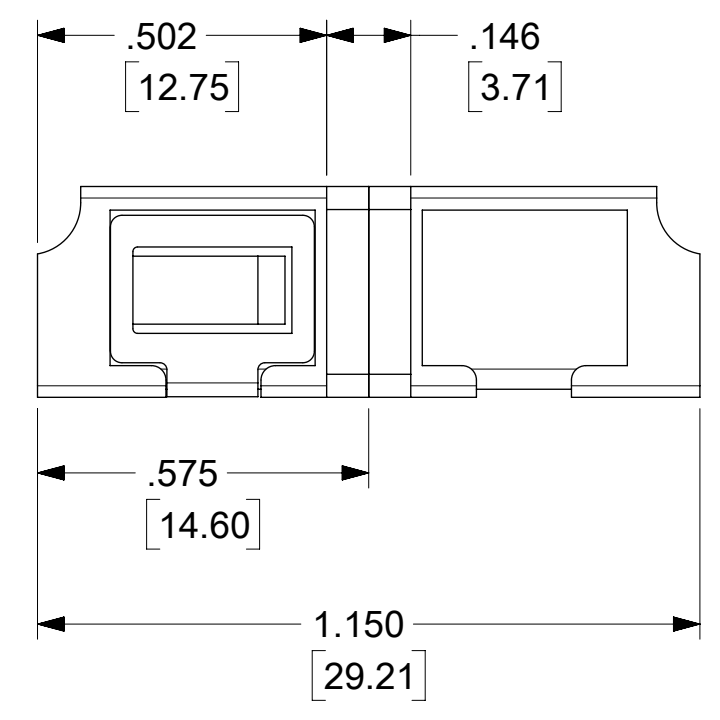

LC QUAD ADAPTER P/N	ADAPTER COLOR	SPLIT SLEEVE MATERIAL
1061230300	BLUE	Zr
1061231300	BEIGE	Zr
1061231320		Zr
1061231350	BLUE	Zr
1061232300	GREEN	Zr
1061233300	AQUA	Zr
1061233320		Zr

WHITE DUST CAP
(4X)

NOTES:

1. ALL DIMENSIONS ARE FOR REFERENCE ONLY.
2. DUST CAPS ARE SHOWN IN ISOMETRIC VIEWS ONLY.
3. LC QUAD ADAPTER HAS SC DUPLEX ADAPTER FOOTPRINT.

FUNCTIONAL SYMBOLS	THIS DRAWING CONTAINS INFORMATION THAT IS PROPRIETARY TO MOLEX ELECTRONIC TECHNOLOGIES, LLC AND SHOULD NOT BE USED WITHOUT WRITTEN PERMISSION														
DIMENSION UNITS	SCALE	CURRENT REV DESC:													
HYBRID	3:1	EC NO: 689237 DRWN: JHUANG18 CHK'D: IGUMIN APPR: IGUMIN													
GENERAL TOLERANCES (UNLESS SPECIFIED)	ANGULAR TOL	INITIAL REVISION:								DOCUMENT NUMBER		DOC TYPE	DOC PART	REVISION	
4 PLACES ±	°	DRWN: PGIBLIN APPR: IGUMIN								SD-106123-X300		PSD	001	B	
DIVISIONAL SYMBOLS	DRAFT WHERE APPLICABLE MUST REMAIN WITHIN DIMENSIONS	THIRD ANGLE PROJECTION	DRAWING	SERIES	MATERIAL NUMBER	CUSTOMER	SHEET NUMBER								
3 PLACES ±			C-SIZE	106123	SEE TABLE	GENERAL MARKET	1 OF 1								
2 PLACES ±															
1 PLACE ±															
0 PLACES ±															