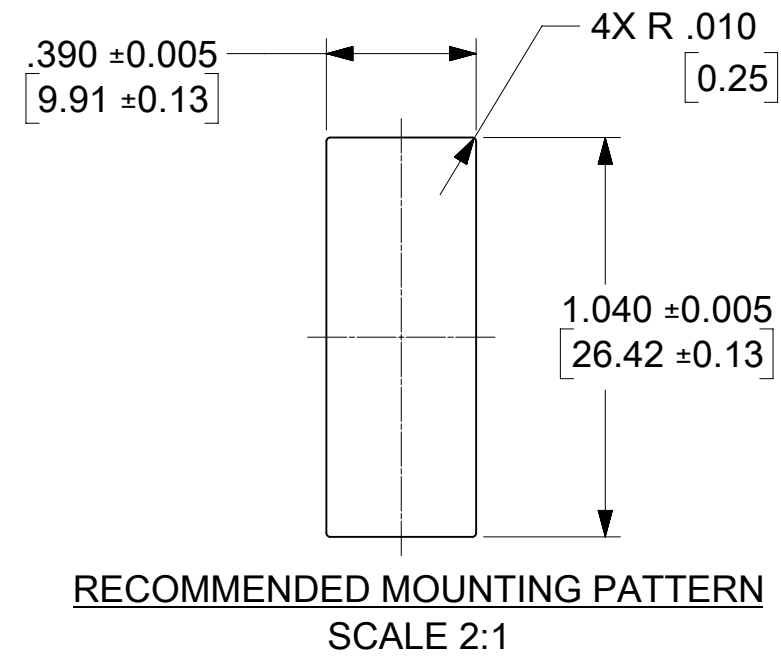

LC QUAD ADAPTER P/N	ADAPTER COLOR	SPLIT SLEEVE MATERIAL
1061230300	BLUE	Zr
1061231300	BEIGE	Zr
1061231320		Zr
1061231350	BLUE	Zr
1061232300	GREEN	Zr
1061233300	AQUA	Zr
1061233320		Zr

WHITE DUST CAP
(4X)

NOTES:

1. ALL DIMENSIONS ARE FOR REFERENCE ONLY.
2. DUST CAPS ARE SHOWN IN ISOMETRIC VIEWS ONLY.
3. LC QUAD ADAPTER HAS SC DUPLEX ADAPTER FOOTPRINT.

FUNCTIONAL SYMBOLS	THIS DRAWING CONTAINS INFORMATION THAT IS PROPRIETARY TO MOLEX ELECTRONIC TECHNOLOGIES, LLC AND SHOULD NOT BE USED WITHOUT WRITTEN PERMISSION														
DIMENSION UNITS	SCALE	CURRENT REV DESC:													
HYBRID	3:1	EC NO: 689237 DRWN: JHUANG18 CHK'D: IGUMIN APPR: IGUMIN													
GENERAL TOLERANCES (UNLESS SPECIFIED)	ANGULAR TOL	INITIAL REVISION:								DOCUMENT NUMBER		DOC TYPE	DOC PART	REVISION	
4 PLACES ±	°	DRWN: PGIBLIN APPR: IGUMIN								SD-106123-X300		PSD	001	B	
DIVISIONAL SYMBOLS	DRAFT WHERE APPLICABLE MUST REMAIN WITHIN DIMENSIONS	THIRD ANGLE PROJECTION	DRAWING	SERIES	MATERIAL NUMBER	CUSTOMER	SHEET NUMBER								
3 PLACES ±			C-SIZE	106123	SEE TABLE	GENERAL MARKET	1 OF 1								
2 PLACES ±															
1 PLACE ±															
0 PLACES ±															