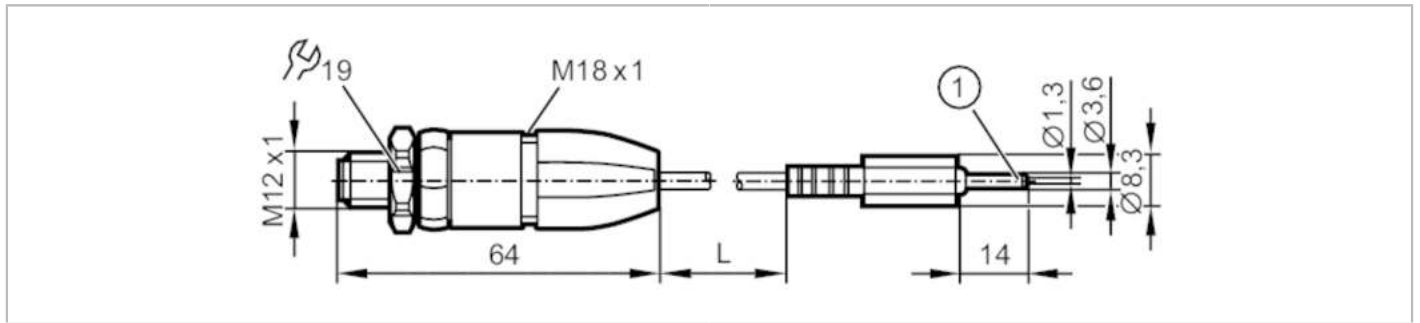

E70213

AS-Interface addressing cable

Addressing cable

Application

Design for AS-i slaves

Mechanical data

Weight [g] 47.4

Material nut PA

Remarks

Pack quantity 1 pcs.

Electrical connection

Cable: 1.6 m

Electrical connection - plug

Connector: 1 x M12; coding: A; Locking: PA

Connection