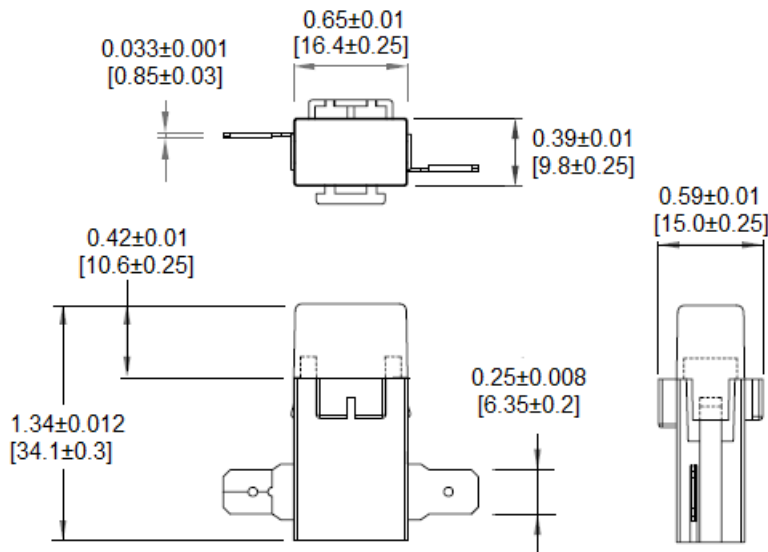

Material:

Body: Nylon

Terminals: Brass, 6.35mm Quick-Connect Terminals

Clear Inter-Locking Cap

Specifications:

Rating: 32VDC 30A Max

Interlocking: for Multiple Poles

Product Dimensions: Inches [mm]