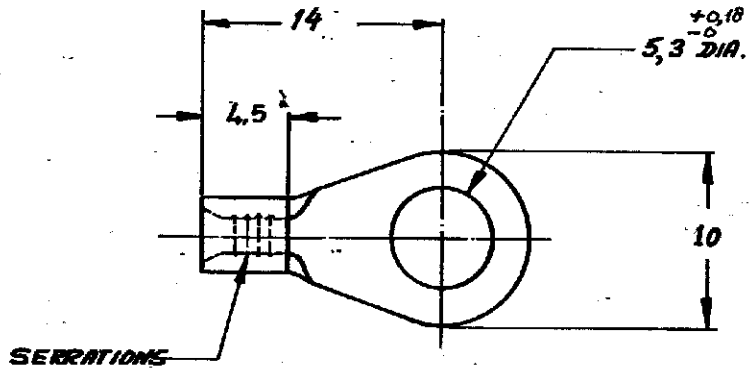

DRAWING MADE IN AMERICAN PROJECTION

NAME
C-165298-E

DO NOT SCALE PRINT

DIMENSIONS IN MM

CUSTOMER COPY FOR REFERENCE ONLY

©1967 BY AMP-HOLLAND N.V. ALL RIGHTS RESERVED A-MP PRODUCTS COVERED BY PATENTS AND/OR PATENTS PENDING.

AMP-HOLLAND N.V.
HERTOGENBOSCH
HOLLAND

165298	COPPER	TINPLATED	WIRE-RANGE 15-25 mm ²	INSUL-RANGE —	TYPE - DIN - SOLISTRAND	NO C-165298-E		REV C
ORDER NO.	MATERIAL	PLATING	SCALE —	LOC H	SIZE A	NAME		
DR R. INWALDT.	DATE 16-67	CHK K. J. B. van	DATE 27/10/67	DR	DATE	APP	DATE	
CHK	DATE	APP	DATE	RINGTONGUE stud: M5				