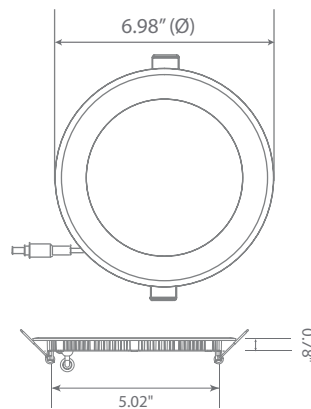

LED DLC6S-2000e

Part #: EFDLC6DM/I/12W/1050/120D/50K/JB/E Fixture Class: 6" Slim Fixed

Product Description

LED DLC6S-2000e, compact and convenient, this 6-inch LED downlight is designed for quick and easy installation anywhere. With spring action clips and a separate junction box, this ultra-slim downlight is the perfect choice for recessed lighting. Energy Star Certified, IC-rated, and dimmable, the DLC6S-2000e triumphs over standard incandescent or fluorescent lighting. Guaranteed to save energy with every switch on, this LED downlight is available in Soft White (3000K), Bright White (4000K) and Cool White (5000K) – see Euri Lighting DLC6S-2040e and DLC6S-2050e.

Specifications

Input Power	Input Voltage	Lumen Output	Beam Angle	Center Beam	CCT
12 W	120V/60Hz	900 lm	120°	NA cd	3000 K
CRI	Luminous Efficacy	Power Factor	Input Current	Base	Lamp Lifespan
80	75 lm/W	0.9	0.1 A	Junction Box	30,000 Hrs.

Product Features

Dimmable

Abutted & Covered

No Housing Required

Damp Rated

Product Dimensions

Product Photometric Data