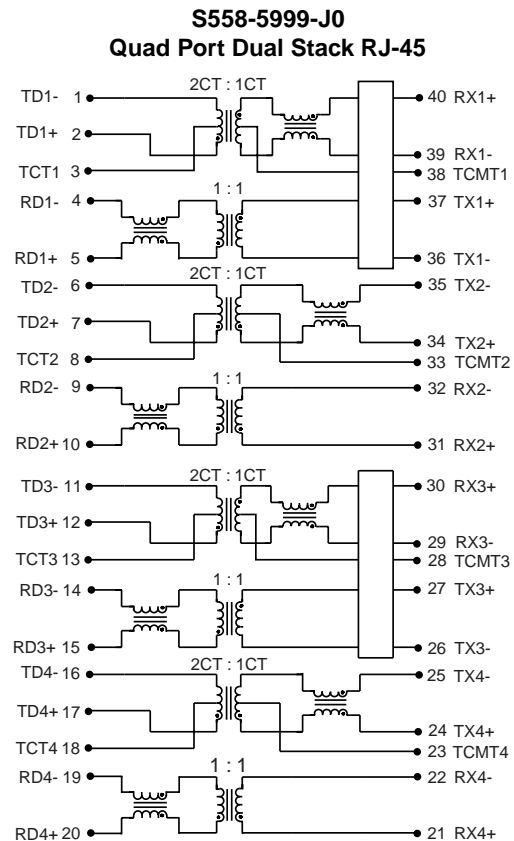

10/100BASE-T LAN MAGNETICS

Quad Transformer Modules

LM00404

- Quad, four-port designs provide excellent EMI and common mode noise suppression
- Low profile, surface mount packaging rated to 225° C peak IR reflow temperature
- Meets all IEEE 802.3 standards including 350µH with 8mA bias
- Minimum interwinding breakdown voltage of 1500 Vrms
- Operating temperature 0° to 70° C

ELECTRICAL SPECIFICATIONS AT 25° C

| Part Number | Turns Ratio | | Insertion Loss dB max | Return Loss dB min | | | | Common to Differential Mode Rejection dB min | Common to Common Mode Rejection dB min | Crosstalk dB min | | | |
|--------------|--------------|-------|-----------------------|--------------------|----------------------|----------------|----------------|--|--|------------------|------|-------|-------|
| | TX | RX | | 100kHz to 100MHz | 100kHz to 30MHz | 30MHz to 60MHz | 60MHz to 80MHz | | | 100kHz to 100MHz | 1MHz | 30MHz | 60MHz |
| S558-5999-E4 | 2CT : 1 | 1 : 1 | -1.0 | -18 | 18 - 13log (f/30MHz) | -12 | 40 | 30 | -65 | -55 | -45 | -35 | |
| S558-5999-J0 | 2CT : 1CT | 1 : 1 | -1.0 | -18 | 18 - 13log (f/30MHz) | -12 | 40 | 30 | -65 | -55 | -45 | -35 | |
| S558-5999-77 | 1.23CT : 1CT | 1 : 1 | 1.0 | -18 | 18 - 13log (f/30MHz) | -12 | 40 | 30 | -65 | -55 | -45 | -35 | |

SCHEMATICS

©2001Bel Fuse Inc. Specifications subject to change without notice. 09.01

LM00404

SCHEMATICS

S558-5999-77

MECHANICAL

S558-5999-77
S558-5999-E4
S558-5999-J0

Dimensions are in inches [millimeters].
Standard dimension tolerance is ± 0.005 [0.13] unless otherwise noted.