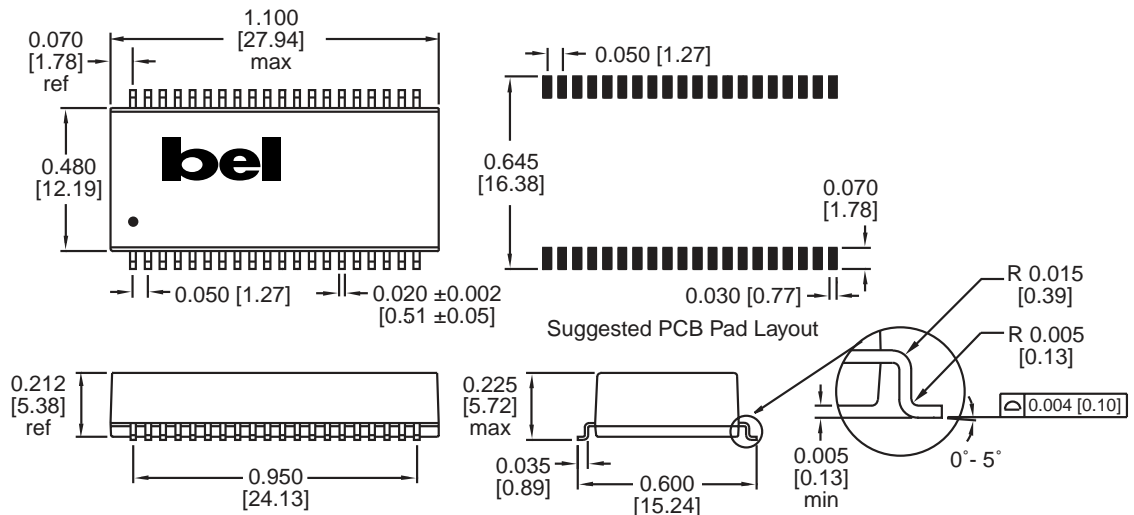

10/100BASE-T LAN MAGNETICS

Quad Transformer Modules

LM00404

- Quad, four-port designs provide excellent EMI and common mode noise suppression
- Low profile, surface mount packaging rated to 225° C peak IR reflow temperature
- Meets all IEEE 802.3 standards including 350µH with 8mA bias
- Minimum interwinding breakdown voltage of 1500 Vrms
- Operating temperature 0° to 70° C

ELECTRICAL SPECIFICATIONS AT 25° C

| Part Number | Turns Ratio | | Insertion Loss dB max | Return Loss dB min | | | | Common to Differential Mode Rejection dB min | Common to Common Mode Rejection dB min | Crosstalk dB min | | | |
|--------------|--------------|-------|-----------------------|--------------------|----------------------|----------------|----------------|--|--|------------------|------|-------|-------|
| | TX | RX | | 100kHz to 100MHz | 100kHz to 30MHz | 30MHz to 60MHz | 60MHz to 80MHz | | | 100kHz to 100MHz | 1MHz | 30MHz | 60MHz |
| S558-5999-E4 | 2CT : 1 | 1 : 1 | -1.0 | -18 | 18 - 13log (f/30MHz) | -12 | 40 | 30 | -65 | -55 | -45 | -35 | |
| S558-5999-J0 | 2CT : 1CT | 1 : 1 | -1.0 | -18 | 18 - 13log (f/30MHz) | -12 | 40 | 30 | -65 | -55 | -45 | -35 | |
| S558-5999-77 | 1.23CT : 1CT | 1 : 1 | 1.0 | -18 | 18 - 13log (f/30MHz) | -12 | 40 | 30 | -65 | -55 | -45 | -35 | |

SCHEMATICS

©2001Bel Fuse Inc. Specifications subject to change without notice. 09.01

LM00404

SCHEMATICS

S558-5999-77

MECHANICAL

S558-5999-77
S558-5999-E4
S558-5999-J0

Dimensions are in inches [millimeters].
Standard dimension tolerance is ± 0.005 [0.13] unless otherwise noted.