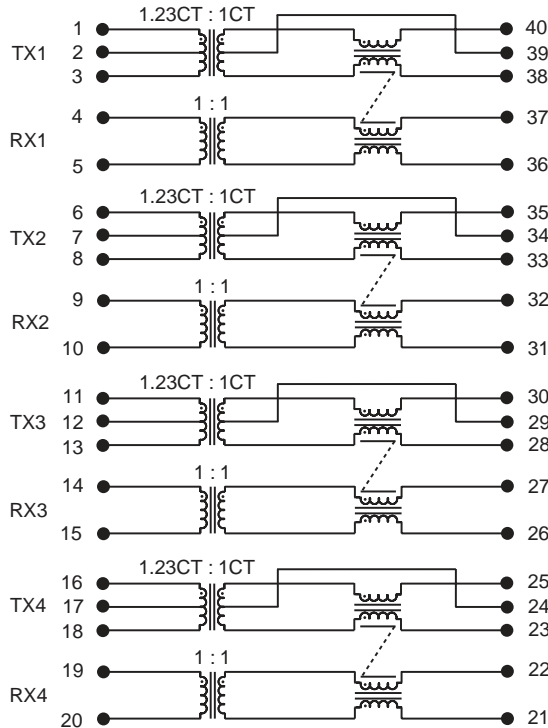

10/100BASE-T LAN MAGNETICS

Quad Transformer Modules

LM00404

- Quad, four-port designs provide excellent EMI and common mode noise suppression
- Low profile, surface mount packaging rated to 225° C peak IR reflow temperature
- Meets all IEEE 802.3 standards including 350µH with 8mA bias
- Minimum interwinding breakdown voltage of 1500 Vrms
- Operating temperature 0° to 70° C

ELECTRICAL SPECIFICATIONS AT 25° C

| Part Number | Turns Ratio | | Insertion Loss dB max | Return Loss dB min | | | | Common to Differential Mode Rejection dB min | Common to Common Mode Rejection dB min | Crosstalk dB min | | | |
|--------------|--------------|-------|-----------------------|--------------------|----------------------|----------------|----------------|--|--|------------------|------|-------|-------|
| | TX | RX | | 100kHz to 100MHz | 100kHz to 30MHz | 30MHz to 60MHz | 60MHz to 80MHz | | | 100kHz to 100MHz | 1MHz | 30MHz | 60MHz |
| S558-5999-E4 | 2CT : 1 | 1 : 1 | -1.0 | -18 | 18 - 13log (f/30MHz) | -12 | 40 | 30 | -65 | -55 | -45 | -35 | |
| S558-5999-J0 | 2CT : 1CT | 1 : 1 | -1.0 | -18 | 18 - 13log (f/30MHz) | -12 | 40 | 30 | -65 | -55 | -45 | -35 | |
| S558-5999-77 | 1.23CT : 1CT | 1 : 1 | 1.0 | -18 | 18 - 13log (f/30MHz) | -12 | 40 | 30 | -65 | -55 | -45 | -35 | |

SCHEMATICS

©2001Bel Fuse Inc. Specifications subject to change without notice. 09.01

LM00404

SCHEMATICS

S558-5999-77

MECHANICAL

S558-5999-77
S558-5999-E4
S558-5999-J0

Dimensions are in inches [millimeters].
Standard dimension tolerance is ± 0.005 [0.13] unless otherwise noted.