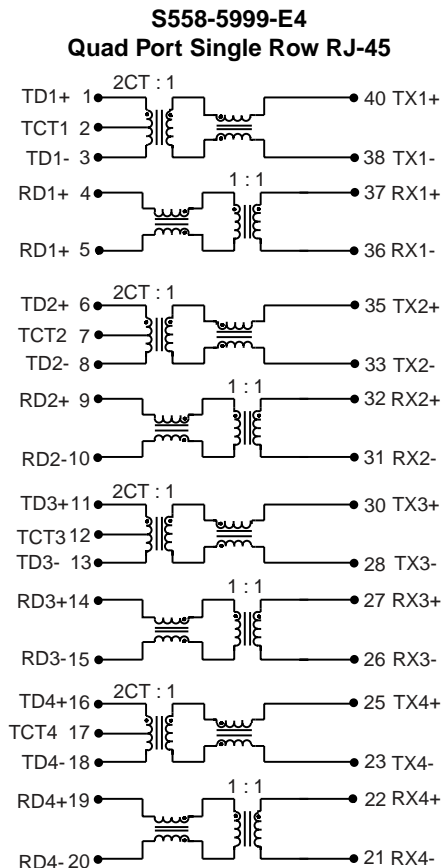

10/100BASE-T LAN MAGNETICS

Quad Transformer Modules

LM00404

- Quad, four-port designs provide excellent EMI and common mode noise suppression
- Low profile, surface mount packaging rated to 225° C peak IR reflow temperature
- Meets all IEEE 802.3 standards including 350µH with 8mA bias
- Minimum interwinding breakdown voltage of 1500 Vrms
- Operating temperature 0° to 70° C

ELECTRICAL SPECIFICATIONS AT 25° C

| Part Number | Turns Ratio | | Insertion Loss dB max | Return Loss dB min | | | | Common to Differential Mode Rejection dB min | Common to Common Mode Rejection dB min | Crosstalk dB min | | | |
|--------------|--------------|-------|-----------------------|--------------------|----------------------|----------------|----------------|--|--|------------------|------|-------|-------|
| | TX | RX | | 100kHz to 100MHz | 100kHz to 30MHz | 30MHz to 60MHz | 60MHz to 80MHz | | | 100kHz to 100MHz | 1MHz | 30MHz | 60MHz |
| S558-5999-E4 | 2CT : 1 | 1 : 1 | -1.0 | -18 | 18 - 13log (f/30MHz) | -12 | 40 | 30 | -65 | -55 | -45 | -35 | |
| S558-5999-J0 | 2CT : 1CT | 1 : 1 | -1.0 | -18 | 18 - 13log (f/30MHz) | -12 | 40 | 30 | -65 | -55 | -45 | -35 | |
| S558-5999-77 | 1.23CT : 1CT | 1 : 1 | 1.0 | -18 | 18 - 13log (f/30MHz) | -12 | 40 | 30 | -65 | -55 | -45 | -35 | |

SCHEMATICS

©2001Bel Fuse Inc. Specifications subject to change without notice. 09.01

LM00404

SCHEMATICS

S558-5999-77

MECHANICAL

S558-5999-77
S558-5999-E4
S558-5999-J0

Dimensions are in inches [millimeters].
Standard dimension tolerance is ± 0.005 [0.13] unless otherwise noted.