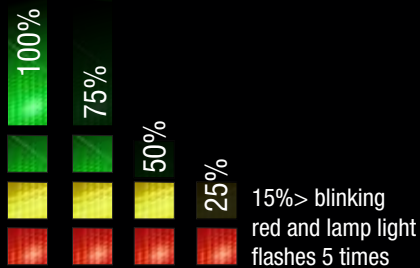

RECHARGEABLE AUTO-OFF

HEADLAMP

Headlamp smart enough
to turn itself off.

KLEIN TOOLS

RECHARGEABLE AUTO-OFF HEADLAMP

Klein Tools' new durable headlamp provides all day light on either the bright spotlight or the broadcasting flood light setting. Removing this headlamp for recharging is easy, just slide the lamp out of the bracket on the silicone strap--no need to remove the strap from your hard hat. You'll know when it's time to recharge the lamp, because the LED lights on the battery gauge clearly indicate how much battery you have left. This headlamp also features new auto-sensing technology that turns off the unit after three minutes in bright light, saving battery...and a little embarrassment.

REMOVE light from the bracket for convenient charging!

AFTER 3 MINUTES IN BRIGHT LIGHT:
headlamp turns off to save battery

GAUGE: Indicates battery life

Slim profile with pivoting mount to allow up to a 64° lighting angle