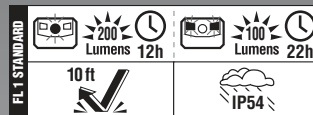

RECHARGEABLE AUTO-OFF

HEADLAMP

Headlamp smart enough
to turn itself off.

KLEIN TOOLS

RECHARGEABLE AUTO-OFF HEADLAMP

Klein Tools' new durable headlamp provides all day light on either the bright spotlight or the broadcasting flood light setting. Removing this headlamp for recharging is easy, just slide the lamp out of the bracket on the silicone strap--no need to remove the strap from your hard hat. You'll know when it's time to recharge the lamp, because the LED lights on the battery gauge clearly indicate how much battery you have left. This headlamp also features new auto-sensing technology that turns off the unit after three minutes in bright light, saving battery...and a little embarrassment.

REMOVE light from the bracket for convenient charging!

AFTER 3 MINUTES IN BRIGHT LIGHT:
headlamp turns off to save battery

GAUGE: Indicates battery life

Slim profile with pivoting mount to allow up to a 64° lighting angle

| Cat. No. | UPC 0-92644+ | Description | Dimensions |
|----------|--------------|--------------------------------|---|
| 56034 | 56034-7 | Rechargeable Auto-Off Headlamp | 2.77" x 2.24" x 1.46" (70 x 57 x 37 mm) |