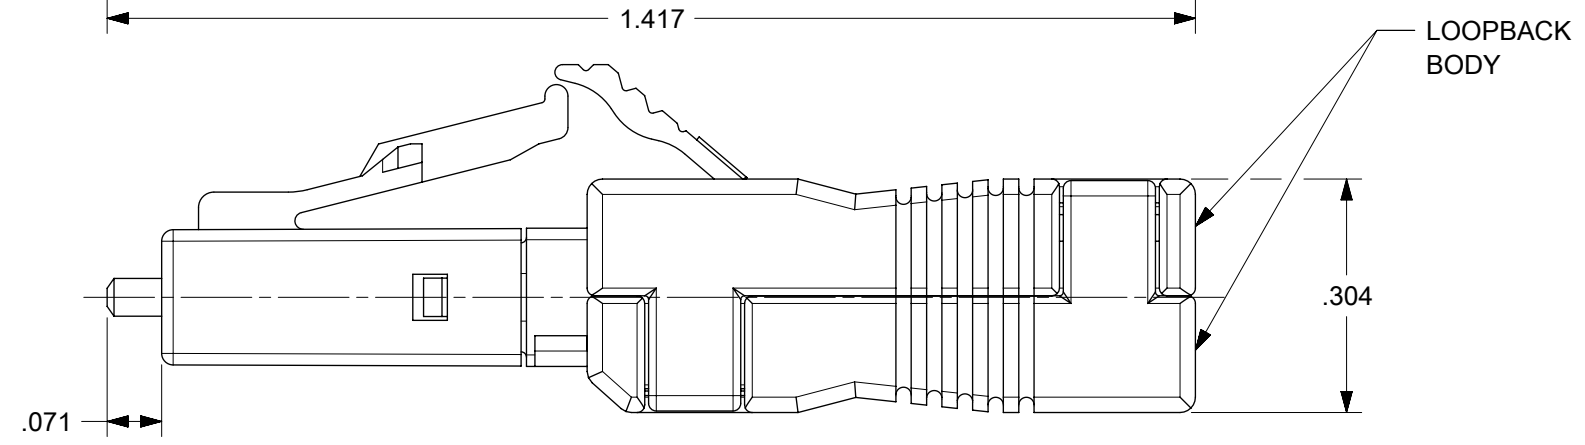

LOOPBACK P/N	∅D (μm)	∅d (μm)	LOOPBACK BODY COLOR	LC HEAD COLOR	CABLE TYPE
860252860	125.5	1.0	BLUE	BLUE	SINGLE MODE
860252870	127	3.0	BEIGE	BEIGE	MULTIMODE
860252880			BLACK	BEIGE	
860252890			BEIGE	BEIGE	
1060252871 <sup>3</sup>			BEIGE	BEIGE	
1060252891			BLACK	BLACK	

SCALE: 2.5:1

NOTES:  
 1. ALL DIMENSIONS ARE FOR REFERENCE ONLY.  
 2. DUST CAPS ARE NOT SHOWN.  
 3. P/N 1060252871 IS BULK PACKED IN QUANTITIES OF 100PCS.

THIS DRAWING CONTAINS INFORMATION THAT IS PROPRIETARY TO MOLEX ELECTRONIC TECHNOLOGIES, LLC AND SHOULD NOT BE USED WITHOUT WRITTEN PERMISSION									
DIMENSION UNITS		SCALE		CURRENT REV DESC:				<b>molex</b>	
INCH		4:1							
GENERAL TOLERANCES (UNLESS SPECIFIED)				EC NO: 747900				LC LOOPBACK CONNECTOR	
ANGULAR TOL ± 0.5°				DRWN: IGUMIN 2023/04/12					
4 PLACES ±				CHKD: GGENCHANOK 2023/05/18				PRODUCT CUSTOMER DRAWING	
3 PLACES ±				APPR: GGENCHANOK 2023/05/18					
2 PLACES ±				INITIAL REVISION:				DOCUMENT NUMBER	
1 PLACE ±				DRWN: BGRZEGOR 2003/09/24					
0 PLACES ±				APPR: IMAKHLIN 2003/09/24				SD-86025-28Y0	
DRAFT WHERE APPLICABLE MUST REMAIN WITHIN DIMENSIONS		THIRD ANGLE PROJECTION		DRAWING		SERIES		MATERIAL NUMBER	
				B-SIZE		86025		SEE TABLE	
						CUSTOMER		SHEET NUMBER	
								1 OF 1	