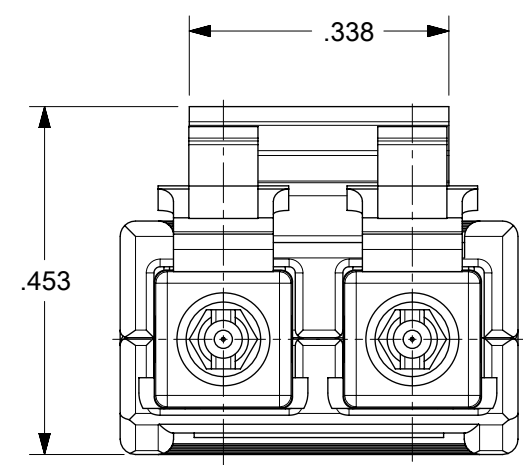

LOOPBACK P/N	∅D (μm)	∅d (μm)	LOOPBACK BODY COLOR	LC HEAD COLOR	CABLE TYPE
860252860	125.5	1.0	BLUE	BLUE	SINGLE MODE
860252870	127	3.0	BEIGE	BEIGE	MULTIMODE
860252880			BLACK	BEIGE	
860252890			BEIGE	BEIGE	
1060252871 <sup>3</sup>			BEIGE	BEIGE	
1060252891			BLACK	BLACK	

SCALE: 2.5:1

NOTES:  
 1. ALL DIMENSIONS ARE FOR REFERENCE ONLY.  
 2. DUST CAPS ARE NOT SHOWN.  
 3. P/N 1060252871 IS BULK PACKED IN QUANTITIES OF 100PCS.

THIS DRAWING CONTAINS INFORMATION THAT IS PROPRIETARY TO MOLEX ELECTRONIC TECHNOLOGIES, LLC AND SHOULD NOT BE USED WITHOUT WRITTEN PERMISSION									
DIMENSION UNITS		SCALE		CURRENT REV DESC:				<b>molex</b>	
INCH		4:1							
GENERAL TOLERANCES (UNLESS SPECIFIED)				EC NO: 747900				LC LOOPBACK CONNECTOR	
ANGULAR TOL ± 0.5°				DRWN: IGUMIN 2023/04/12					
4 PLACES ±				CHKD: GGENCHANOK 2023/05/18				PRODUCT CUSTOMER DRAWING	
3 PLACES ±				APPR: GGENCHANOK 2023/05/18					
2 PLACES ±				INITIAL REVISION:				DOCUMENT NUMBER	
1 PLACE ±				DRWN: BGRZEGOR 2003/09/24					
0 PLACES ±				APPR: IMAKHLIN 2003/09/24				SD-86025-28Y0	
DRAFT WHERE APPLICABLE MUST REMAIN WITHIN DIMENSIONS		THIRD ANGLE PROJECTION		DRAWING		SERIES		MATERIAL NUMBER	
				B-SIZE		86025		SEE TABLE	
						CUSTOMER		SHEET NUMBER	
								1 OF 1	