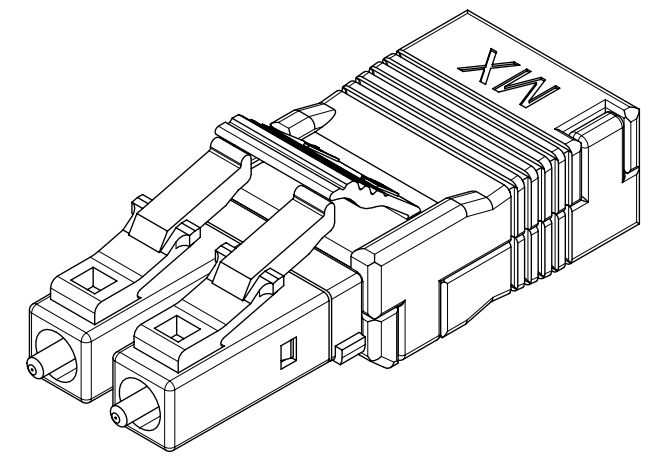

LOOPBACK P/N	∅D (μm)	∅d (μm)	LOOPBACK BODY COLOR	LC HEAD COLOR	CABLE TYPE
860252860	125.5	1.0	BLUE	BLUE	SINGLE MODE
860252870	127	3.0	BEIGE	BEIGE	MULTIMODE
860252880			BLACK	BEIGE	
860252890			BEIGE	BEIGE	
1060252871 <sup>3</sup>			BEIGE	BEIGE	
1060252891			BLACK	BLACK	

SCALE: 2.5:1

NOTES:  
 1. ALL DIMENSIONS ARE FOR REFERENCE ONLY.  
 2. DUST CAPS ARE NOT SHOWN.  
 3. P/N 1060252871 IS BULK PACKED IN QUANTITIES OF 100PCS.

THIS DRAWING CONTAINS INFORMATION THAT IS PROPRIETARY TO MOLEX ELECTRONIC TECHNOLOGIES, LLC AND SHOULD NOT BE USED WITHOUT WRITTEN PERMISSION									
DIMENSION UNITS		SCALE		CURRENT REV DESC:				<b>molex</b>	
INCH		4:1							
GENERAL TOLERANCES (UNLESS SPECIFIED)				EC NO: 747900				LC LOOPBACK CONNECTOR	
ANGULAR TOL ± 0.5°				DRWN: IGUMIN 2023/04/12					
4 PLACES ±				CHKD: GGENCHANOK 2023/05/18				PRODUCT CUSTOMER DRAWING	
3 PLACES ±				APPR: GGENCHANOK 2023/05/18					
2 PLACES ±				INITIAL REVISION:				DOCUMENT NUMBER	
1 PLACE ±				DRWN: BGRZEGOR 2003/09/24					
0 PLACES ±				APPR: IMAKHLIN 2003/09/24				SD-86025-28Y0	
DRAFT WHERE APPLICABLE MUST REMAIN WITHIN DIMENSIONS		THIRD ANGLE PROJECTION		DRAWING		SERIES		MATERIAL NUMBER	
				B-SIZE		86025		SEE TABLE	
						CUSTOMER		SHEET NUMBER	
								1 OF 1	