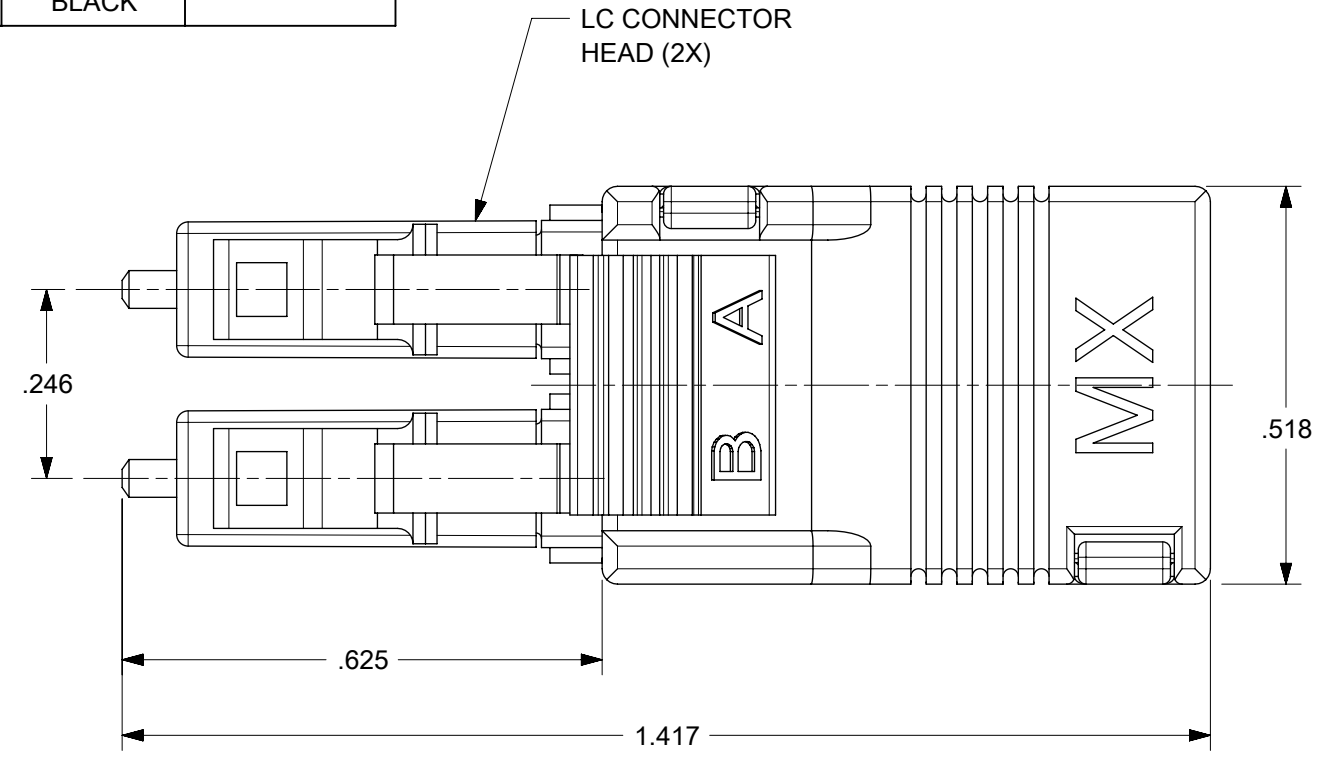

LOOPBACK P/N	∅D (μm)	∅d (μm)	LOOPBACK BODY COLOR	LC HEAD COLOR	CABLE TYPE
860252860	125.5	1.0	BLUE	BLUE	SINGLE MODE
860252870	127	3.0	BEIGE	BEIGE	MULTIMODE
860252880			BLACK	BEIGE	
860252890			BEIGE	BEIGE	
1060252871 <sup>3</sup>			BEIGE	BEIGE	
1060252891			BLACK	BLACK	

SCALE: 2.5:1

NOTES:  
 1. ALL DIMENSIONS ARE FOR REFERENCE ONLY.  
 2. DUST CAPS ARE NOT SHOWN.  
 3. P/N 1060252871 IS BULK PACKED IN QUANTITIES OF 100PCS.

THIS DRAWING CONTAINS INFORMATION THAT IS PROPRIETARY TO MOLEX ELECTRONIC TECHNOLOGIES, LLC AND SHOULD NOT BE USED WITHOUT WRITTEN PERMISSION									
DIMENSION UNITS		SCALE		CURRENT REV DESC:				<b>molex</b>	
INCH		4:1							
GENERAL TOLERANCES (UNLESS SPECIFIED)				EC NO: 747900				LC LOOPBACK CONNECTOR	
ANGULAR TOL ± 0.5°				DRWN: IGUMIN 2023/04/12					
4 PLACES ±				CHKD: GGENCHANOK 2023/05/18				PRODUCT CUSTOMER DRAWING	
3 PLACES ±				APPR: GGENCHANOK 2023/05/18					
2 PLACES ±				INITIAL REVISION:				DOCUMENT NUMBER	
1 PLACE ±				DRWN: BGRZEGOR 2003/09/24					
0 PLACES ±				APPR: IMAKHLIN 2003/09/24				SD-86025-28Y0	
DRAFT WHERE APPLICABLE MUST REMAIN WITHIN DIMENSIONS		THIRD ANGLE PROJECTION		DRAWING		SERIES		MATERIAL NUMBER	
				B-SIZE		86025		SEE TABLE	
						CUSTOMER		SHEET NUMBER	
								1 OF 1	