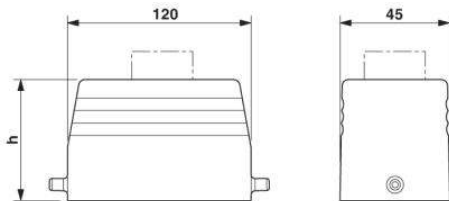

Length	120 mm
Housing type	Sleeve housings
Locking type	for single locking latch
Cable exit	Lateral
Type of the screw connection	1x M40
Degree of protection	IP65
Ambient temperature (operation)	-40 °C ... 125 °C
Housing material	Aluminum, die-cast
Housing surface material	Powder-coated, gray

Diagrams/Drawings

Dimensioned drawing