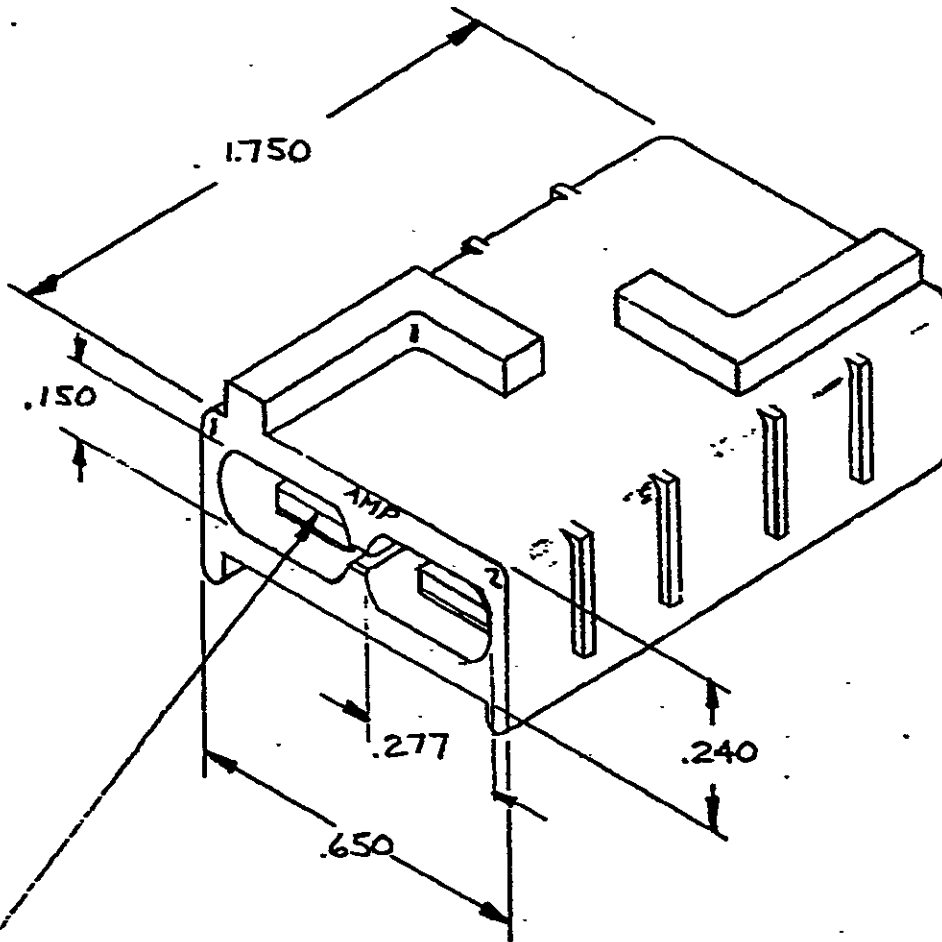

DRAWING MADE IN AMERICAN PROJECTION

NUMBER 360025

360025-1 WAS P72-7343-1

360025-1

"187" SERIES TAB - (4 PLACES)  
.020 THICK

PART NO.	COLOR	TEMP RATING
360025-1	NATURAL	105°C
360025-2	BLACK	150°C

DIMENSIONS IN INCHES. DO NOT SCALE PRINT.