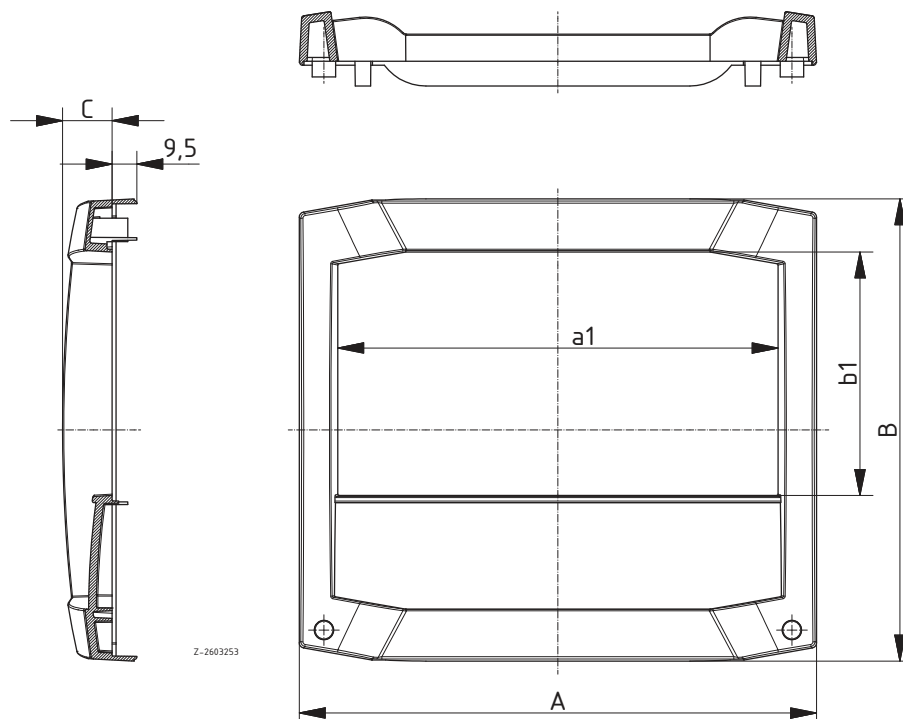

Bocard | Lids

Screw-on open front frame with terminal compartment cover, screw-on

Model	Order no.	A	B	C	a1	b1	Colour
BCD 160 FO-K-7035	20161235	199	177.85	19	169.3	93.7	Light grey
BCD 160 FO-K-7024	20161224	199	177.85	19	169.3	93.7	Graphite grey
BCD 200 FO-K-7035	20201235	229	202.85	18.7	199.7	108.7	Light grey
BCD 200 FO-K-7024	20201224	229	202.85	18.7	199.7	108.7	Graphite grey
BCD 250 FO-K-7035	20251235	264	232.85	18.6	235	131.7	Light grey
BCD 250 FO-K-7024	20251224	264	232.85	18.6	235	131.7	Graphite grey

Scope Of Delivery: 1 front frame with terminal compartment cover, screws, screw covers

For accessories, please see the end of the chapter