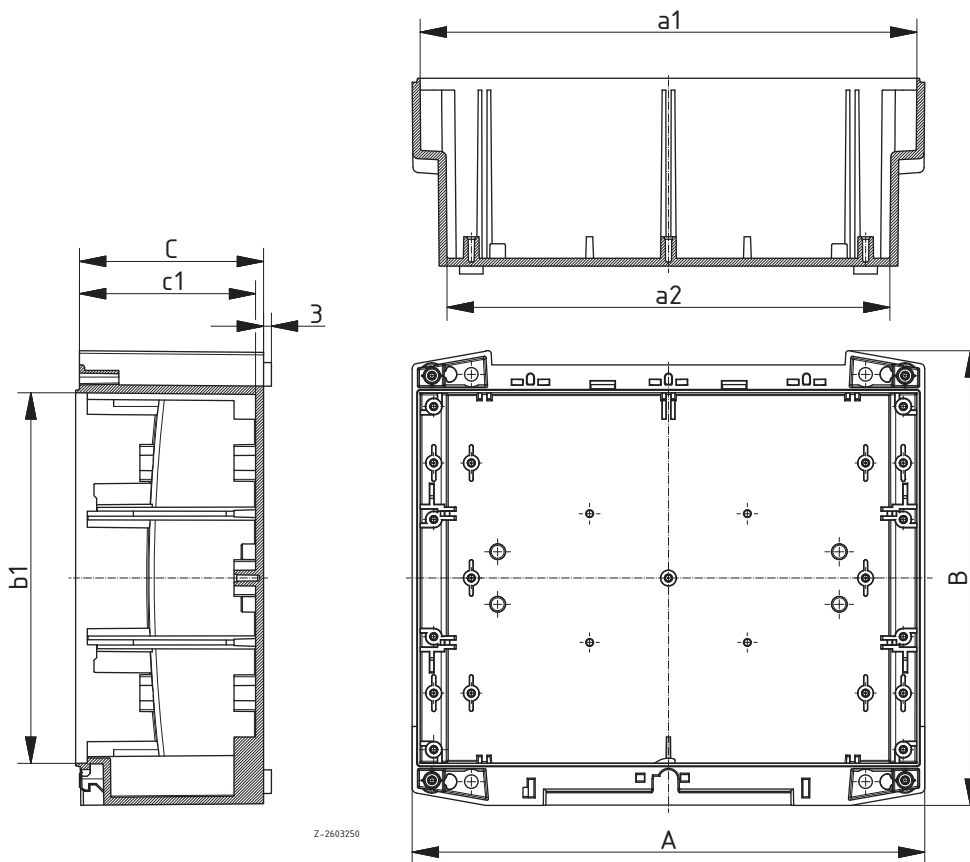

Z-2603250

* = Available on request