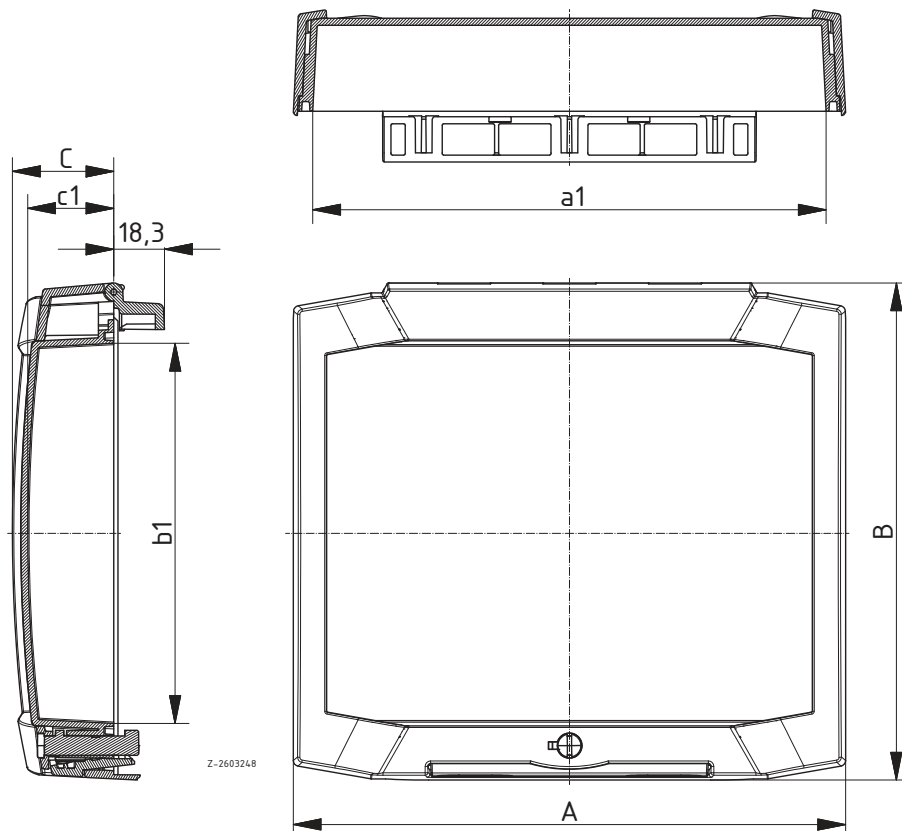

* = Available on request