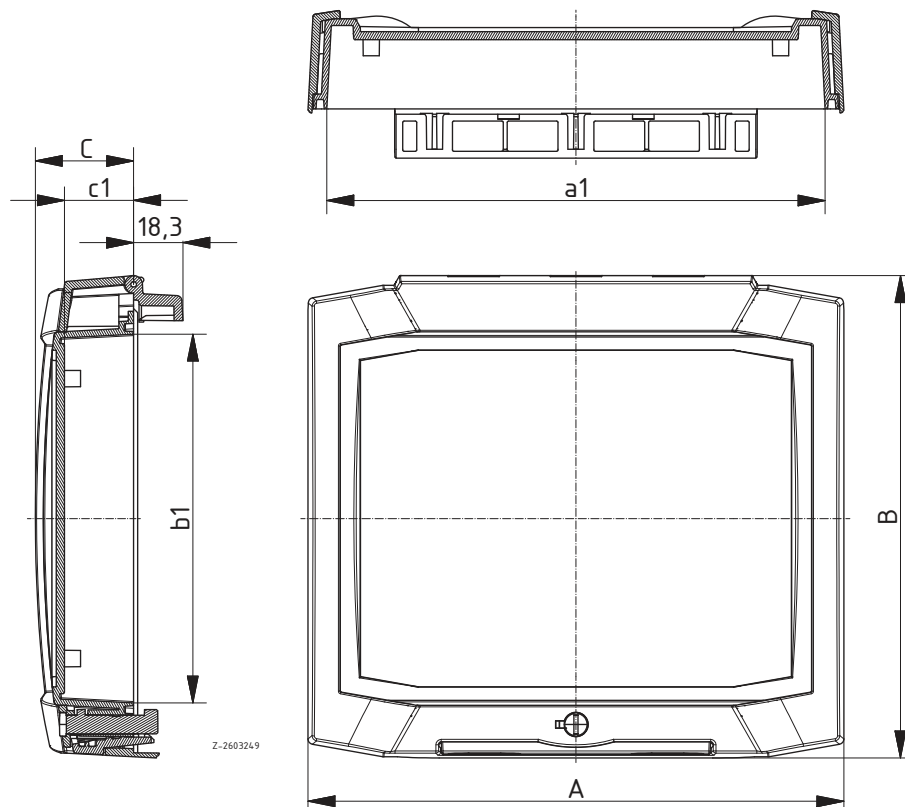

Bocard | Lids

Hinged front lid with membrane keypad area

Model	Order no.	A	B	C	a1	b1	c1	Colour
BCD 160 OT-FSC-7035	20161535	199	179.2	36.5	185	137	25.7	Light grey
BCD 160 OT-FSC-7024	20161524	199	179.2	36.5	185	137	25.7	Graphite grey
BCD 200 OT-FSC-7035	20201535	229	204.2	36.1	215	162	25.7	Light grey
BCD 200 OT-FSC-7024	20201524	229	204.2	36.1	215	162	25.7	Graphite grey
BCD 250 OT-FSC-7035	20251535	264	234.2	36	250	192	25.7	Light grey
BCD 250 OT-FSC-7024	20251524	264	234.2	36	250	192	25.7	Graphite grey
BCD 310 OT-FSC-7035	20311535	324	289.2	37.2	308	239	25.2	Light grey
BCD 310 OT-FSC-7024	20311524	324	289.2	37.2	308	239	25.2	Graphite grey
BCD 400 OT-FSC-7035	20401535	404	344.2	37.5	387	293	24.7	Light grey
BCD 400 OT-FSC-7024	20401524	404	344.2	37.5	387	293	24.7	Graphite grey

Scope Of Delivery: 1 front lid, hinged, 1 catch, 1 blind plug

For accessories, please see the end of the chapter