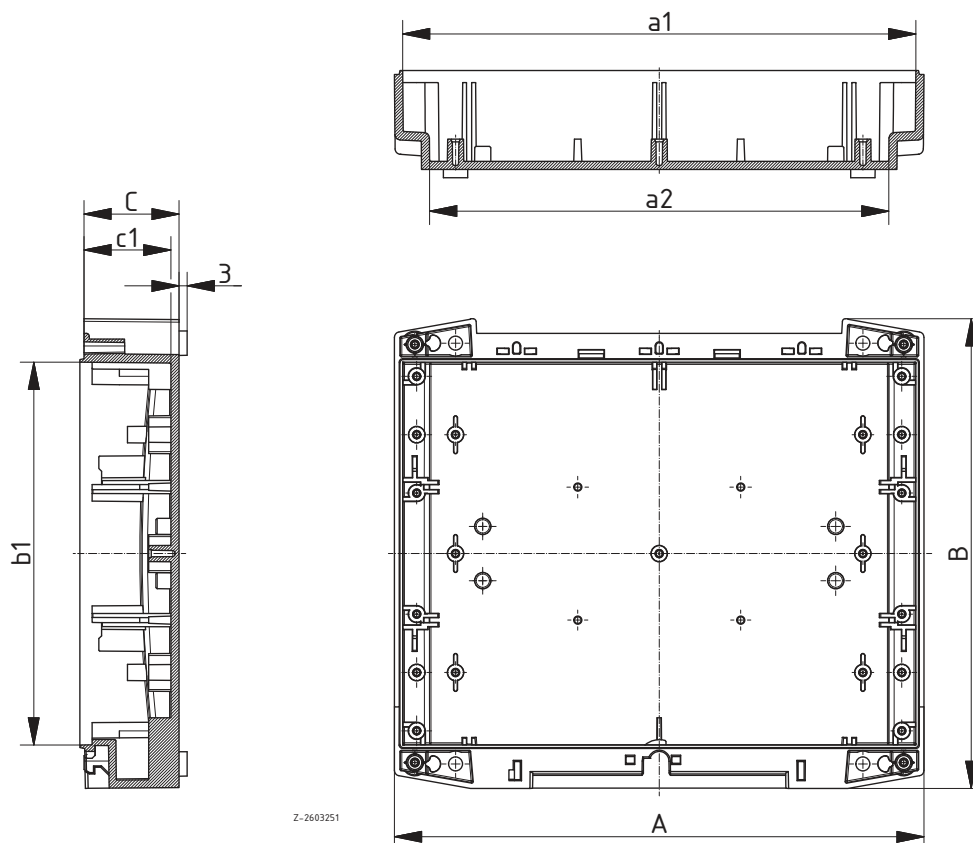

Bocard | Bases

Base, flat

Model	Order no.	A	B	C	a1	a2	b1	c1	Colour
BCD 160 UT-0,5-7035	20160235	195	173	35	189	169	141	32	Light grey
BCD 160 UT-0,5-7024	20160224	195	173	35	189	169	141	32	Graphite grey
BCD 200 UT-0,5-7035	20200235	225	198	40	219	199	166	37	Light grey
BCD 200 UT-0,5-7024	20200224	225	198	40	219	199	166	37	Graphite grey
BCD 250 UT-0,5-7035	20250235	260	228	50	254	233.8	196	47	Light grey
BCD 250 UT-0,5-7024	20250224	260	228	50	254	233.8	196	47	Graphite grey
BCD 310 UT-0,5-7035	20310235	320	283	71	312	291.4	243	67	Light grey
BCD 400 UT-0,5-7035	20400235	400	338	71.5	391	370.5	297	67	Light grey

Scope Of Delivery: 1 Base, flat

For accessories, please see the end of the chapter