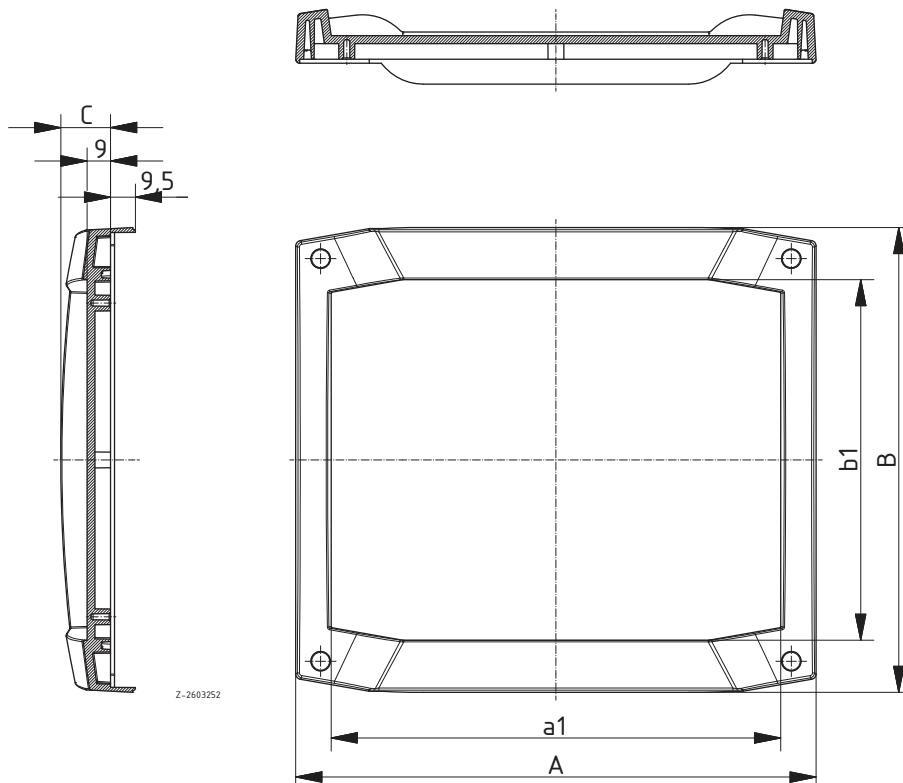

* = Available on request