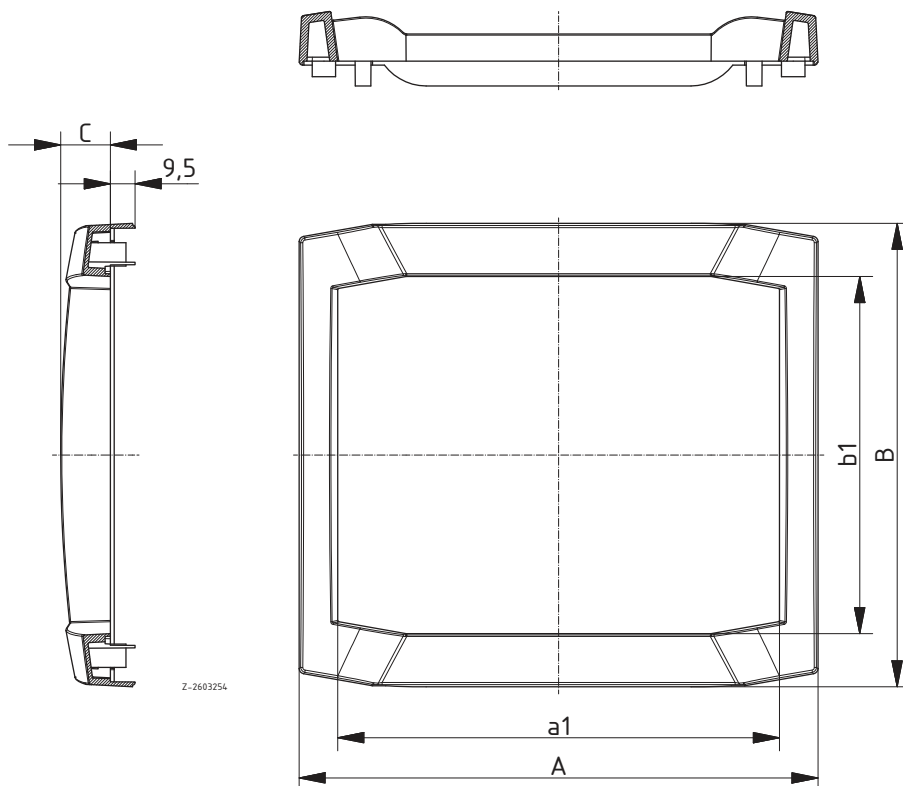

Bocard | Lids

Open front frame, clip-on

Model	Order no.	A	B	C	a1	b1	Colour
BCD 160 FO-7035	20161135	199	177.85	19	169.3	137	Light grey
BCD 160 FO-7024	20161124	199	177.85	19	169.3	137	Graphite grey
BCD 200 FO-7035	20201135	229	202.85	18.7	199.7	162	Light grey
BCD 200 FO-7024	20201124	229	202.85	18.7	199.7	162	Graphite grey
BCD 250 FO-7035	20251135	264	232.85	18.6	235	192	Light grey
BCD 250 FO-7024	20251124	264	232.85	18.6	235	192	Graphite grey

Scope Of Delivery: 1 front frame