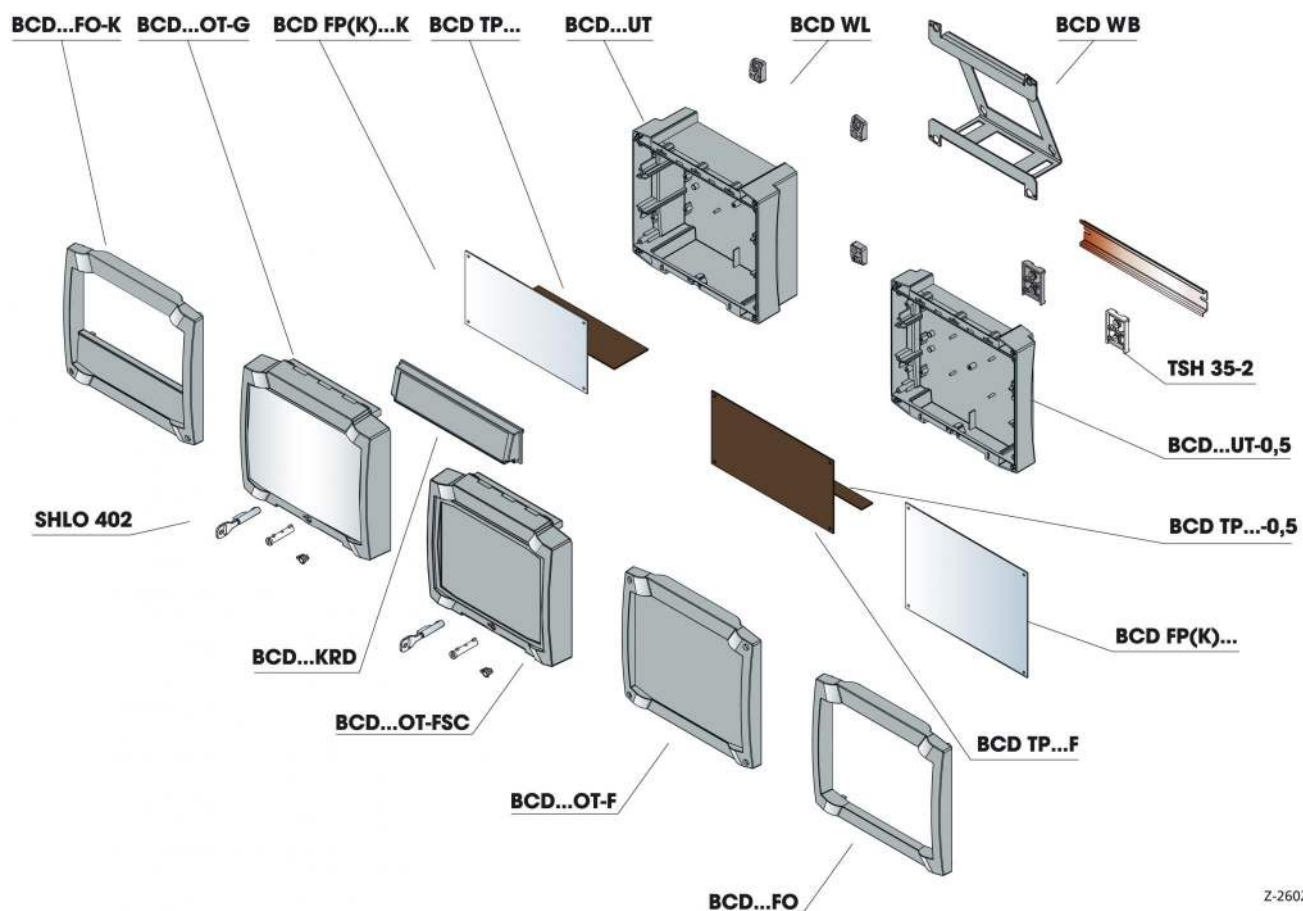

Bocard overview: