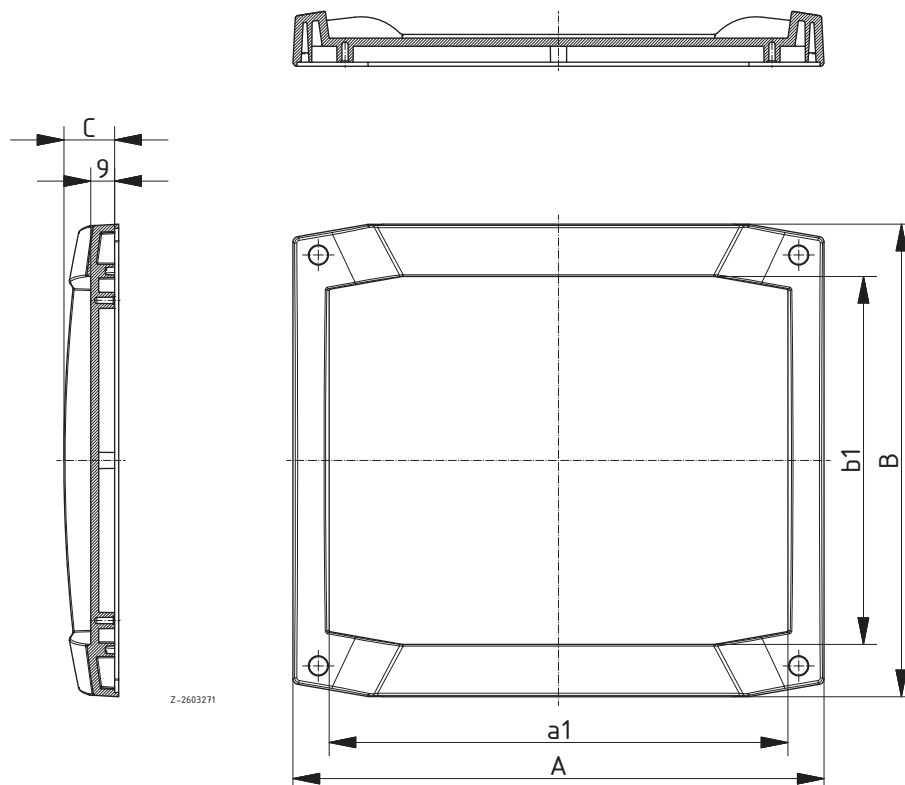

Bocard | Installation area

Installation area with membrane keypad area

Model	Order no.	A	B	C	a1	b1	Colour
BCD 160 CF-7035	20161435	199	177.85	19	171.9	137.9	Light grey
BCD 160 CF-7024	20161424	199	177.85	19	171.9	137.9	Graphite grey
BCD 200 CF-7035	20201435	229	202.85	18.7	202.2	162.9	Light grey
BCD 200 CF-7024	20201424	229	202.85	18.7	202.2	162.9	Graphite grey
BCD 250 CF-7035	20251435	264	232.85	18.6	237.5	192.9	Light grey
BCD 250 CF-7024	20251424	264	232.85	18.6	237.5	192.9	Graphite grey

Scope Of Delivery: 1 installation area, screws, screw covers, sponge rubber seal

Notes: Alternatively the seal can be glued to the control panel (positioned over the internal cut-out) or to the installation area. Ingress protection acc. to DIN EN 60529 possible up to max. IP 65, depending on thickness and type of control panel.

For accessories, please see the end of the chapter