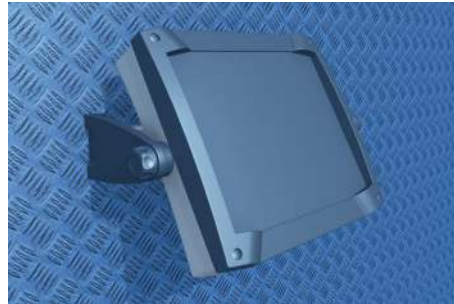

BCD...HS2: The swivelling handle (fixed lock-in position every 15°) permits use as both a carrying and set-up bow for desktop application. Anti-slip elements are fitted to the side sections of the handle, ensuring non-slip properties and stability.

BCD...UWB: With the swivelling wall fitting, an enclosure with a flat base can be mounted on a wall in its optimal position.

Bocard overview: