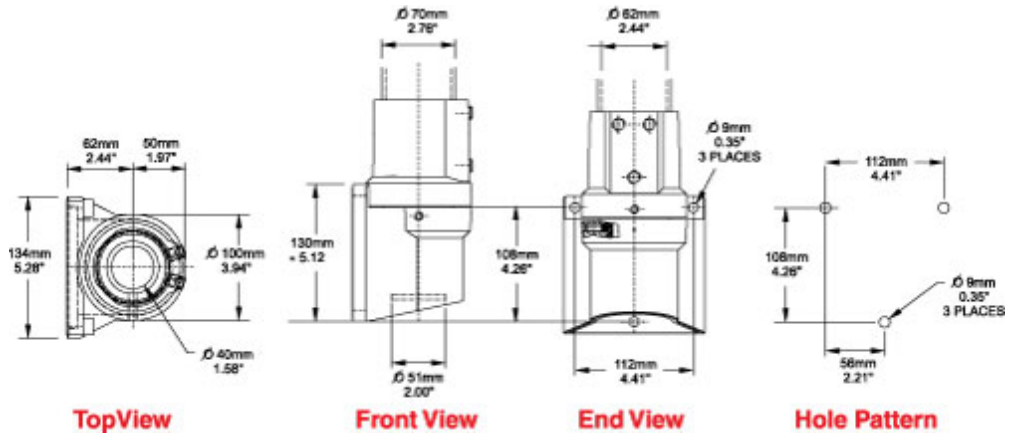

# Tara Plus Vertical Wall Joint TPSSVWJ Series

- Accepts 70mm tube parallel to its mounting surface.
- Die-cast Aluminum G Al Si 12.
- Rotates 316°.

Part No. **R149-010-001**

Tags: TPSS, tara plus, taraplus, suspension system, vertical, wall, joint, round, operator, rotate