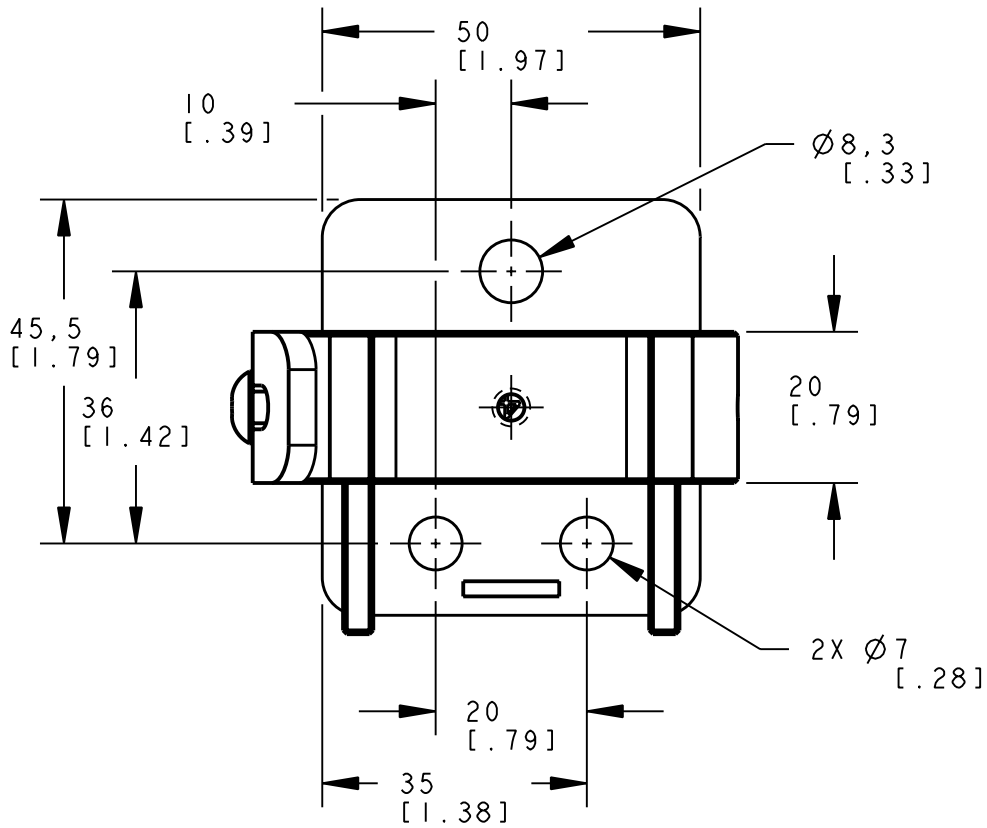

8 7 6 5 4 3 2 1

D
C
B
A

ISOMETRIC VIEW
SCALE 1:1

NOTES:
1. ALL DIMENSIONS ARE MILLIMETERS [INCHES] UNLESS OTHERWISE NOTED.

This drawing is the property of BANNER ENGINEERING CORP. and is proprietary in general and in detail. Its contents shall not be revealed to outside parties without written consent of BANNER.

BANNER ENGINEERING CORP.
P.O. BOX 9414
MINNEAPOLIS, MN 55440

THIRD ANGLE PROJECTION

TITLE
EZA-MBK-12
WEB CAD DRAWINGS 2D/3D

SIZE B	DRAWING NO. 156637	REV.
-----------	------------------------------	------

SCALE 1:1	SHEET 1 OF 1
--------------	-----------------

8 7 6 5 4 3 2 1 PRO/E