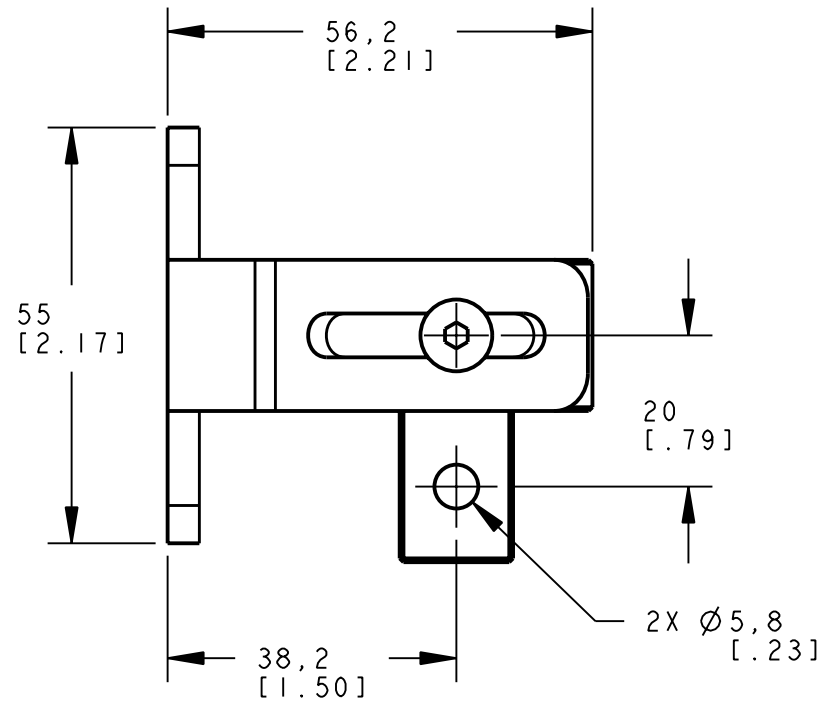

8 7 6 5 4 3 2 1

D
C
B
A

ISOMETRIC VIEW
SCALE 1:1

NOTES:
1. ALL DIMENSIONS ARE MILLIMETERS [INCHES] UNLESS OTHERWISE NOTED.

This drawing is the property of BANNER ENGINEERING CORP. and is proprietary in general and in detail. Its contents shall not be revealed to outside parties without written consent of BANNER.

BANNER ENGINEERING CORP.
P.O. BOX 9414
MINNEAPOLIS, MN 55440

THIRD ANGLE PROJECTION

TITLE
EZA-MBK-12
WEB CAD DRAWINGS 2D/3D

SIZE B	DRAWING NO. 156637	REV.
-----------	------------------------------	------

SCALE 1:1	SHEET 1 OF 1
--------------	-----------------

8 7 6 5 4 3 2 1 PRO/E