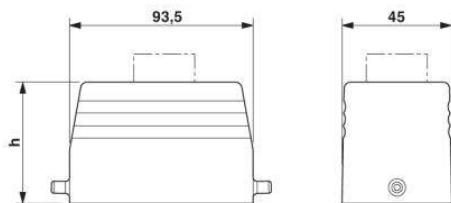

Technical data

General data	
Note	For contact inserts HC-B16, BB32, D40, DD72, HS6, M, K
Design	B16
Height	76 mm
Width	43 mm

Length	94 mm
Housing type	Sleeve housings
Locking type	for single locking latch
Cable exit	Lateral
Type of the screw connection	1x M25
Degree of protection	IP65
Ambient temperature (operation)	-40 °C ... 125 °C
Housing material	Aluminum, die-cast
Housing surface material	Powder-coated, gray

Certificates / Approvals

Certification

GOST

Diagrams/Drawings

Dimensioned drawing

Address

PHOENIX CONTACT Deutschland GmbH
Flachmarktstr. 8
32825 Blomberg, Germany
Phone +49 5235 3 12000
Fax +49 5235 3 41200
<http://www.phoenixcontact.de>