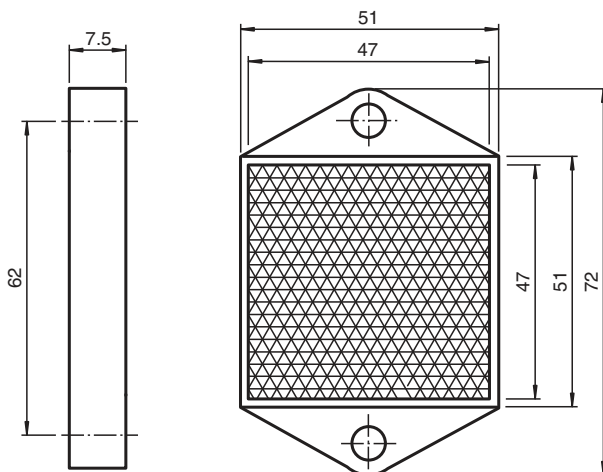

## REF-H51x72

- Mounting holes for simple installation

Reflector, rectangular 51 mm x 72 mm, mounting holes

### Dimensions

### Technical Data

<b>General specifications</b>	
Construction type	rectangular
<b>Ambient conditions</b>	
Ambient temperature	-20 ... 60 °C (-4 ... 140 °F)
<b>Mechanical specifications</b>	
Material	PMMA
Dimensions	51 mm x 72 mm x 7.5 mm
Mounting	mounting holes