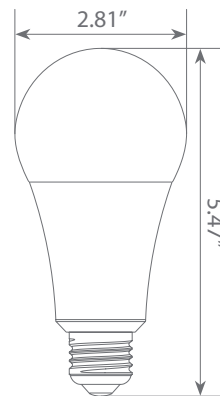

Product Dimensions