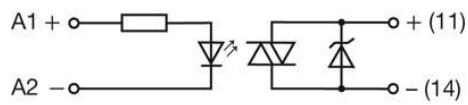

SSS RELAIS 24V/230V 1AAC

Weidmüller Interface GmbH & Co. KG
Klingenbergstraße 16
D-32758 Detmold
Germany
Fon: +49 5231 14-0
Fax: +49 5231 14-292083
www.weidmueller.com

Drawings