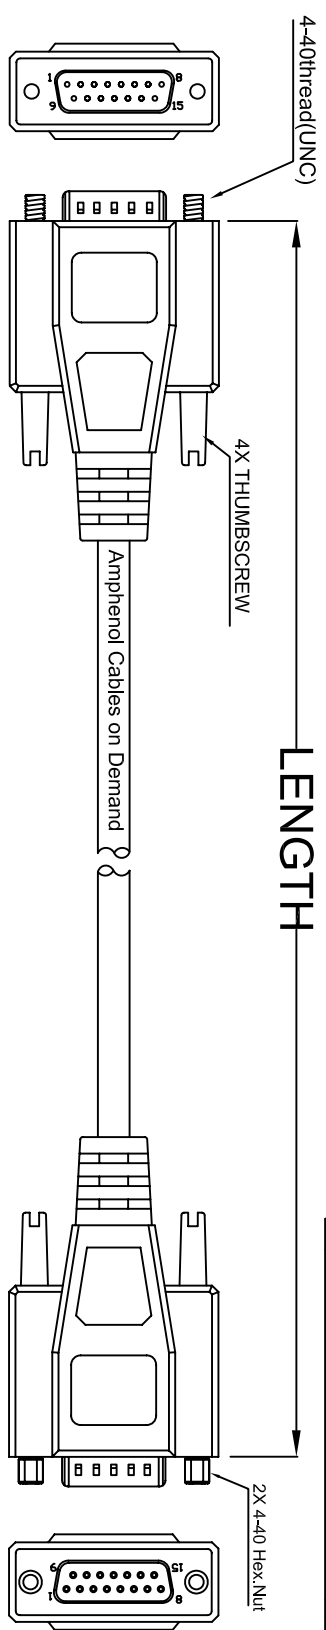

THE INFORMATION CONTAINED IN THIS DRAWING IS THE SOLE PROPERTY OF AMPHENOL CABLES ON DEMAND. ANY REPRODUCTION OR DISCLOSURE TO THIRD PARTIES, IN PART OR WHOLE, WITHOUT THE EXPRESS WRITTEN PERMISSION OF AMPHENOL CABLES ON DEMAND IS PROHIBITED.

REV.	DESCRIPTION	REVISIONS	DATE	APPROVED
A1	NEW RELEASE		07/02/07	
A1	Add wiring color		13/JAN/2012	

LENGTH & P/N Table

LENGTH	P/N	Cable Color
2.5FT ± 1 inch	CS-DSDMDB15MF-002.5	GREY
5FT ± 2 inch	CS-DSDMDB15MF-005	GREY
10FT ± 3 inch	CS-DSDMDB15MF-010	GREY
15FT ± 3 inch	CS-DSDMDB15MF-015	GREY
25FT ± 4 inch	CS-DSDMDB15MF-025	GREY
50FT ± 8 inch	CS-DSDMDB15MF-050	GREY

PIN OUT:

Male	Female	Color
PIN1	PIN1	Black
PIN2	PIN2	Brown
PIN3	PIN3	Red
PIN4	PIN4	Orange
PIN5	PIN5	Yellow
PIN6	PIN6	Green
PIN7	PIN7	Blue
PIN8	PIN8	Purple
PIN9	PIN9	Gray
PIN10	PIN10	White
PIN11	PIN11	Pink
PIN12	PIN12	Light Green
PIN13	PIN13	Black/White
PIN14	PIN14	Brown/White
PIN15	PIN15	Red/White
SHIELD	SHIELD	Drain Wire

UNLESS OTHERWISE SPECIFIED DIMENSIONS ARE IN INCHES TOLERANCES ARE:		EARR NO.	
DECIMALS	±.XX	APPROVALS	DATE
X	±.XX	LF	13/JAN/2012
XX	±.XX	CHECKED	BA
.XXX	±.XXX	RESP ENG	13/JAN/2012

THIRD ANGLE PROJECTION		Amphenol Cables on Demand	
SIZE	DWG. NO.	20 VALLEY ST ENDCOTT, NY 13760	
A	CS-DSDMDB15MF-XXX	Deluxe 15PIN D-Sub MF	