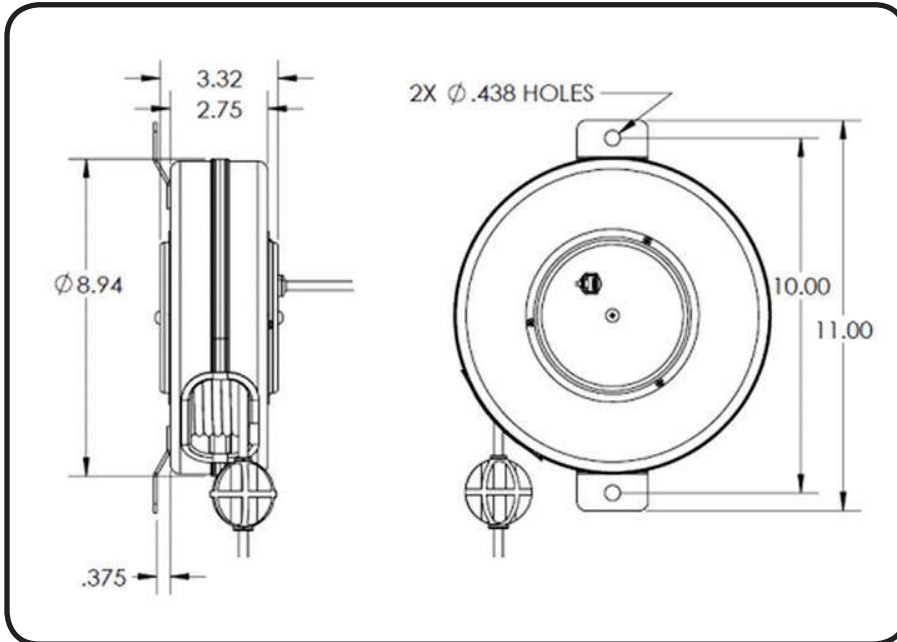

Stage Ninja[®] 40 Foot Retractable CAT5e Unshielded Cable Reel

Premium CAT5e unshielded cable. Pull cable to desired length (it locks in place); give the cable another pull to unlock. Cable instantly retracts into protective housing.

Custom options available. Call 317-829-1507 to learn more. Made in USA 

WARNING

Read all instructions. Keep out of reach of children. The Stage Ninja[®] Retractable Cable Reel is not a toy! This product can cause injury including but not limited to burns, cuts, eye injuries, or amputation if cord is used improperly. Recoil can cause injuries, especially when recoil is unexpected. When unplugging from connection, hold the cable end when retracting to maintain control of recoil. Do not wrap cord around finger, neck, arm, leg or other appendage or body part. The retractable cord is for use by responsible adults only. Do not allow anyone to touch or encounter the reel while it is in use. Stop using the retractable cable reel if the cable becomes frayed, damaged, shows any other signs of wear and tear, or does not function properly. Do not attempt to repair the cord. Wear long pants to reduce the risk of burns and cuts from the retractable cord. Do not place hands, feet, head or any other appendage or body part near housing unit while the cord is extended. Please heed these warning and use retractable cable reel with caution.

Reel Material	Retraction length (US/M) / Connector	Reel Size / Color	Cord Color	Static Length / Connector
Powder Coated Steel	40ft (12.2m) / RJ-45	9 Inch / Black	Black	3ft (.9m) / RJ-45
Weight	Constant Tension Available	Shielded	Mounting	Warranty
8 lbs / 3.6 kg	Yes	No	Flat Mounting Strap	1 Year