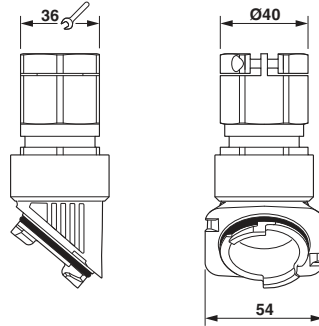

Dimensions

Wrench size, union nut	36 mm
Wrench size, support	36 mm
External cable diameter	13 mm ... 21 mm

Ambient conditions

Ambient temperature (operation)	-40 °C ... 100 °C
---------------------------------	-------------------

Drawings

Cable gland - HC-B-GTRS-M32-ER-AL - 1414658

Dimensional drawing

Dimensional drawing

Classifications

eCl@ss

eCl@ss 5.1	27143424
eCl@ss 6.0	27261207
eCl@ss 8.0	27149109
eCl@ss 9.0	27144432

ETIM