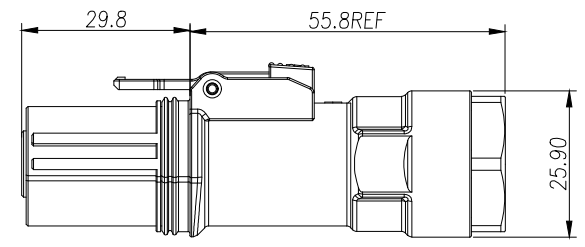

标准料号(带高压互锁)

P/N	产品描述
EX-HA006932	PL18X-201-XX Blind Plug
EX-HA006933	PL18Y-201-XX Blind Plug
EX-HA006934	PL18U-201-XX Blind Plug
EX-HA006935	PL18V-201-XX Blind Plug
EX-HA006936	PL18W-201-XX Blind Plug

THIS DRAWING IS SUPPLIED FOR INFORMATION ONLY. DESIGN FEATURES, SPECIFICATIONS AND PERFORMANCE DATA SHOWN HEREON ARE THE PROPERTY OF THE AMPHENOL CORPORATION. NO RIGHTS OF REPRODUCTION ARE IMPLIED. ALL DIMENSIONS ARE SUBJECT TO NORMAL MANUFACTURING VARIATIONS.

规格参数 (Spec.):

1. 工作温度 Operating temperature: -40° C~+125° C.
2. 描述: 插座防尘盖

Description: Cap for receptacle, see drawing “PL00-200”

	Amphenol Technical Products International GZ					PART NAME: PowerLok 8mm 1POS Plug Assy		
	第三角投影 THIRD ANGLE PROJECTION	页面 SHEET	幅面 SIZE	版次 REV.	比例 SCALE	DWG NO: EX-HA006932~6936		
签名 SIGNATURE 制图 DRAWN Steven		日期 DATE 09/04/20		UNLESS OTHERWISE SPECIFIED 1) All dimensions are in metric(mm). 2) Tolerances are as follows: 0 PL DEC ±1.00 1 PL DEC ±0.50 2 PL DEC ±0.20			CUST PART #: N/A	CUST REV. -
审核 CHECKED		批准 APPROVAL		Angles ±1°				