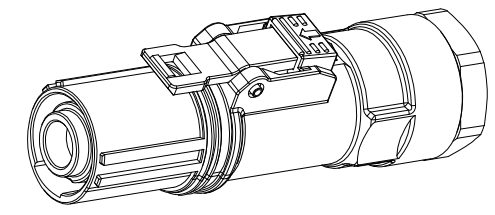

Customer Drawing
Preliminary Drawing
Not For Production

REV		ZONE	ECO	DESCRIPTION	DATE	BY	APPR
1	--	--	--	INITIAL RELEASE	09/04/20	Steven	JL

激光印字

按键颜色见“订购信息”
The color of press key see “Ordering Information”