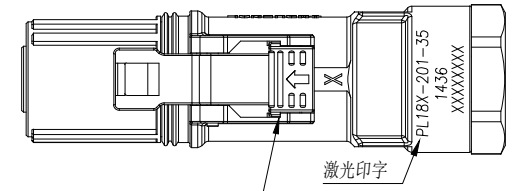

Customer Drawing
Preliminary Drawing
Not For Production

REV		ZONE	ECO	DESCRIPTION	DATE	BY	APPR
1	--	--	--	INITIAL RELEASE	09/04/20	Steven	JL

激光印字

按键颜色见“订购信息”
The color of press key see “Ordering Information”