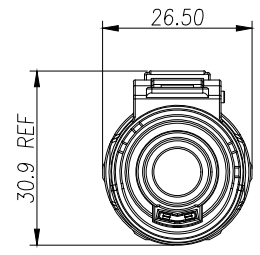

标准料号(带高压互锁)

P/N	产品描述
EX-HA006932	PL18X-201-XX Blind Plug
EX-HA006933	PL18Y-201-XX Blind Plug
EX-HA006934	PL18U-201-XX Blind Plug
EX-HA006935	PL18V-201-XX Blind Plug
EX-HA006936	PL18W-201-XX Blind Plug

THIS DRAWING IS SUPPLIED FOR INFORMATION ONLY. DESIGN FEATURES, SPECIFICATIONS AND PERFORMANCE DATA SHOWN HEREON ARE THE PROPERTY OF THE AMPHENOL CORPORATION. NO RIGHTS OF REPRODUCTION ARE IMPLIED. ALL DIMENSIONS ARE SUBJECT TO NORMAL MANUFACTURING VARIATIONS.

规格参数 (Spec.):

1. 工作温度 Operating temperature: -40° C~+125° C.
2. 描述: 插座防尘盖

Description: Cap for receptacle, see drawing “PL00-200”

	Amphenol Technical Products International GZ					PART NAME: PowerLok 8mm 1POS Plug Assy		
	第三角投影 THIRD ANGLE PROJECTION	页面 SHEET	幅面 SIZE	版次 REV.	比例 SCALE	DWG NO: EX-HA006932~6936		
签名 SIGNATURE 制图 DRAWN Steven		日期 DATE 09/04/20		UNLESS OTHERWISE SPECIFIED 1) All dimensions are in metric(mm). 2) Tolerances are as follows: 0 PL DEC ±1.00 1 PL DEC ±0.50 2 PL DEC ±0.20			CUST PART #: N/A	CUST REV. -
审核 CHECKED		批准 APPROVAL		Angles ±1°				