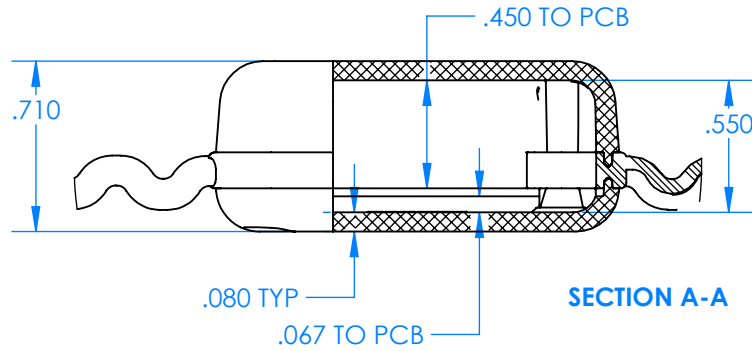

# SERPAC BW22A-YY-AS-ZZ

Electronic Enclosures

**Enclosure color (YY)**  
**Top-Bottom combinations available**  
 BK=black  
 CL=clear  
 TRGY=translucent gray  
 TRRD=translucent red

**Strap color (ZZ)**  
 BK=black  
 BL=blue  
 GM=gunmetal  
 NG=neon green  
 NO=neon orange  
 OR=orange  
 YL=yellow  
 WH=white

PN	Description
5514A	(1) BW2C Top style A
5511A	(1) BW2A Bottom style A
5517A	(1) BW2AS Small Strap style A
6002	(4) #2 X 3/8" PH HD screw. TORQUE 35-60 in-oz

**Watertight enclosure meets or exceeds:**  
**IP67**  
**NEMA 4X, 12, 13**