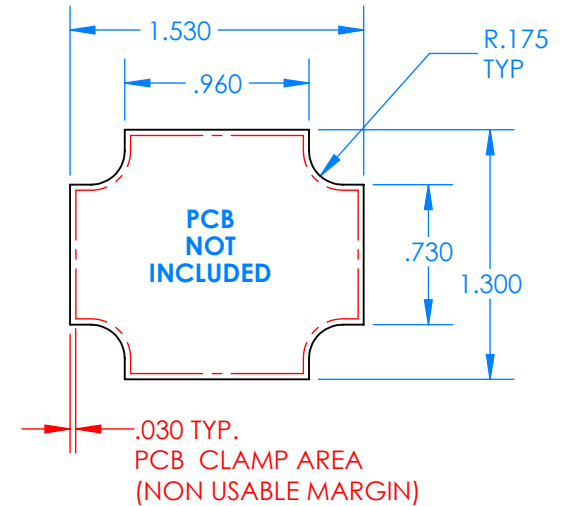

# SERPAC BW22A-YY-AS-ZZ

Electronic Enclosures

**Enclosure color (YY)**  
**Top-Bottom combinations available**  
 BK=black  
 CL=clear  
 TRGY=translucent gray  
 TRRD=translucent red

**Strap color (ZZ)**  
 BK=black  
 BL=blue  
 GM=gunmetal  
 NG=neon green  
 NO=neon orange  
 OR=orange  
 YL=yellow  
 WH=white

PN	Description
5514A	(1) BW2C Top style A
5511A	(1) BW2A Bottom style A
5517A	(1) BW2AS Small Strap style A
6002	(4) #2 X 3/8" PH HD screw. TORQUE 35-60 in-oz

**Watertight enclosure meets or exceeds:**  
**IP67**  
**NEMA 4X, 12, 13**