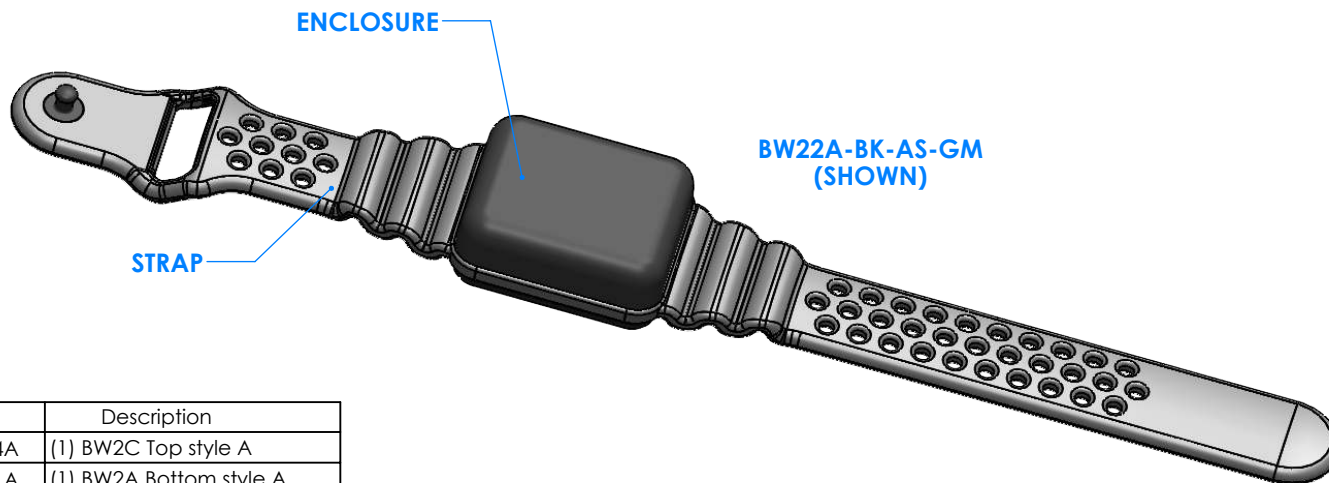

# SERPAC BW22A-YY-AS-ZZ

Electronic Enclosures

**Enclosure color (YY)**  
**Top-Bottom combinations available**  
 BK=black  
 CL=clear  
 TRGY=translucent gray  
 TRRD=translucent red

**Strap color (ZZ)**  
 BK=black  
 BL=blue  
 GM=gunmetal  
 NG=neon green  
 NO=neon orange  
 OR=orange  
 YL=yellow  
 WH=white

PN	Description
5514A	(1) BW2C Top style A
5511A	(1) BW2A Bottom style A
5517A	(1) BW2AS Small Strap style A
6002	(4) #2 X 3/8" PH HD screw. TORQUE 35-60 in-oz

**Watertight enclosure meets or exceeds:**  
**IP67**  
**NEMA 4X, 12, 13**