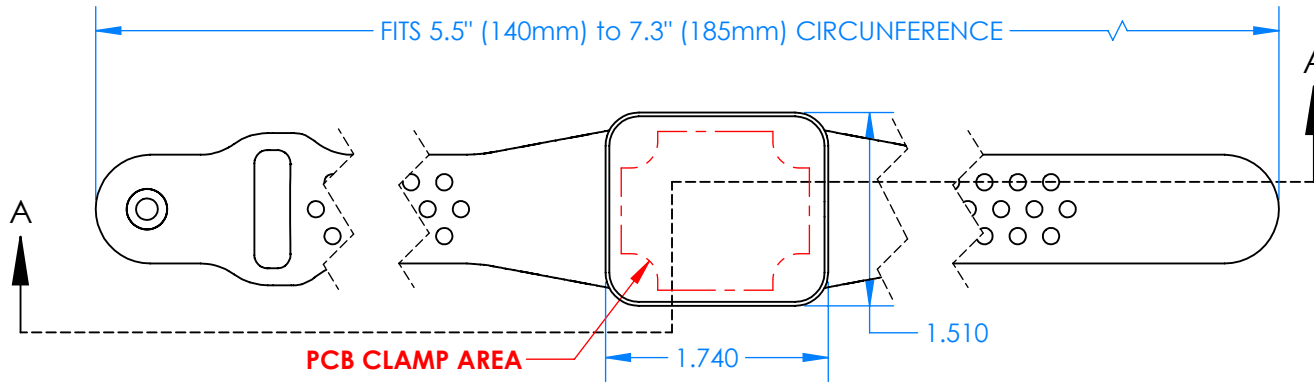

# SERPAC BW22A-YY-AS-ZZ

Electronic Enclosures

**Enclosure color (YY)**  
**Top-Bottom combinations available**  
 BK=black  
 CL=clear  
 TRGY=translucent gray  
 TRRD=translucent red

**Strap color (ZZ)**  
 BK=black  
 BL=blue  
 GM=gunmetal  
 NG=neon green  
 NO=neon orange  
 OR=orange  
 YL=yellow  
 WH=white

PN	Description
5514A	(1) BW2C Top style A
5511A	(1) BW2A Bottom style A
5517A	(1) BW2AS Small Strap style A
6002	(4) #2 X 3/8" PH HD screw. TORQUE 35-60 in-oz

**Watertight enclosure meets or exceeds:**  
**IP67**  
**NEMA 4X, 12, 13**