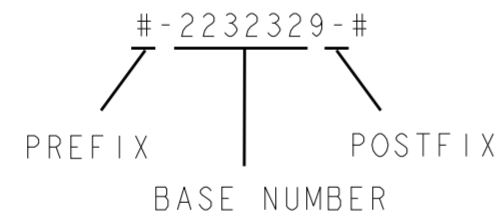

LOC		DIST		REVISIONS			
P	LTR	DESCRIPTION	DATE	DWN	APVD		
-	-	SEE SHEET 1	-	-	-		

FOR ANY KEYING CONFIGURATION, THERE ARE EIGHT COLORS AVAILABLE, BESIDES THE NATURAL COLOR, THERE ARE OTHER SEVEN COLORS, INCLUDE: YELLOW, BLUE, GREY, PURPLE, RED, GREEN, BLACK. THE WHITE VERSION IS PRELIMINARY. THE P/N OF THE COLOR CONNECTOR ARE BASED ON THE NATURAL CONNECTOR, THE PREFIX AND POSTFIX ARE THE SAME FOR THE SAME KEYING CONFIGURATION, BUT THE BASE NUMBERS ARE DIFFERENT ACCORDING TO DIFFERENT COLOR. THE FOLLOWING SHOWS WHAT'S THE P/N FOR COLOR CONNECTOR

COLOR	PART NUMBER OF THE CONNECTOR				COMMENTS
	WITH TIN PLATING CONTACT		WITH AG PLATING CONTACT		
NATURAL	#-2232329-#	#-2232367-#	#-2232384-#	#-2232385-#	THE DETAIL P/N FOR DIFFERENT KEYING SEE SHEET 1 & 2
RED	#-2232368-#	#-2232369-#	#-2232386-#	#-2232387-#	THE PREFIX AND POSTFIX ARE THE SAME WITH THE P/N OF THE NATURAL CONNECTOR FOR THE SAME KEYING CONFIGURATION, JUST THE BASE NUMBERS ARE DIFFERENT BASED ON DIFFERENT COLOR. # CAN BE THE NUMBER FROM 0 TO 9.
BLUE	#-2232370-#	#-2232371-#	#-2232388-#	#-2232389-#	
YELLOW	#-2232372-#	#-2232373-#	#-2232390-#	#-2232391-#	
BALCK	#-2232374-#	#-2232375-#	#-2232392-#	#-2232393-#	
GREY	#-2232376-#	#-2232377-#	#-2232394-#	#-2232395-#	
GREEN	#-2232378-#	#-2232379-#	#-2232396-#	#-2232397-#	
PURPLE	#-2232380-#	#-2232381-#	#-2232398-#	#-2232399-#	
WHITE	#-2232382-#	#-2232383-#	#-2232400-#	#-2232401-#	

THIS DRAWING IS A CONTROLLED DOCUMENT.		DWN	18MAR2013	STE TE Connectivity
DIMENSIONS: mm		CHK	18MAR2013	
TOLERANCES UNLESS OTHERWISE SPECIFIED:		APVD	18MAR2013	
0 PLC ±	1 PLC ±	NAME		RAST 2.5 TAB HEADER ASSY TH, VERTICAL, EXTERNAL LOCKING FULLY
2 PLC ±	3 PLC ±	PRODUCT SPEC		
4 PLC ±	ANGLES ±	APPLICATION SPEC		SIZE
MATERIAL	FINISH	WEIGHT		CAGE CODE
CUSTOMER DRAWING		SCALE 4:1		DRAWING NO
		SHEET 3 OF 3		RESTRICTED TO
		REV A