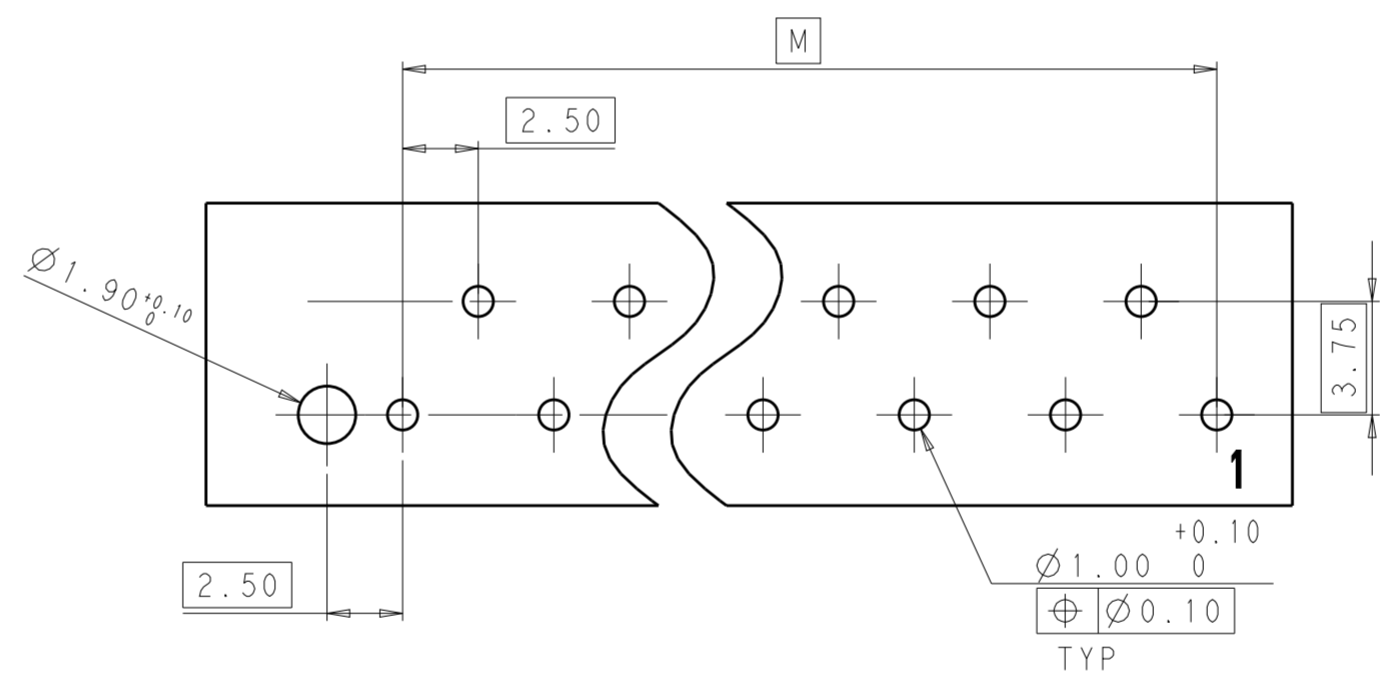

THIS DRAWING IS UNPUBLISHED. RELEASED FOR PUBLICATION 20
 © COPYRIGHT 20 BY - ALL RIGHTS RESERVED.

LOC		DIST		REVISIONS			
P	LTR	DESCRIPTION	DATE	DWN	APVD		
	A	FIRST RELEASE	18MAR2013	MZ	YHM		

- NOTE
- 1 MATERIAL: HOUSING, NYLON, UL94 V0, 750°C GWT NO FLAME COLOR NATURAL, CONTACT, COPPER ALLOY, 0.60MM THICK
 - 2 FINISH: TIN PLATING OVER NICKEL UNDERPLATING
 - 3 PCB LAYOUT AS SHOWN
 - 4 PACKAGING: LOOSE PIECE OR TUBE. THE PART NUMBERS IN THIS DRAWING ARE WITH LOOSE PIECE PACKAGING. PLEASE CONTACT TE SALES REPRESENTATIVES FOR TUBE PACKAGING REQUIREMENT.

SECTION A-A

PCB LAYOUT-SOLDER SIDE

40.10	35.00	15
37.60	32.50	14
35.10	30.00	13
32.60	27.50	12
30.10	25.00	11
27.60	22.50	10
25.10	20.00	9
22.60	17.50	8
20.10	15.00	7
17.60	12.50	6
15.10	10.00	5
12.60	7.50	4
10.10	5.00	3
N	M	NO. OF POS.

THIS DRAWING IS A CONTROLLED DOCUMENT.

DWN	MARK ZHU	18MAR2013	TE Connectivity
CHK	DANIEL ZHANG	18MAR2013	
APVD	YUJHONG MAO	18MAR2013	
NAME	RAST 2.5 TAB HEADER ASSY TH, VERTICAL, EXTERNAL LOCKING FULLY		
DIMENSIONS:	mm 		PRODUCT SPEC 108-106079
TOLERANCES UNLESS OTHERWISE SPECIFIED:	0 PLC ± 1 PLC ± 2 PLC ±0.2 3 PLC ± 4 PLC ± ANGLES ±1° FINISH		APPLICATION SPEC -
MATERIAL	-		WEIGHT -
CUSTOMER DRAWING			SIZE CAGE CODE DRAWING NO RESTRICTED TO A200779 C-2232329 -
SCALE 4:1			SHEET 1 OF 3 REV A

PICTORIAL VIEW KEY

THIS DRAWING IS A CONTROLLED DOCUMENT.		DWN MARK ZHU 18MAR2013	TE Connectivity
DIMENSIONS: mm		CHK DANIEL ZHANG 18MAR2013	
TOLERANCES UNLESS OTHERWISE SPECIFIED: 0 PLC ± 1 PLC ± 2 PLC ±0.2 3 PLC ± 4 PLC ± ANGLES ±1° FINISH		APVD YUJHONG MAO 18MAR2013	
MATERIAL		NAME RAST 2.5 TAB HEADER ASSY TH, VERTICAL, EXTERNAL LOCKING FULLY	
-		PRODUCT SPEC -	SIZE A200779
-		APPLICATION SPEC -	DRAWING NO C-2232329
-		WEIGHT -	RESTRICTED TO -
-		CUSTOMER DRAWING	SCALE 4:1 SHEET 2 OF 3 REV A