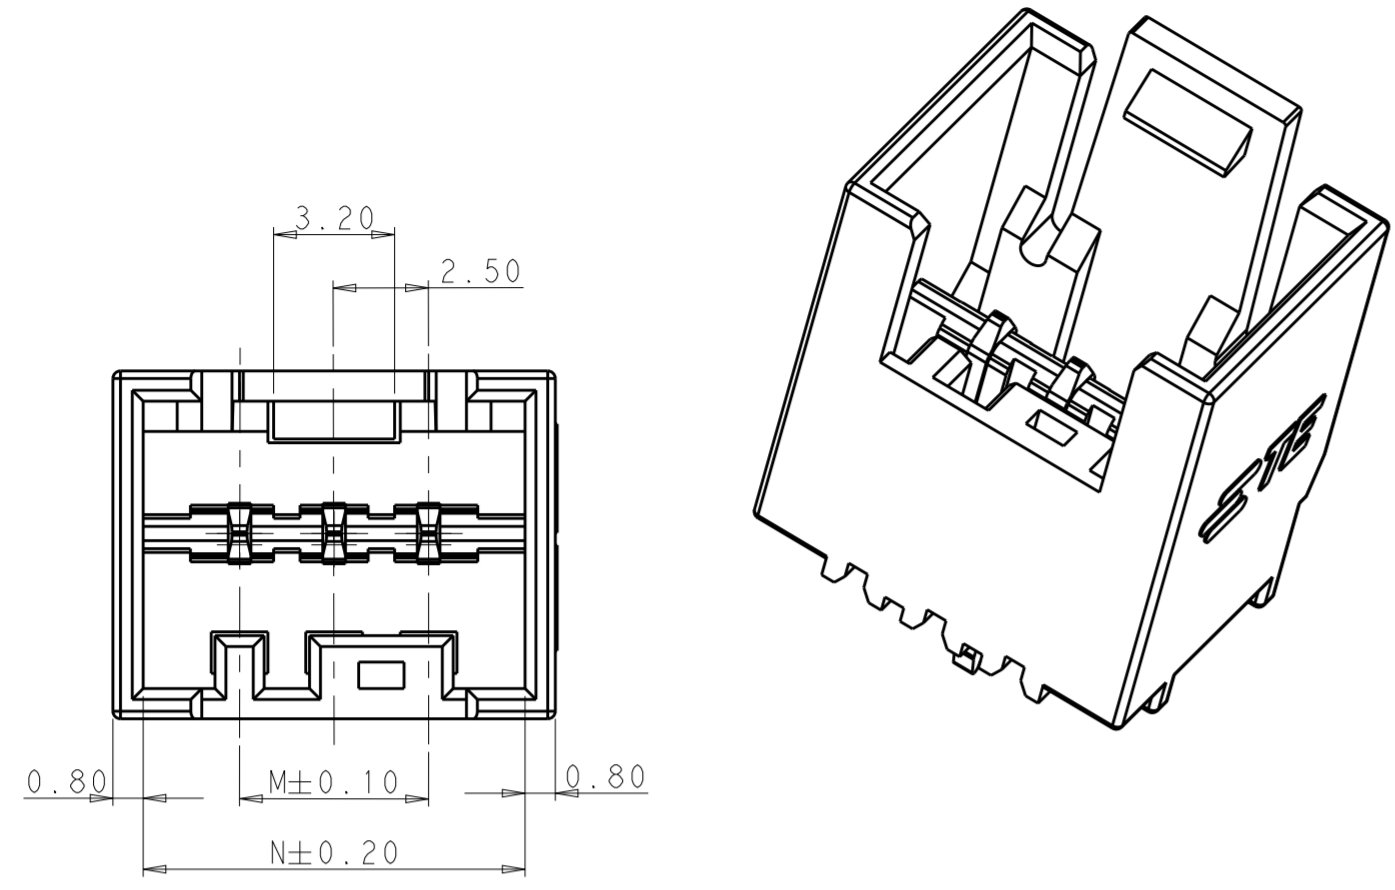

THIS DRAWING IS UNPUBLISHED. RELEASED FOR PUBLICATION 20
 © COPYRIGHT 20 BY - ALL RIGHTS RESERVED.

LOC		DIST		REVISIONS			
P	LTR	DESCRIPTION	DATE	DWN	APVD		
	A	FIRST RELEASE	18MAR2013	MZ	YHM		

- NOTE
- 1 MATERIAL: HOUSING, NYLON, UL94 V0, 750°C GWT NO FLAME COLOR NATURAL, CONTACT, COPPER ALLOY, 0.60MM THICK
 - 2 FINISH: TIN PLATING OVER NICKEL UNDERPLATING
 - 3 PCB LAYOUT AS SHOWN
 - 4 PACKAGING: LOOSE PIECE OR TUBE. THE PART NUMBERS IN THIS DRAWING ARE WITH LOOSE PIECE PACKAGING. PLEASE CONTACT TE SALES REPRESENTATIVES FOR TUBE PACKAGING REQUIREMENT.

SECTION A-A

PCB LAYOUT-SOLDER SIDE

40.10	35.00	15
37.60	32.50	14
35.10	30.00	13
32.60	27.50	12
30.10	25.00	11
27.60	22.50	10
25.10	20.00	9
22.60	17.50	8
20.10	15.00	7
17.60	12.50	6
15.10	10.00	5
12.60	7.50	4
10.10	5.00	3
N	M	NO. OF POS.

THIS DRAWING IS A CONTROLLED DOCUMENT.

DWN	MARK ZHU	18MAR2013	TE Connectivity
CHK	DANIEL ZHANG	18MAR2013	
APVD	YUJHONG MAO	18MAR2013	
NAME	RAST 2.5 TAB HEADER ASSY TH, VERTICAL, EXTERNAL LOCKING FULLY		
DIMENSIONS:	mm 		PRODUCT SPEC 108-106079
TOLERANCES UNLESS OTHERWISE SPECIFIED:	0 PLC ± 1 PLC ± 2 PLC ±0.2 3 PLC ± 4 PLC ± ANGLES ±1° FINISH		APPLICATION SPEC -
MATERIAL	-		WEIGHT -
CUSTOMER DRAWING			SIZE CAGE CODE DRAWING NO RESTRICTED TO A200779 C-2232329 -
SCALE 4:1			SHEET 1 OF 3 REV A

PICTORIAL VIEW KEY

THIS DRAWING IS A CONTROLLED DOCUMENT.		DWN MARK ZHU 18MAR2013	TE Connectivity
DIMENSIONS: mm		CHK DANIEL ZHANG 18MAR2013	
TOLERANCES UNLESS OTHERWISE SPECIFIED: 0 PLC ± 1 PLC ± 2 PLC ±0.2 3 PLC ± 4 PLC ± ANGLES ±1° FINISH		APVD YUJHONG MAO 18MAR2013	
MATERIAL		NAME RAST 2.5 TAB HEADER ASSY TH, VERTICAL, EXTERNAL LOCKING FULLY	
-		PRODUCT SPEC -	SIZE A200779
-		APPLICATION SPEC -	DRAWING NO C-2232329
-		WEIGHT -	RESTRICTED TO -
-		CUSTOMER DRAWING	SCALE 4:1 SHEET 2 OF 3 REV A