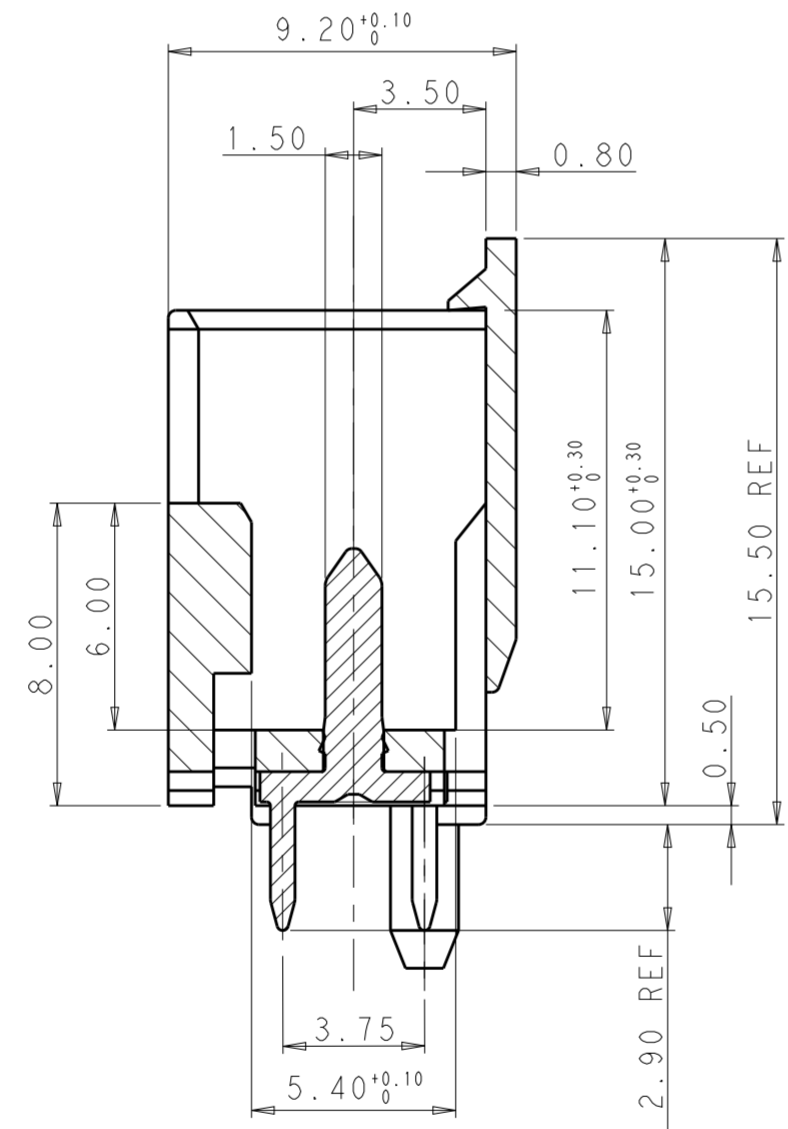

THIS DRAWING IS UNPUBLISHED. RELEASED FOR PUBLICATION 20
 © COPYRIGHT 20 BY - ALL RIGHTS RESERVED.

LOC		DIST		REVISIONS			
P	LTR	DESCRIPTION	DATE	DWN	APVD		
	A	FIRST RELEASE	18MAR2013	MZ	YHM		

- NOTE
- 1 MATERIAL: HOUSING, NYLON, UL94 V0, 750°C GWT NO FLAME COLOR NATURAL, CONTACT, COPPER ALLOY, 0.60MM THICK
 - 2 FINISH: TIN PLATING OVER NICKEL UNDERPLATING
 - 3 PCB LAYOUT AS SHOWN
 - 4 PACKAGING: LOOSE PIECE OR TUBE. THE PART NUMBERS IN THIS DRAWING ARE WITH LOOSE PIECE PACKAGING. PLEASE CONTACT TE SALES REPRESENTATIVES FOR TUBE PACKAGING REQUIREMENT.

SECTION A-A

PCB LAYOUT-SOLDER SIDE

40.10	35.00	15
37.60	32.50	14
35.10	30.00	13
32.60	27.50	12
30.10	25.00	11
27.60	22.50	10
25.10	20.00	9
22.60	17.50	8
20.10	15.00	7
17.60	12.50	6
15.10	10.00	5
12.60	7.50	4
10.10	5.00	3
N	M	NO. OF POS.

THIS DRAWING IS A CONTROLLED DOCUMENT.

DWN	MARK ZHU	18MAR2013	TE Connectivity
CHK	DANIEL ZHANG	18MAR2013	
APVD	YUJHONG MAO	18MAR2013	
NAME	RAST 2.5 TAB HEADER ASSY TH, VERTICAL, EXTERNAL LOCKING FULLY		
DIMENSIONS:	mm 		PRODUCT SPEC 108-106079
TOLERANCES UNLESS OTHERWISE SPECIFIED:	0 PLC ± 1 PLC ± 2 PLC ±0.2 3 PLC ± 4 PLC ± ANGLES ±1° FINISH		APPLICATION SPEC -
MATERIAL	-		WEIGHT -
CUSTOMER DRAWING			SIZE CAGE CODE DRAWING NO RESTRICTED TO A200779 C-2232329 -
SCALE 4:1			SHEET 1 OF 3 REV A

PICTORIAL VIEW KEY

THIS DRAWING IS A CONTROLLED DOCUMENT.		DWN MARK ZHU 18MAR2013	TE Connectivity
DIMENSIONS: mm		CHK DANIEL ZHANG 18MAR2013	
TOLERANCES UNLESS OTHERWISE SPECIFIED: 0 PLC ± 1 PLC ± 2 PLC ±0.2 3 PLC ± 4 PLC ± ANGLES ±1° FINISH		APVD YUJHONG MAO 18MAR2013	
MATERIAL		NAME RAST 2.5 TAB HEADER ASSY TH, VERTICAL, EXTERNAL LOCKING FULLY	
-		PRODUCT SPEC -	SIZE A200779
-		APPLICATION SPEC -	DRAWING NO C-2232329
-		WEIGHT -	RESTRICTED TO -
-		CUSTOMER DRAWING	SCALE 4:1 SHEET 2 OF 3 REV A