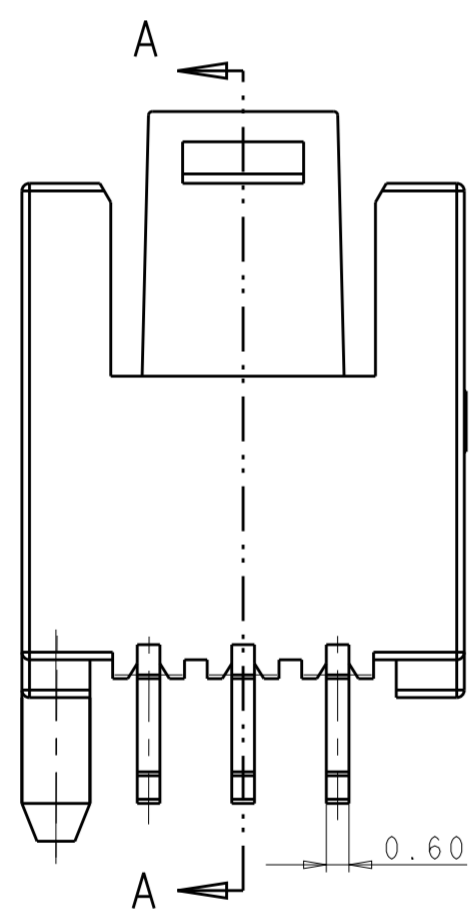

THIS DRAWING IS UNPUBLISHED. RELEASED FOR PUBLICATION 20
 © COPYRIGHT 20 BY - ALL RIGHTS RESERVED.

LOC		DIST		REVISIONS			
P	LTR	DESCRIPTION	DATE	DWN	APVD		
	A	FIRST RELEASE	18MAR2013	MZ	YHM		

- NOTE
- 1 MATERIAL: HOUSING, NYLON, UL94 V0, 750°C GWT NO FLAME COLOR NATURAL, CONTACT, COPPER ALLOY, 0.60MM THICK
 - 2 FINISH: TIN PLATING OVER NICKEL UNDERPLATING
 - 3 PCB LAYOUT AS SHOWN
 - 4 PACKAGING: LOOSE PIECE OR TUBE. THE PART NUMBERS IN THIS DRAWING ARE WITH LOOSE PIECE PACKAGING. PLEASE CONTACT TE SALES REPRESENTATIVES FOR TUBE PACKAGING REQUIREMENT.

SECTION A-A

PCB LAYOUT-SOLDER SIDE

40.10	35.00	15
37.60	32.50	14
35.10	30.00	13
32.60	27.50	12
30.10	25.00	11
27.60	22.50	10
25.10	20.00	9
22.60	17.50	8
20.10	15.00	7
17.60	12.50	6
15.10	10.00	5
12.60	7.50	4
10.10	5.00	3
N	M	NO. OF POS.

THIS DRAWING IS A CONTROLLED DOCUMENT.

DWN	MARK ZHU	18MAR2013	TE Connectivity
CHK	DANIEL ZHANG	18MAR2013	
APVD	YUJHONG MAO	18MAR2013	
NAME	RAST 2.5 TAB HEADER ASSY TH, VERTICAL, EXTERNAL LOCKING FULLY		
DIMENSIONS:	mm 		PRODUCT SPEC 108-106079
TOLERANCES UNLESS OTHERWISE SPECIFIED:	0 PLC ± 1 PLC ± 2 PLC ±0.2 3 PLC ± 4 PLC ± ANGLES ±1° FINISH		APPLICATION SPEC -
MATERIAL	-		WEIGHT -
CUSTOMER DRAWING			SIZE CAGE CODE DRAWING NO RESTRICTED TO A200779 C-2232329 -
SCALE 4:1			SHEET 1 OF 3 REV A

PICTORIAL VIEW KEY

THIS DRAWING IS A CONTROLLED DOCUMENT.		DWN MARK ZHU 18MAR2013	TE Connectivity
DIMENSIONS: mm		CHK DANIEL ZHANG 18MAR2013	
TOLERANCES UNLESS OTHERWISE SPECIFIED: 0 PLC ± 1 PLC ± 2 PLC ±0.2 3 PLC ± 4 PLC ± ANGLES ±1° FINISH		APVD YUJHONG MAO 18MAR2013	
MATERIAL		NAME RAST 2.5 TAB HEADER ASSY TH, VERTICAL, EXTERNAL LOCKING FULLY	
-		PRODUCT SPEC -	SIZE A200779
-		APPLICATION SPEC -	DRAWING NO C-2232329
-		WEIGHT -	RESTRICTED TO -
-		CUSTOMER DRAWING	SCALE 4:1 SHEET 2 OF 3 REV A