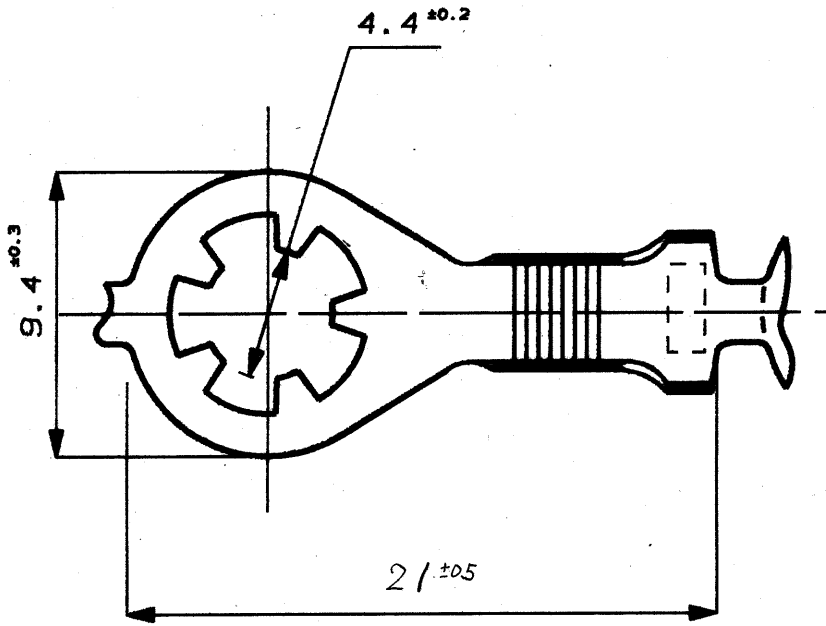

NUMBER C-173638
3rd ANGLE PROJECTION

METRIC

DIMENSIONS IN MILLIMETERS. DO NOT SCALE PRINT

© 1985 BY AMP (Japan) LTD.
ALL RIGHTS RESERVED.
AMP PRODUCTS COVERED BY PATENTS
AND OR PATENTS PENDING

AMP
AMP (JAPAN), LTD.
Tokyo, Japan

一般公差: ±0.4	抱合電線断面径 AWG #18-#14	絶縁外皮 φ2.67-φ3.68
	材料 冷間圧延鋼	仕上げ 錫めっき

PRINT DIST	O RELEASED J84-7827			SCALE	SIZE	LOC	NUMBER	REV.	SHEET
	LTR	REVISION RECORD	DR. CHK DATE	4-1	A4	J	C-173638	0	1-1
DR.	H. Betani 4/12/85			DE.	NAME				
CHK.	M. Iseki 4/12/85			APP.	RING TERMINAL				