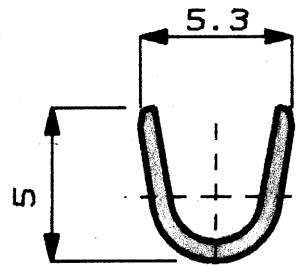

NUMBER C-173638
3rd ANGLE PROJECTION

METRIC

DIMENSIONS IN MILLIMETERS. DO NOT SCALE PRINT

© 1985 BY AMP (Japan) LTD.
ALL RIGHTS RESERVED.
AMP PRODUCTS COVERED BY PATENTS
AND OR PATENTS PENDING

AMP
AMP (JAPAN), LTD.
Tokyo, Japan

一般公差: ±0.4	抱合電線断面径 AWG #18-#14	絶縁外皮 φ2.67-φ3.68
	材料 冷間圧延鋼	仕上げ 錫めっき

PRINT DIST	O RELEASED J84-7827			SCALE	SIZE	LOC	NUMBER	REV.	SHEET
	LTR	REVISION RECORD	DR. CHK DATE	4-1	A4	J	C-173638	0	1-1
DR.	H. Betani 4/12/85			DE.	NAME				
CHK.	M. Iseki 4/12/85			APP.	RING TERMINAL				