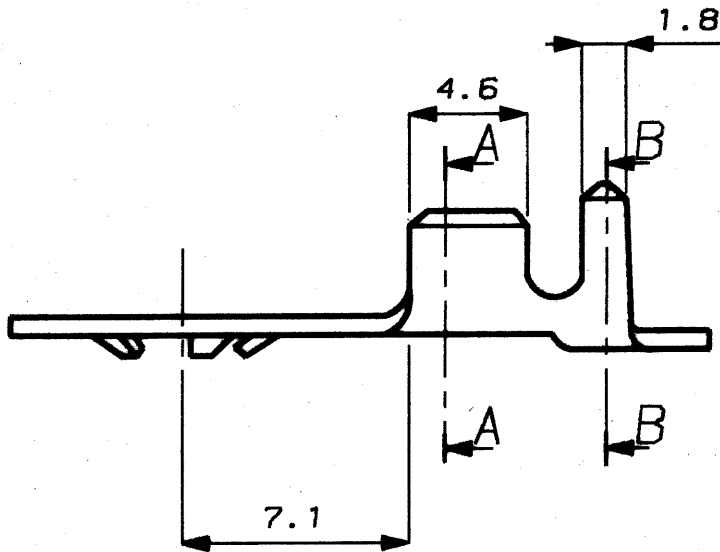

NUMBER C-173638
3rd ANGLE PROJECTION

METRIC

DIMENSIONS IN MILLIMETERS. DO NOT SCALE PRINT

© 1985 BY AMP (Japan) LTD.
ALL RIGHTS RESERVED.
AMP PRODUCTS COVERED BY PATENTS
AND OR PATENTS PENDING

AMP
AMP (JAPAN), LTD.
Tokyo, Japan

一般公差: ±0.4	抱合電線断面径 AWG #18-#14	絶縁外皮 φ2.67-φ3.68
	材料 冷間圧延鋼	仕上げ 錫めっき

PRINT DIST	O RELEASED J84-7827			SCALE	SIZE	LOC	NUMBER	REV.	SHEET
	LTR	REVISION RECORD	DR. CHK DATE	4-1	A4	J	C-173638	0	1-1
DR.	H. Betani 4/12/85			DE.	NAME				
CHK.	M. Iseki 4/12/85			APP.	RING TERMINAL