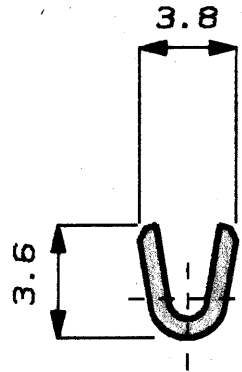

NUMBER C-173638
3rd ANGLE PROJECTION

METRIC

DIMENSIONS IN MILLIMETERS. DO NOT SCALE PRINT

© 1985 BY AMP (Japan) LTD.
ALL RIGHTS RESERVED.
AMP PRODUCTS COVERED BY PATENTS
AND OR PATENTS PENDING

AMP
AMP (JAPAN), LTD.
Tokyo, Japan

一般公差: ±0.4	抱合電線断面径 AWG #18-#14	絶縁外皮 φ2.67-φ3.68
	材料 冷間圧延鋼	仕上げ 錫めっき

PRINT DIST	O RELEASED J84-7827			SCALE	SIZE	LOC	NUMBER	REV.	SHEET
	LTR	REVISION RECORD	DR. CHK DATE	4-1	A4	J	C-173638	0	1-1
DR.	H. Betani 4/12/85			DE.	NAME				
CHK.	M. Iseki 4/12/85			APP.	RING TERMINAL				