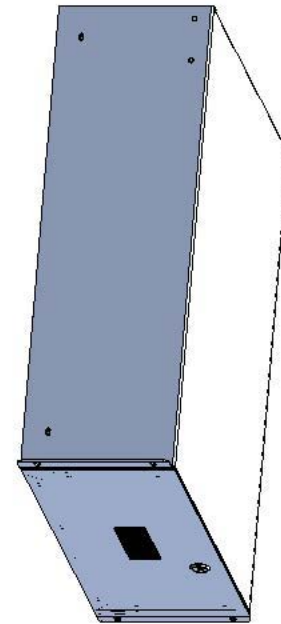

TOP VIEW

SIDE VIEW WITHOUT SHROUD

FRONT VIEW

4X
Ø.25 X .38
MTG SLOT

Item Number	Title	Quantity
1	RDRW - DRAWER BODY	1
2	RDRW - DRAWER PLATE	1
3	RDRW - DRAWER SHROUD	1
4	SLIDE 22" FULL TRAVEL	2
5	LOC KEY-LOCK WITH NUT H-7.5 MM	1
6	PLASTIC HANDLE	1

PART NUMBERS

RDRW1900722BK1	PAINTED BLACK TEXTURED
RDRW1900722CG1	PAINTED GREY/BEIGE TEXTURED
RDRW1900722LG1	PAINTED RAL7035 TEXTURED

NOTES

Maximum Weight 60 lb No Rear Support
Maximum Weight 120 lb Rear Supported
Mounting Hardware Included

Data subject to change without notice. Isometric drawing not to scale.

**HAMMOND
MANUFACTURING™**
www.hammondmfg.com
PART NO. RDRW1900722