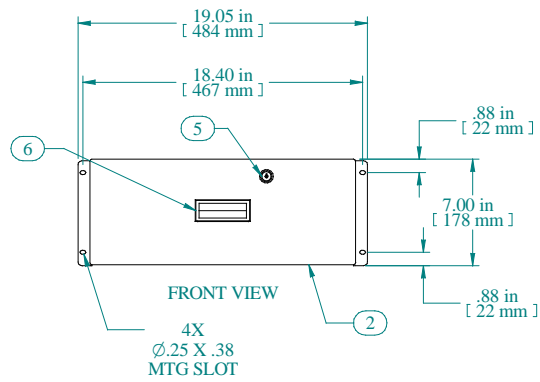

TOP VIEW

SIDE VIEW WITHOUT SHROUD

FRONT VIEW

4X
Ø.25 X .38
MTG SLOT

Item Number	Title	Quantity
1	RDRW - DRAWER BODY	1
2	RDRW - DRAWER PLATE	1
3	RDRW - DRAWER SHROUD	1
4	SLIDE 22" FULL TRAVEL	2
5	LOC KEY-LOCK WITH NUT H-7.5 MM	1
6	PLASTIC HANDLE	1

PART NUMBERS

RDRW1900722BK1	PAINTED BLACK TEXTURED
RDRW1900722CG1	PAINTED GREY/BEIGE TEXTURED
RDRW1900722LG1	PAINTED RAL7035 TEXTURED

NOTES

Maximum Weight 60 lb No Rear Support
Maximum Weight 120 lb Rear Supported
Mounting Hardware Included

Data subject to change without notice. Isometric drawing not to scale.

**HAMMOND
MANUFACTURING™**
www.hammondmfg.com
PART NO. RDRW1900722