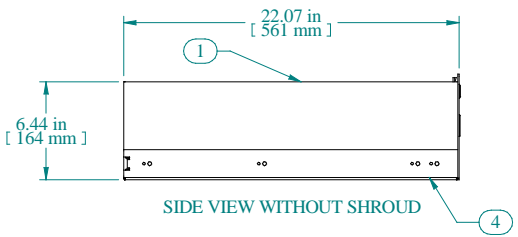

TOP VIEW

SIDE VIEW WITHOUT SHROUD

FRONT VIEW

4X
Ø.25 X .38
MTG SLOT

Item Number	Title	Quantity
1	RDRW - DRAWER BODY	1
2	RDRW - DRAWER PLATE	1
3	RDRW - DRAWER SHROUD	1
4	SLIDE 22" FULL TRAVEL	2
5	LOC KEY-LOCK WITH NUT H-7.5 MM	1
6	PLASTIC HANDLE	1

PART NUMBERS

RDRW1900722BK1	PAINTED BLACK TEXTURED
RDRW1900722CG1	PAINTED GREY/BEIGE TEXTURED
RDRW1900722LG1	PAINTED RAL7035 TEXTURED

NOTES

Maximum Weight 60 lb No Rear Support
Maximum Weight 120 lb Rear Supported
Mounting Hardware Included

Data subject to change without notice. Isometric drawing not to scale.

**HAMMOND
MANUFACTURING™**
www.hammondmfg.com
PART NO. RDRW1900722