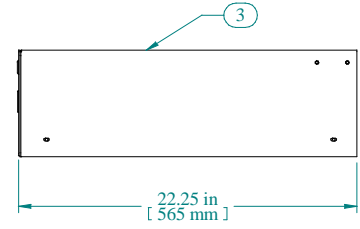

TOP VIEW

SIDE VIEW WITHOUT SHROUD

FRONT VIEW

4X
Ø.25 X .38
MTG SLOT

Item Number	Title	Quantity
1	RDRW - DRAWER BODY	1
2	RDRW - DRAWER PLATE	1
3	RDRW - DRAWER SHROUD	1
4	SLIDE 22" FULL TRAVEL	2
5	LOC KEY-LOCK WITH NUT H-7.5 MM	1
6	PLASTIC HANDLE	1

PART NUMBERS

RDRW1900722BK1	PAINTED BLACK TEXTURED
RDRW1900722CG1	PAINTED GREY/BEIGE TEXTURED
RDRW1900722LG1	PAINTED RAL7035 TEXTURED

NOTES

Maximum Weight 60 lb No Rear Support
Maximum Weight 120 lb Rear Supported
Mounting Hardware Included

Data subject to change without notice. Isometric drawing not to scale.

**HAMMOND
MANUFACTURING™**
www.hammondmfg.com
PART NO. RDRW1900722