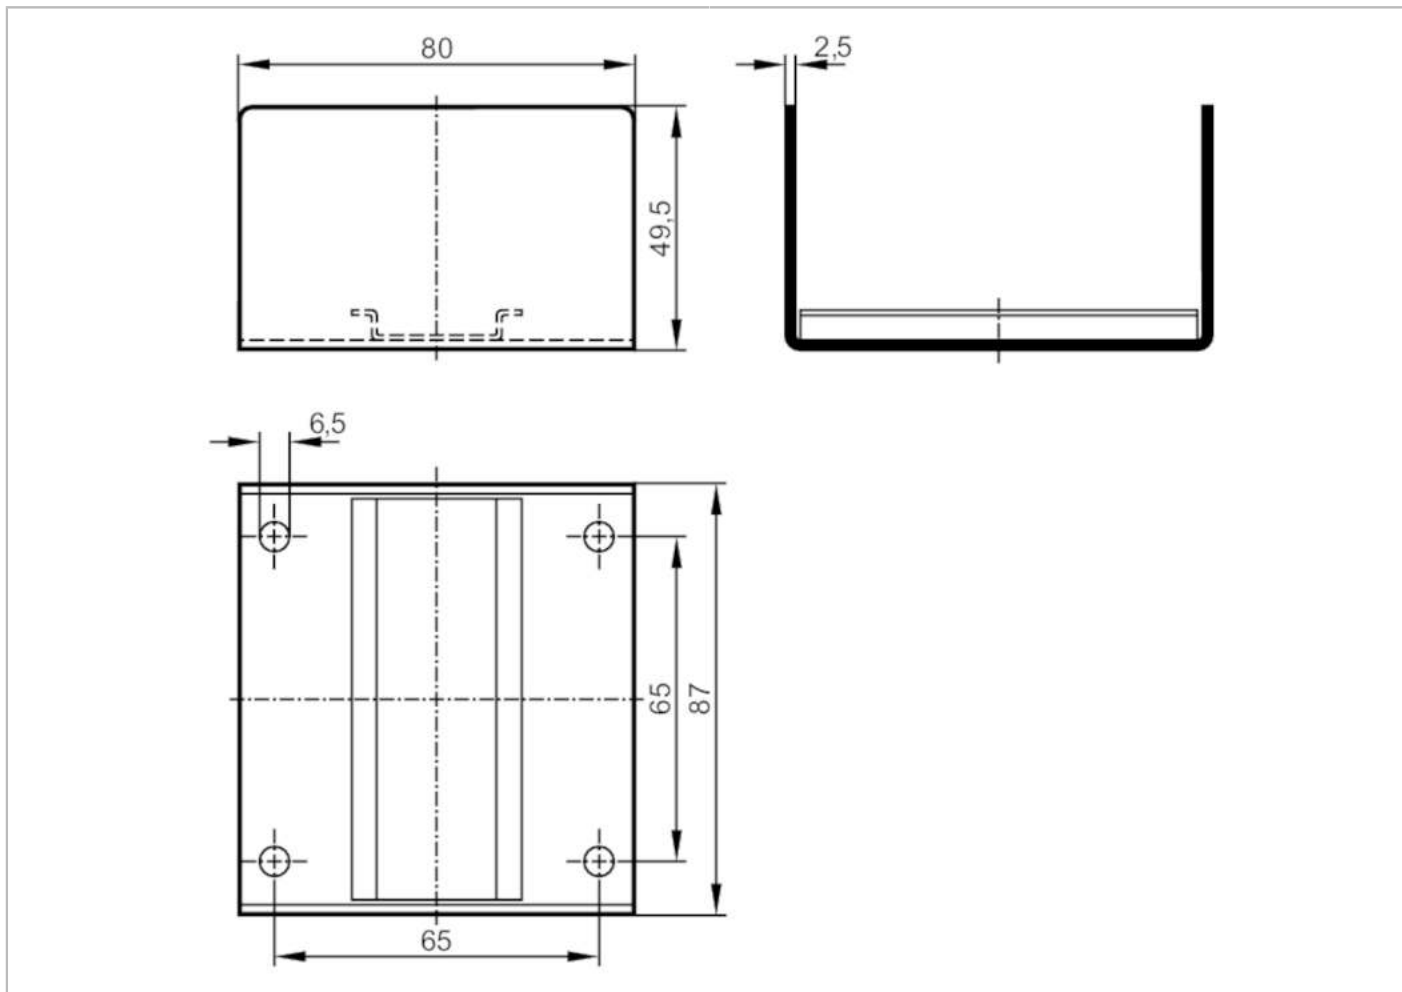

E10730

Mounting bracket

MOUNTING BRACKET IDC

Mechanical data		
Weight	[g]	317.1
Dimensions	[mm]	87 x 80 x 49.5
Materials		stainless steel (1.4305 / 303)
Remarks		
Pack quantity		1 pcs.