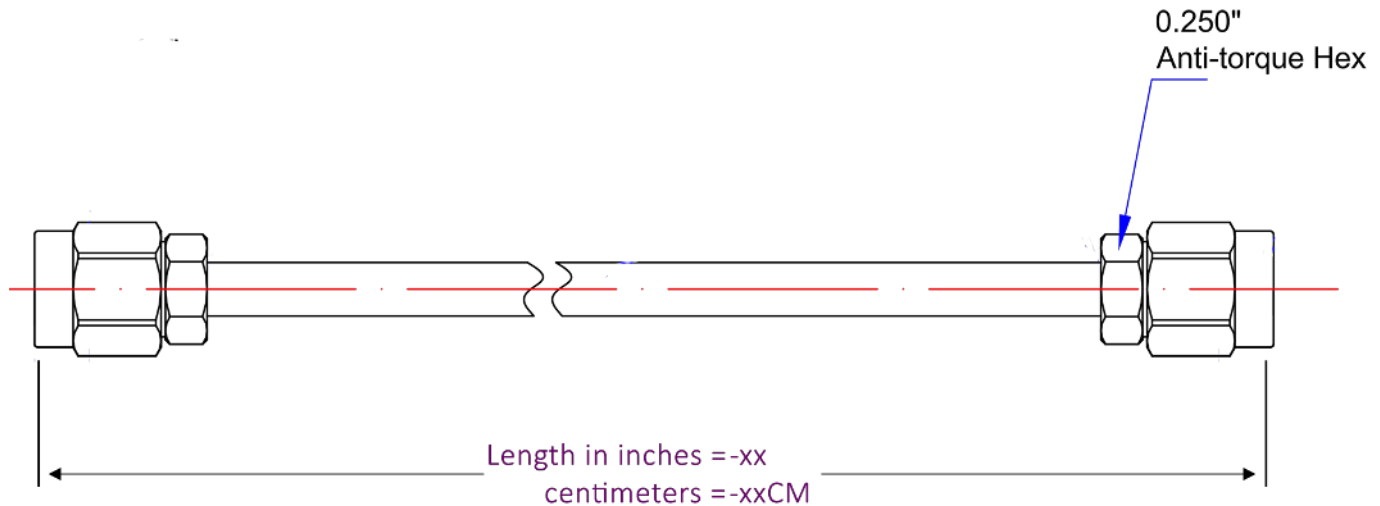

P1CA-SAMSAM-141CJ-6

SMA Male to SMA Male cable assembly using 141CJ Jacketed Conformable Coax, 6 inches long, Operating to 18 GHz.

Parameter	Description	Notes
Connector 1 Contact	Gold Plated Brass	
Connector 2	SMA Male	
Connector 2 Coupling Nut	Passivated Stainless Steel	
Connector 2 Body	Gold Plated Brass	
Connector 2 Contact	Gold Plated Brass	
Coax Cable	Jacketed Conformable	
Cable Type	141CJ	
Cable Inner Conductor	SPCW	
Dielectric	PTFE	
Shield	1. Tinned Cu/Sn Braid	
Jacket	FEP	
Coax Diameter	0.17	
Minimum Bend Radius	0.38	
Length	6.0	
RoHS Compliance	Yes	

Drawing

Product Notes