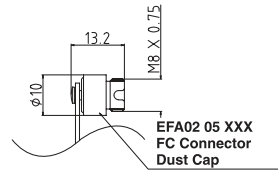

A Europlus/Richco Product		
Material: Cap - High Density Polyethylene, RMS-183, Tie-Flexible PVC, RMS-186 Color: Black		
Standard Pack: 250 per bag		
Part No.	Contents	Cap Color
EFA02 05 001	FC Connector Dust Cap	Black
EFA02 05 004		Green
EFA02 05 005		Red
EFA02 05 006	EFA02 05 Dust Cap with Tie	Blue
EFA02 05 ASS		Black
EFA02 05 ASG		Green
EFA02 05 ASB		Blue
EFA02 05 ASR	Red	
EFA02 12 001	ST Connector Dust Cap	Black
EFA02 12 ASS	EFA02 12 Dust Cap with Tie	Black

Parts are available by special order only. 500 piece minimum.
All dimensions in millimeters

A Europlus/Richco Product		
Material: Cap - PVC, RMS-191, Tie-Flexible PVC, RMS-186 Color: Black		
Standard Pack: 250 per bag		
Part No.	Contents	Cap Color
EFA02 15 001	SC Connector Dust Cap	Black
EFA02 15 002		Blue
EFA02 15 003		Green
EFA02 15 ASS	EFA02 15 Dust Cap with Tie	Black
EFA02 15 ASG		Green
EFA02 15 ASB		Blue

Parts are available by special order only. 500 piece minimum.
All dimensions in millimeters