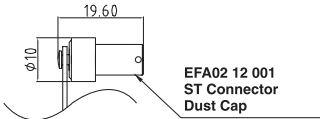

#### Features

- Provides environmental protection to connectors and adapters
- Offered in various colors and materials
- Flexible tie keeps dust cap from being lost when not in use

A Europlus/Richco Product		
Material: Cap - High Density Polyethylene, RMS-183, Tie-Flexible PVC, RMS-186 Color: Black		
Standard Pack: 250 per bag		
Part No.	Contents	Cap Color
EFA02 05 001	FC Connector Dust Cap	Black
EFA02 05 004		Green
EFA02 05 005		Red
EFA02 05 006	EFA02 05 Dust Cap with Tie	Blue
EFA02 05 ASS		Black
EFA02 05 ASG		Green
EFA02 05 ASB		Blue
EFA02 05 ASR	Red	
EFA02 12 001	ST Connector Dust Cap	Black
EFA02 12 ASS	EFA02 12 Dust Cap with Tie	Black