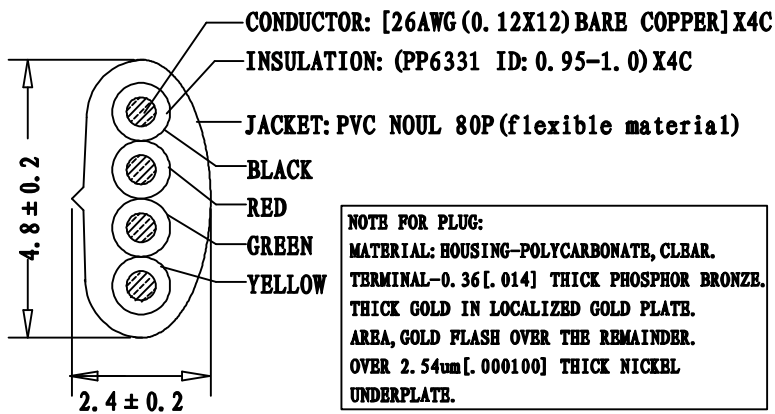

PACKAGE: INDIVIDUAL PE BAG.

4P4C 50U"

4P4C 50U"

500g Weight

NOTE FOR PLUG:  
 MATERIAL: HOUSING-POLYCARBONATE, CLEAR.  
 TERMINAL-0.36 [014] THICK PHOSPHOR BRONZE.  
 THICK GOLD IN LOCALIZED GOLD PLATE.  
 AREA, GOLD FLASH OVER THE REMAINDER.  
 OVER 2.54um [000100] THICK NICKEL  
 UNDERPLATE.

TERMINATION:

P1	P2	COLOR
1	4	BLACK
2	3	RED
3	2	GREEN
4	1	YELLOW

SEC:A-A

PART NO	DRAWING NO	BUYER COLOR	VENDOR COLOR	RETRACTED LENGTH ("L3")	CUSTOMER Accepted ("L2")	CUT LENGTH "L1"
520-26-4400-BL-0005F	A	Black	BLACK LIGHT	$330 \pm 30$	5.0FT-5.75FT	2300-2400
520-26-4400-BL-0007F	B	Black	BLACK LIGHT	$470 \pm 30$	7.0FT-8.05FT	3000-3200
520-26-4400-BL-0010F	C	Black	BLACK LIGHT	$630 \pm 50$	10.0FT-11.5FT	4300-4500
520-26-4400-BL-0012F	D	Black	BLACK LIGHT	$800 \pm 50$	12.0FT-13.8FT	5200-5400
520-26-4400-BL-0014F	E	Black	BLACK LIGHT	$850 \pm 50$	14.0FT-16.1FT	5800-6000
520-26-4400-BL-0025F	F	Black	BLACK LIGHT	$1900 \pm 50$	25.0FT-28.75FT	10800-11000

REVISE	VERSION	BASIS	CONTENTS
12-02-17	A/0	T0210A	NEW DRAWING

CnC Tech, LLC		
Industrial Cable and Connector Technology		
DRAWING NO: 671-299	CUSTOMER: L-671	
ITEM NO: 4C COILD CORD P+P PLUG	UNIT: mm	
DATE: 2012-02-17	ISSUE: (A/0)	
DRAWN:	QE:	QA:
SALES DEPT:		SALES MANAGER: