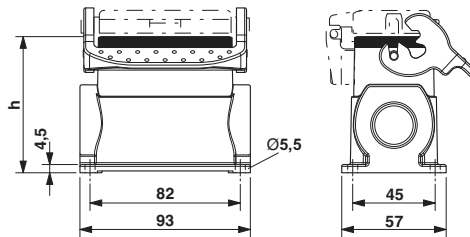

Technical data

Dimensions

Height	74 mm
Width	57 mm
Length	93 mm

Ambient conditions

Degree of protection of housing (IP)	IP65
Ambient temperature (operation)	-40 °C ... 125 °C

General

Note	For contact inserts HC-B10, BB18, DD42, M, K8/24
Design	B10
Housing type	Box mounting bases
Locking type	With single locking latch
No. of cable exits	2
Cable exit	Lateral
Screw connection	None
Type of the screw connection	2x M25

Metal screw connection up to 5 bar, thread length: 7 mm, cable diameter: 11 - 16 mm, WAF 27, screw connection: M25

Cable gland - HC-M-KV-M25(14-21) - 1646007

Metal screw connection up to 5 bar, thread length: 7 mm, cable diameter: 14 - 21 mm, WAF 34, screw connection: M25

Cable gland - HC-M-KV-M25(1ASI) - 1584020

Metal screw connection for an AS-Interface flat-ribbon conductor, thread type M25

Multiple screw connection

Cable gland - HC-M-KV-M25(1X10/1X11) - 1580228

Special cable screw connection M25, brass nickel-plated, grommet with 10 mm and 11 mm holes

Housing - HC-B 10-SML-74/O2M25 - 1646285

Drawings

Dimensioned drawing

Dimensional drawing; $h = 74 \text{ mm}$