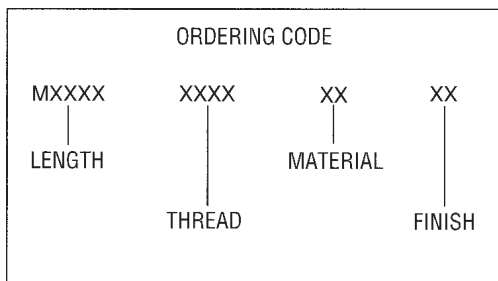

4.5mm HEX FEMALE STANDOFFS

See page 7M for thread depth chart
 See page 6M for finish codes
 For non-standard parts contact Sales Office

LENGTH	PART NO.
3	M1250
4	M1251
5	M1252
6	M1253
7	M1254
8	M1255
9	M1256
10	M1257
11	M1258
12	M1259
13	M1260
14	M1261
15	M1262
16	M1263
17	M1264
18	M1265

LENGTH	PART NO.
19	M1266
20	M1267
21	M1268
22	M1269
23	M1270
24	M1271
25	M1272
28	M1273
31	M1274
34	M1275
37	M1276
40	M1277
43	M1278
46	M1279
49	M1280
52	M1281

THREAD	CODE
M2.5x0.45	2545
M3x0.5	3005

MATERIAL	CODE	RoHS
Aluminum	AL	YES
Brass	B	YES
Stainless Steel	SS	YES
Steel	S	YES
Nylon	N	YES