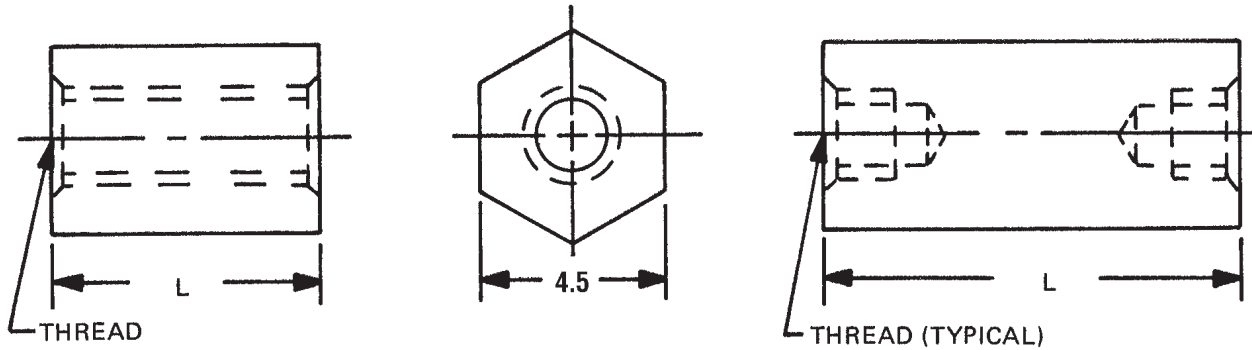

4.5mm HEX FEMALE STANDOFFS

See page 7M for thread depth chart
 See page 6M for finish codes
 For non-standard parts contact Sales Office

LENGTH	PART NO.
3	M1250
4	M1251
5	M1252
6	M1253
7	M1254
8	M1255
9	M1256
10	M1257
11	M1258
12	M1259
13	M1260
14	M1261
15	M1262
16	M1263
17	M1264
18	M1265

LENGTH	PART NO.
19	M1266
20	M1267
21	M1268
22	M1269
23	M1270
24	M1271
25	M1272
28	M1273
31	M1274
34	M1275
37	M1276
40	M1277
43	M1278
46	M1279
49	M1280
52	M1281

THREAD	CODE
M2.5x0.45	2545
M3x0.5	3005

MATERIAL	CODE	RoHS
Aluminum	AL	YES
Brass	B	YES
Stainless Steel	SS	YES
Steel	S	YES
Nylon	N	YES