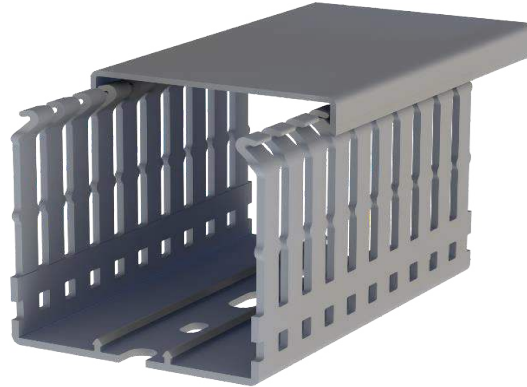

Klemsan®

KKD 6060

Order		
RAL 7030 - Stone Grey	Thin Slot (4-6)	555 6060

Dimensions	
Length	2.000,00 mm
Width	60,00 mm
Height w/o cover	56,80 mm
Height w/ cover	60,00 mm

Technical Data			
Material	PVC	Package Qty.	12 pcs. x 2 mt.
Inflammability	UL 94 V0	Wire Fill Capacity	60%
Max. Service Temp.	60°C	Min. Service Temp.	-15°C
Max. Operating Temp.	60°C	Min. Operating Temp.	-5°C

Certifications	
Certificate	Standard
CE	EN 50085-2-3
TSE	TS EN 50085-2-3
EAC	GOST R 53313:2009
cULus	UL 1565-C22.2No.18.5-02

Accessories				
Description	Type	Colour	Cat. No.	Qty.
Duct Cutter (Scissor)	KKMR		553230	1
Duct Cutter	KMK 1002		553220	1
Cable Duct Cover	KDK 60	RAL 7030	551052	10 pcs. x 2 mt.
Rivet Setting Tool	SETR	Black	553500	1
Plastic Rivet 6,5 mm	PPE 6,5	Grey	553600	100
Cable Clamp	KKB	Black	553405	10
Wire Retainer	KKT 6060	Black	553365	10
Cable Holder	KKM	Black	553415	10