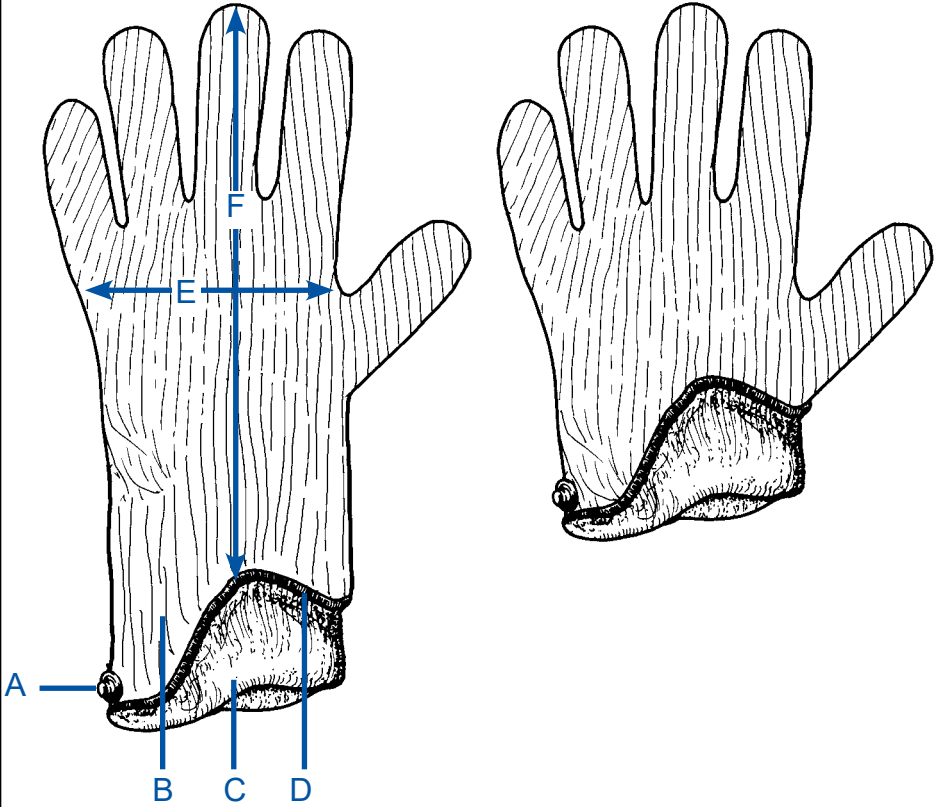

Extended Cuffs

Standard Cuffs

- A. 0.160" (4mm) stud to fit 1/8" (4mm) spring loaded medical snap.*
- B. Exterior fabric is 97.9% textured polyester. Conductive fiber filament (Rgp <math>< 1 \times 10^7</math> ohms) made of carbon suffused nylon 6 monofilament spaced every 0.25 inches. Material will not slough and can be precision cleaned for use in cleanrooms down to class 100.
Can be washed multiple times in a mild detergent**.
- C. Inner lining constructed of Nomex® makes gloves ideal for use in any process involving heat up to 200°F (93.3°C).
- D. Conductive, color coded cuff (see chart below) interconnects with the conductive fiber and snap providing a true and rapid ground path.

Extended Cuffs				
Item # (Sold in Pairs)	Size	Cuff Color	E	F
17007	Small	Tan	9"	13"
17008	Medium	Blue	9"	13 1/4"
17009	Large	Brown	9"	13 1/2"

Standard Cuffs				
Item # (Sold in Pairs)	Size	Cuff Color	E	F
68112	Small	Tan	9"	9 3/8"
68111	Medium	Blue	9"	10"
68110	Large	Brown	9"	10 3/8"

*E measures around the hand at the fullest part (excluding thumb)
F measures from the tip of the middle finger to the base of the hand
Unless otherwise noted, tolerance ± 1/2"*

HOT GLOVES, STATIC DISSIPATIVE