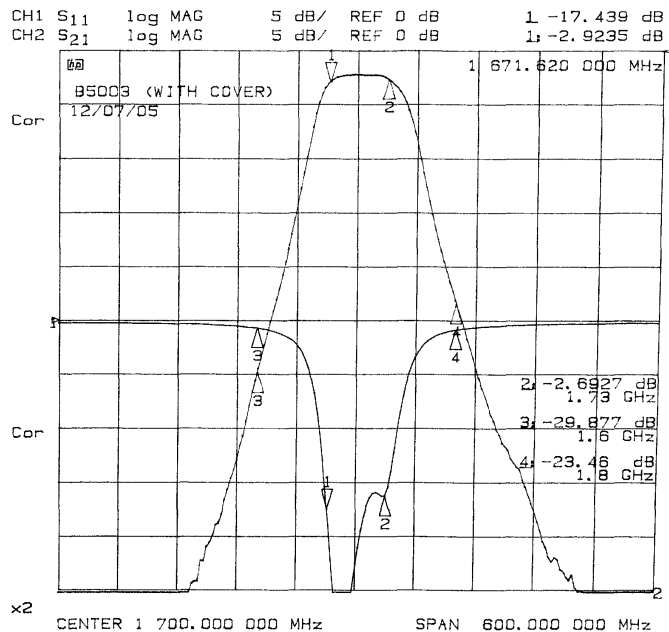

LC Bandpass Filter

Part Number: AE1700B5003

Center Frequency: 1700MHz
 Insertion Loss: <4.5dB
 Passband: 1670-1730MHz
 Return Loss @ Passband: >14dB
 Rejection: >20dB @ 0-1600MHz
 >20dB @ 1800-5000MHz

Response Plot:

Outline Drawing: