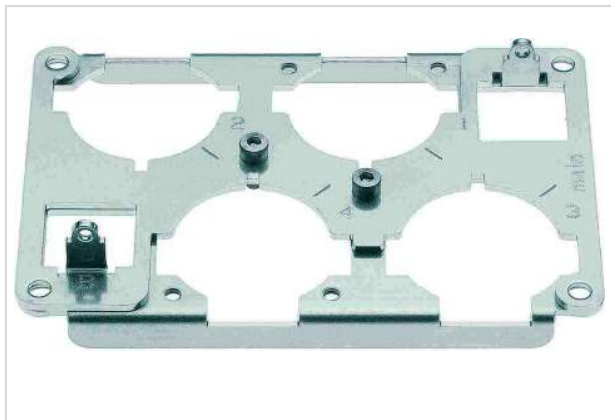

## Han 48HPR frame for 4X650A female

Image is for illustration purposes only. Please refer to product description.

Part number	09 40 048 9911
Specification	Han 48HPR frame for 4X650A female
HARTING eCatalogue	<a href="https://b2b.harting.com/09400489911">https://b2b.harting.com/09400489911</a>

### Identification

Category	Accessories
Series of hoods/housings	Han <sup>®</sup> HPR
Type of accessory	Frame
Description of the accessory	for female inserts 4x HC 650 contacts + 2x Han <sup>®</sup> Q 5/0

### Version

Gender	Female
Size	48 HPR