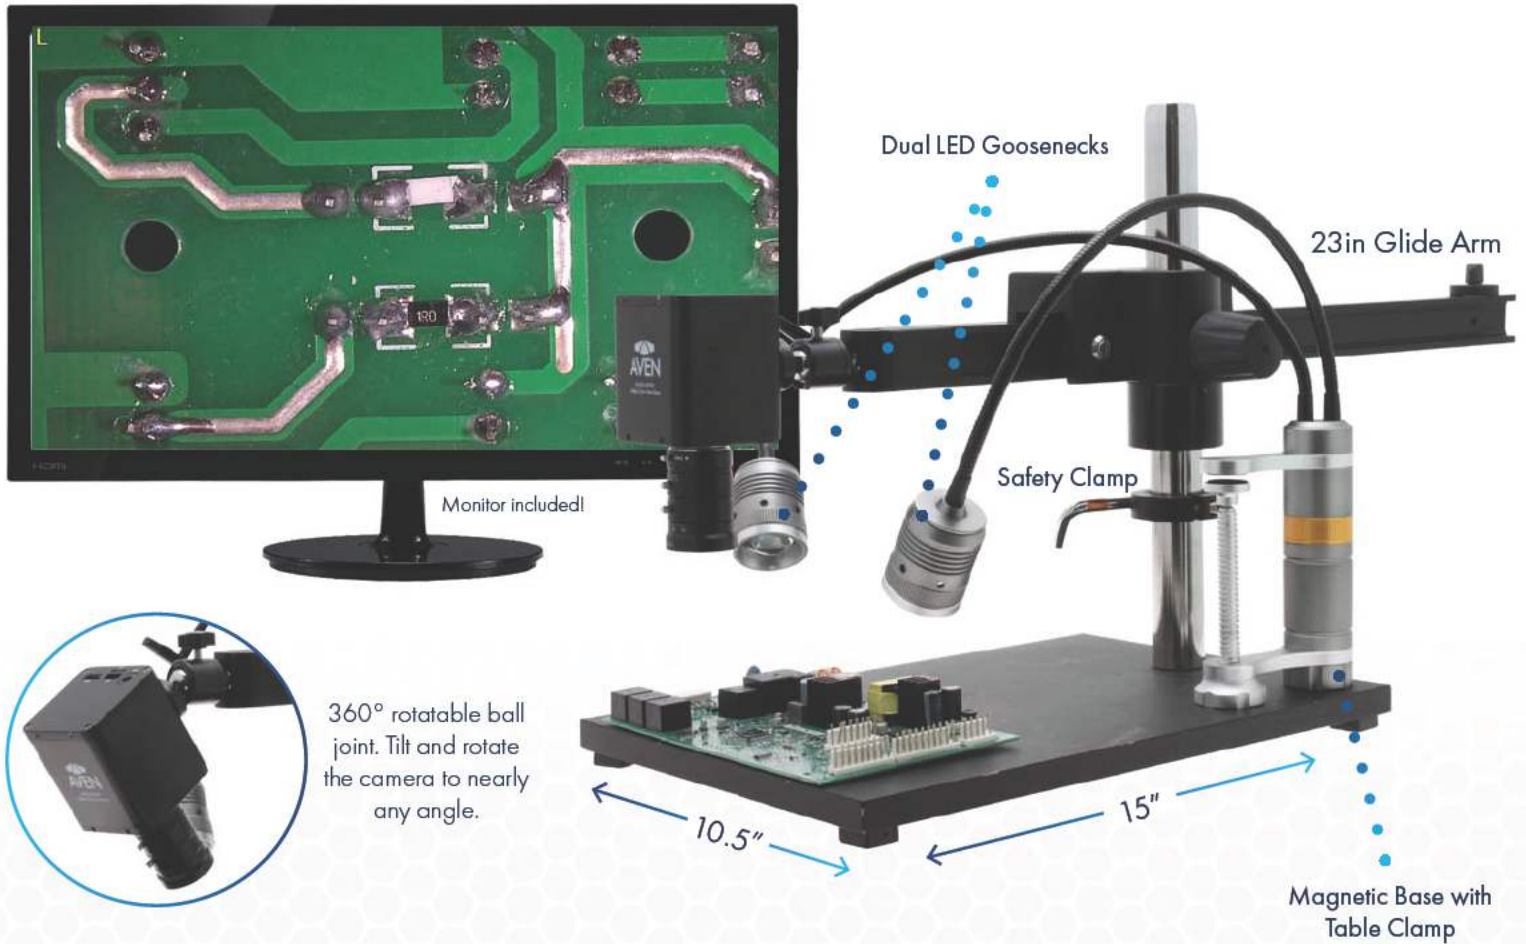

- Instant Focus
- Clear Images
- SD Card
- Save Image Files
- Ultra-Glide Arm Stand
- 23in Arm

Mighty Cam Auto Focus

with Ultra-Glide Arm Stand

360° rotatable ball joint. Tilt and rotate the camera to nearly any angle.

Effortlessly Inspect Large Objects

View 1080p HD images without the inconvenience of having to constantly re-adjust the lens focus. Comes complete with a 32gb Micro SD card. Aven's Ultra-Glide Arm Stand System is ideal for inspecting parts over a large surface area. The ultra-glide arm stand provides smooth motion along its 23in length, allowing for easy scanning. The stand features a 13.5in post with a safety collar, and a heavy 10.5in x 15in base. This system comes complete with Aven's Dual Gooseneck LED Task Light and 22in LCD Monitor.

MIGHTY CAM AUTO FOCUS WITH ULTRA GLIDE BOOM STAND

SKU	ITEM NAME	BASE DIMENSIONS	ARM LENGTH	ILLUMINATION	
26700-257SD-556	Mighty Cam Auto Focus & 32GB SD Card + MACRO Zoom Lens with Ultra-Glide Arm Stand	10.5in x 15in	23in	Dual Gooseneck LED Task Light	