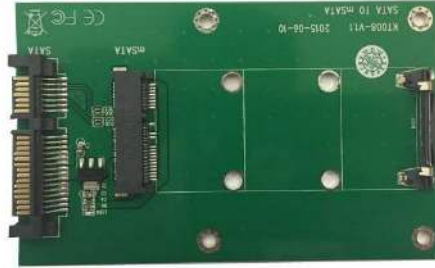

# U-Reach mSATA to SATA Adapter Card

Spec	Details
<b>Model</b>	TB1527
<b>Connections</b>	mSATA Female to 7+15 pin SATA Male
<b>Contents</b>	Adapter, 2 screws, 2 screw mounts
<b>Note</b>	Screw mounts require solder or similar for mounting