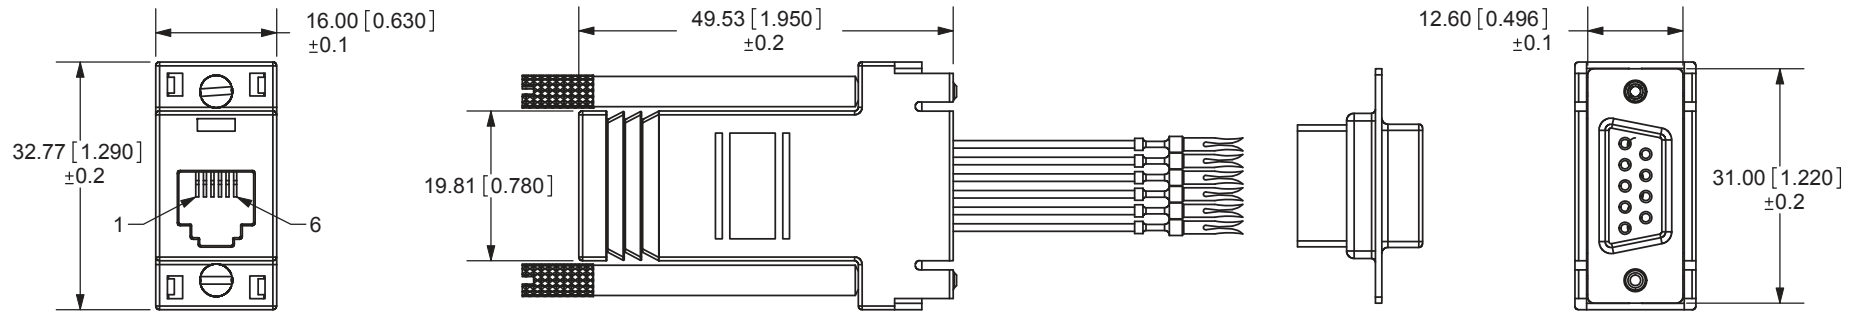

REV.	DESCRIPTION	DATE
A	NEW DRAWING	1/9/2008

SCALE: 1:2

TOLERANCE:
±0.3mm UNLESS OTHERWISE
SPECIFIED

WIRING CHART	
RJ12	WIRE COLOR
1	white
2	black
3	red
4	green
5	yellow
6	blue

	MATERIAL	PLATING
DB-09 CONNECTOR	Steel	Tin
RJ12 CONTACTS	Phosphor Bronze	Gold over Nickel
CRIMP CONTACT	Brass	Gold over Nickel
THUMBSCREW	N/A	
HOUSING	Thermoplastic	94-0 Rated

20050 SW 112th Ave.
Tualatin, OR 97062
Phone: 503-612-2300
800-275-4899
Fax: 503-612-2383
Website: www.cui.com

TITLE: MODULAR ADAPTER, RJ12 TO DB-09 FEMALE		REV: A
PART NO. AMK-0003	UNITS: MM [INCHES]	
DRAWN BY: ZRJ	APPROVED BY:	SCALE: 1:1