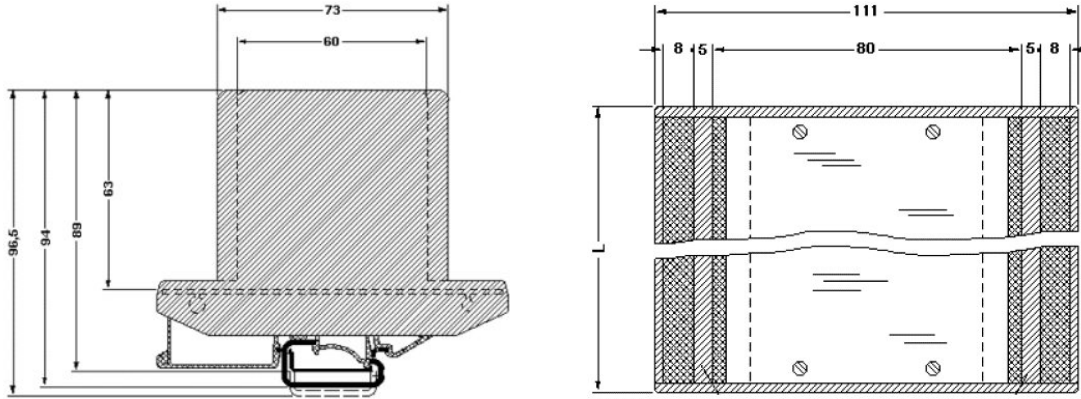

Diagrams/Drawings

Dimensioned drawing