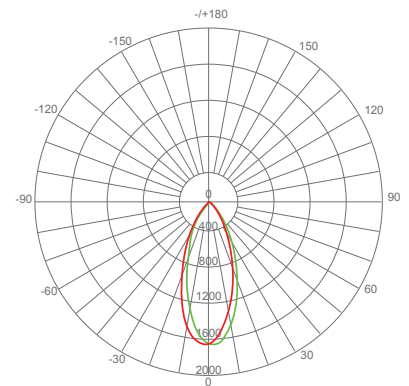

Product Photometric Data

Euri Lighting | A Division of ITRONIX Inc.