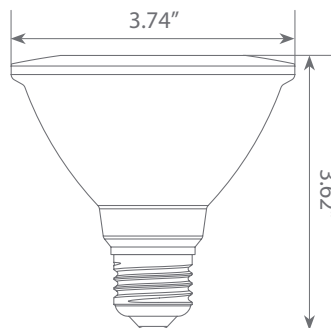

Product Dimensions