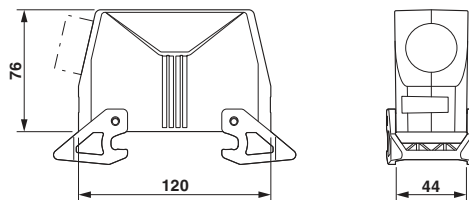

Sleeve housing B24, With double locking latch, Material: Die-cast aluminum, salt water resistant, Cable outlets: 1, lateral, Height: 76 mm, Cable gland: none, Gland: no, 1x M40, Standard

Why buy this product

Dimensions

Height	76 mm
Width	44 mm
Length	120 mm

Ambient conditions

Degree of protection of housing (IP)	IP66
	IP69K (ISO 20653:2013-02, with suitable screw connection)
	IP67
Degree of protection of housing (NEMA)	4
	4X

Housing - HC-STA-B24-HHWD-1STM40-EL-AL - 1412766

Technical data

Ambient conditions

	12
Ambient temperature (operation)	-40 °C ... 125 °C

General

Note	for contact inserts HC-B24, BB46, D64, DD108, HV10/16, M
Size	B24
Housing type	Sleeve housing
Locking type	With double locking latch
No. of cable outlets	1
Cable exit	lateral
Screw connection	none
Type of the screw connection	1x M40
Housing material	Die-cast aluminum, salt water resistant
Housing surface material	Uncoated
Material lock	PA

Drawings

Dimensional drawing

Dimensional drawing

Classifications

eCl@ss

eCl@ss 5.1	27143424
eCl@ss 6.0	27143423
eCl@ss 8.0	27440202
eCl@ss 9.0	27440202

ETIM

ETIM 5.0	EC000437
----------	----------