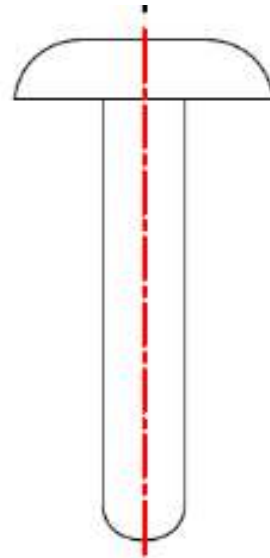

Plastic Rivet R4100 (50-Pack)

SKU: 71544 Weight: 15.00 Gram

Demo:

Size Charts(mm):

A-A

A

B-B

B

D=4mm L=100mm