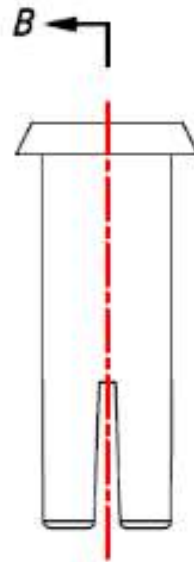

Plastic Rivet R4100 (50-Pack)

SKU: 71544 Weight: 15.00 Gram

Demo:

Size Charts(mm):

A-A

A

B-B

B

D=4mm L=100mm