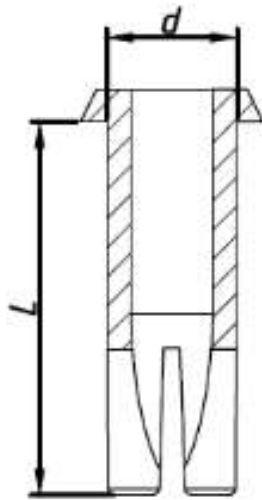

Plastic Rivet R4100 (50-Pack)

SKU: 71544 Weight: 15.00 Gram

Demo:

Size Charts(mm):

A-A

A

B-B

B

D=4mm L=100mm