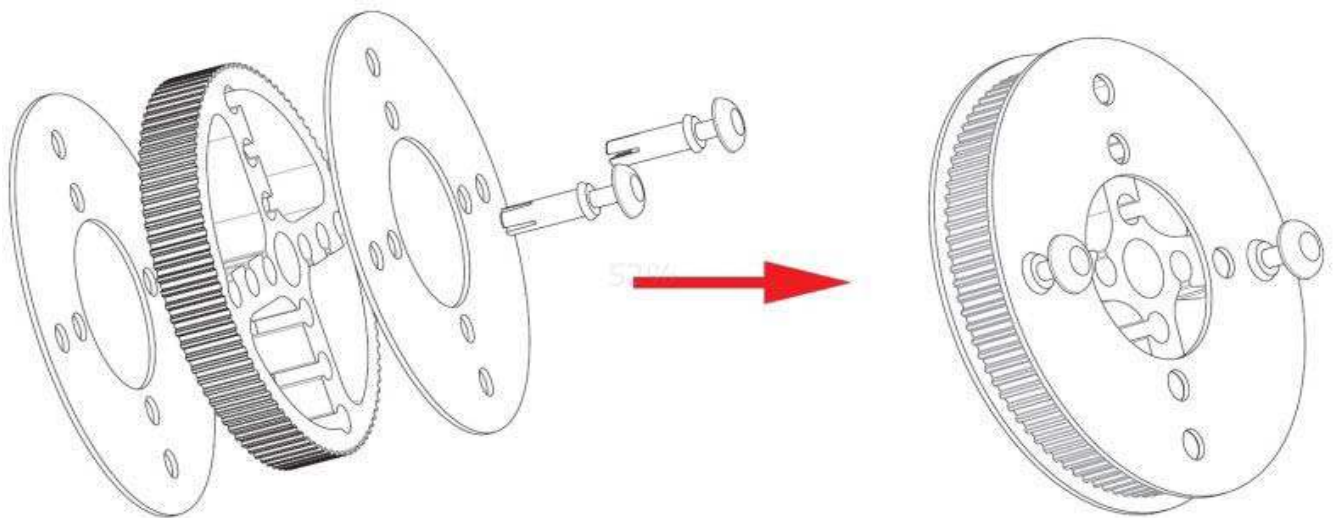

Plastic Rivet R4100 (50-Pack)

SKU: 71544 Weight: 15.00 Gram

Demo:

Size Charts(mm):

A-A

A

B-B

B

D=4mm L=100mm