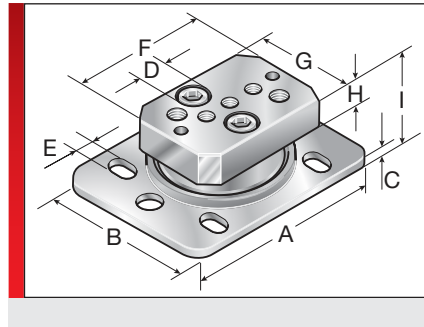

## Pivot bearing

R-DLM with TRO 70

### PRODUCT INFORMATION

The pivot bearing can be rotated in 360° and is on a ball bearing.

- R-DZM pivot bearings with adapter plates for mounting type SH system holders
- R-DLM individual pivot bearing for use with TRO 70 trumpet

### SPECIFICATIONS

Steel  
 Steel, powder coated

RoHS
 Made in Germany

Type	Order No.	Colour	A mm	B mm	C mm	D mm	E mm	F	G	H	I	Pack qty.
R-DLM	83952210	Silver	120.00	85.00	5.00	M10x1,5	9.00					1
R-DZM pivot bearing with adapter plate	83952212	Silver / Black	120.00	85.00	5.00	M10x1,5	9.00	80.00	45.00	20.00	37.00	1